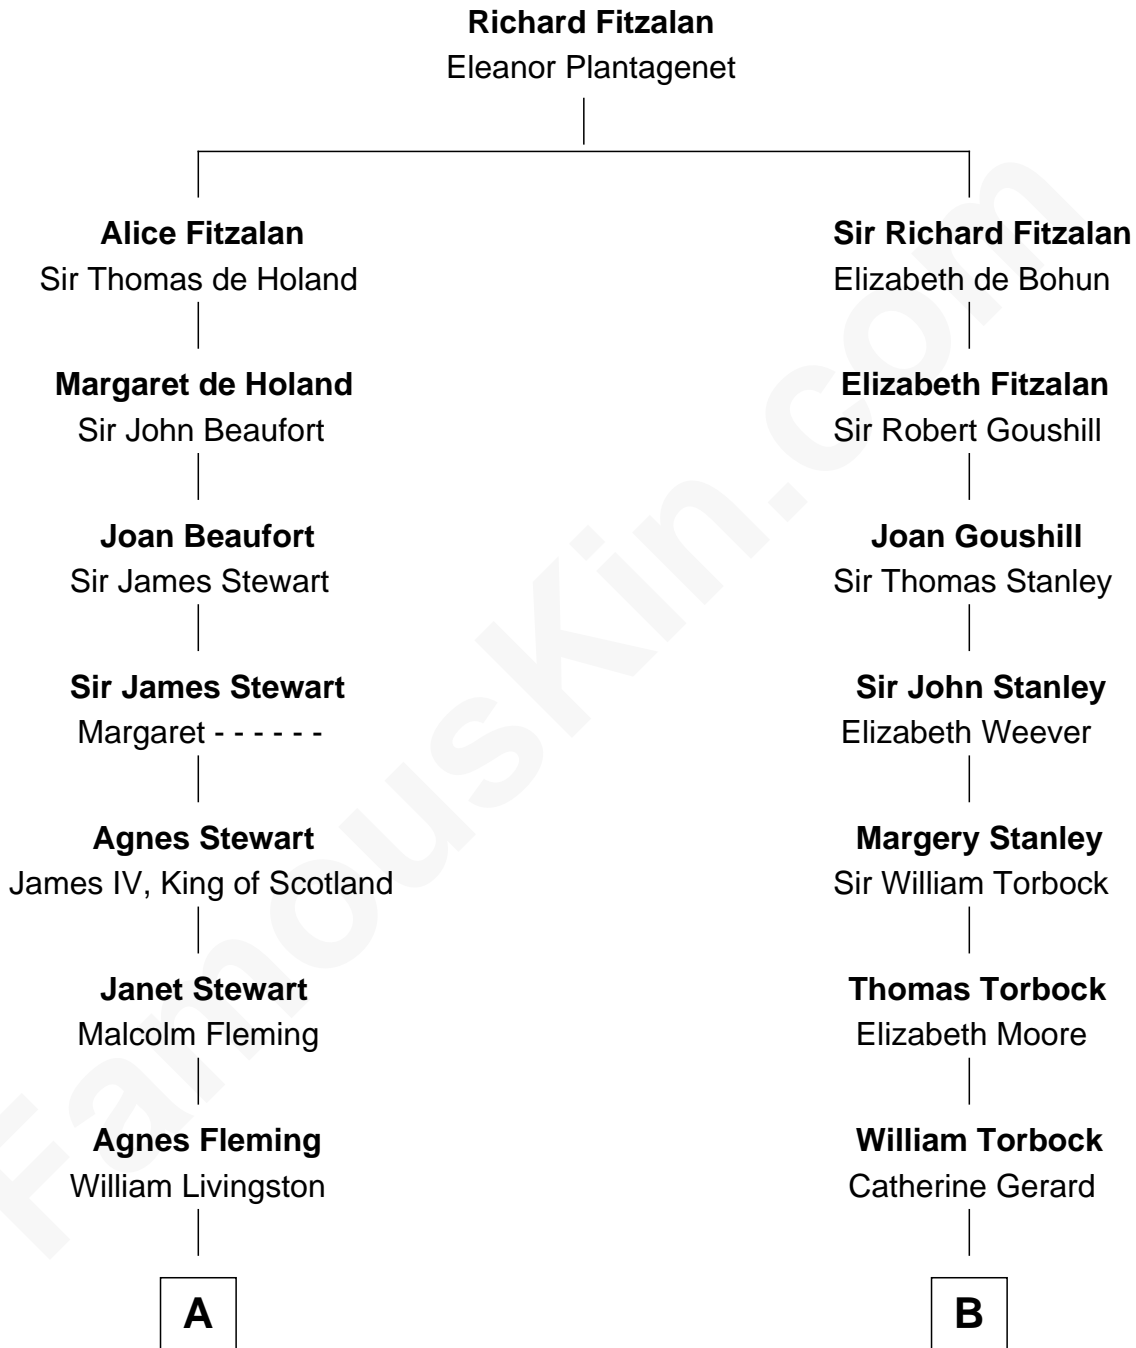

FamousKin.com

Relationship Chart of

Howard Dean

79th Governor of Vermont

17th cousin 2 times removed of

Juliette Gordon Low
 Founder of the Girl Scouts

C

—
James William Maitland

Sylvia Wigglesworth

—
Andrea Belden Maitland

Howard Brush Dean

—
Howard Dean

79th Governor of Vermont

FamousKin.com