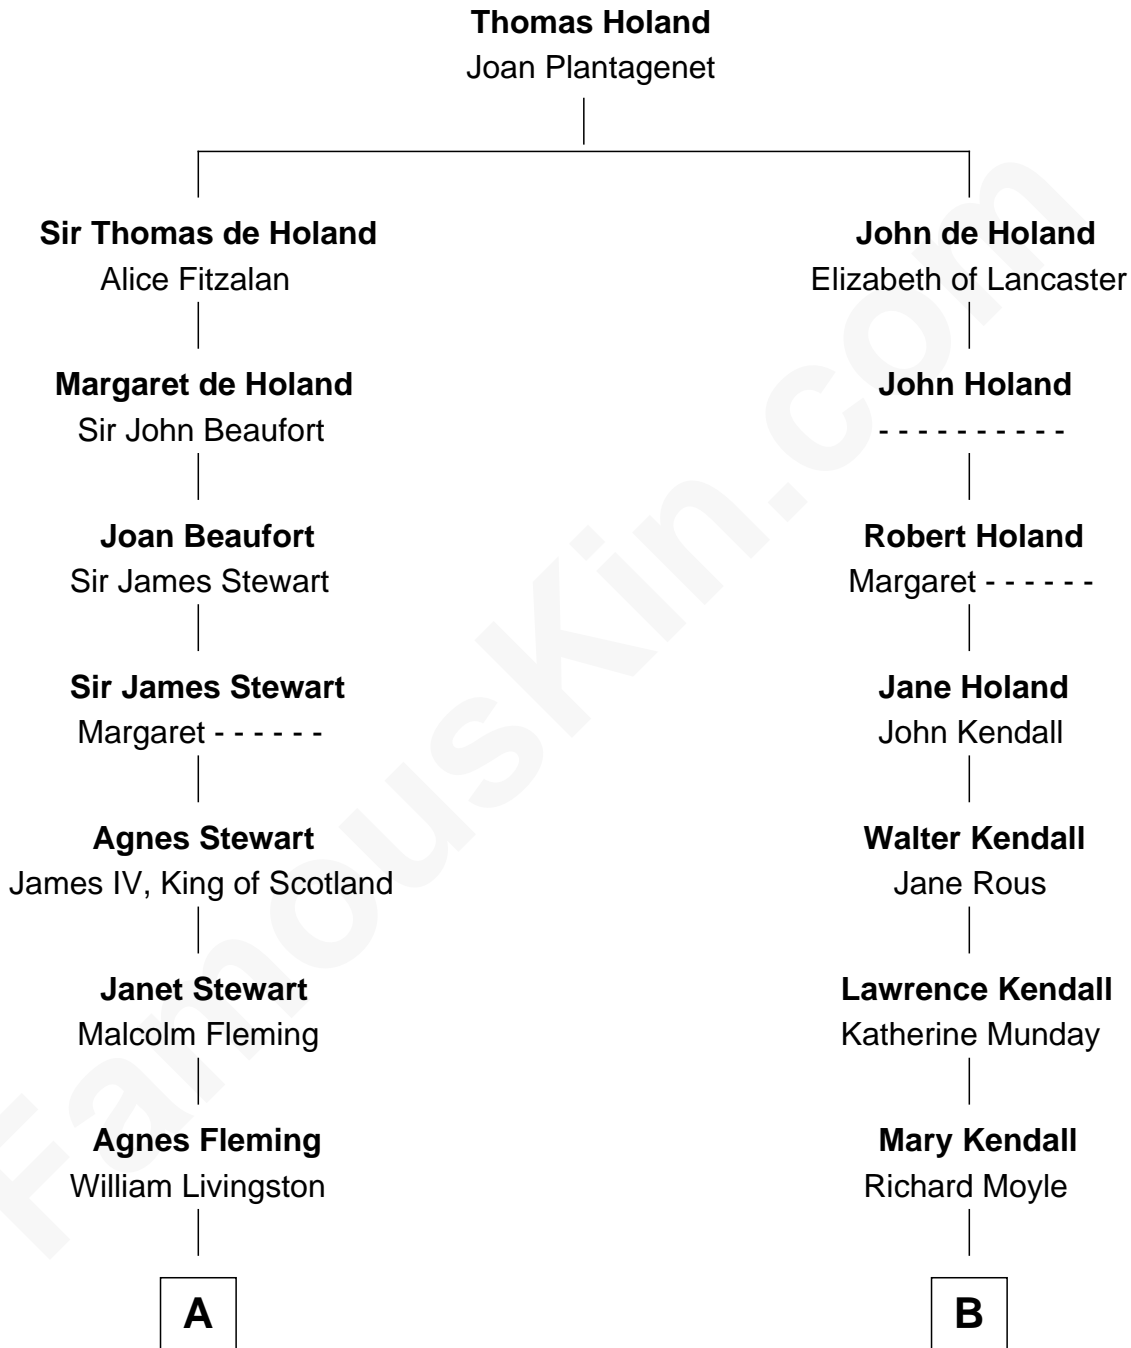

FamousKin.com

Relationship Chart of

Howard Dean

79th Governor of Vermont

17th cousin 2 times removed of

Juliette Gordon Low
 Founder of the Girl Scouts

C

James William Maitland

Sylvia Wigglesworth

Andrea Belden Maitland

Howard Brush Dean

Howard Dean

79th Governor of Vermont

FamousKin.com