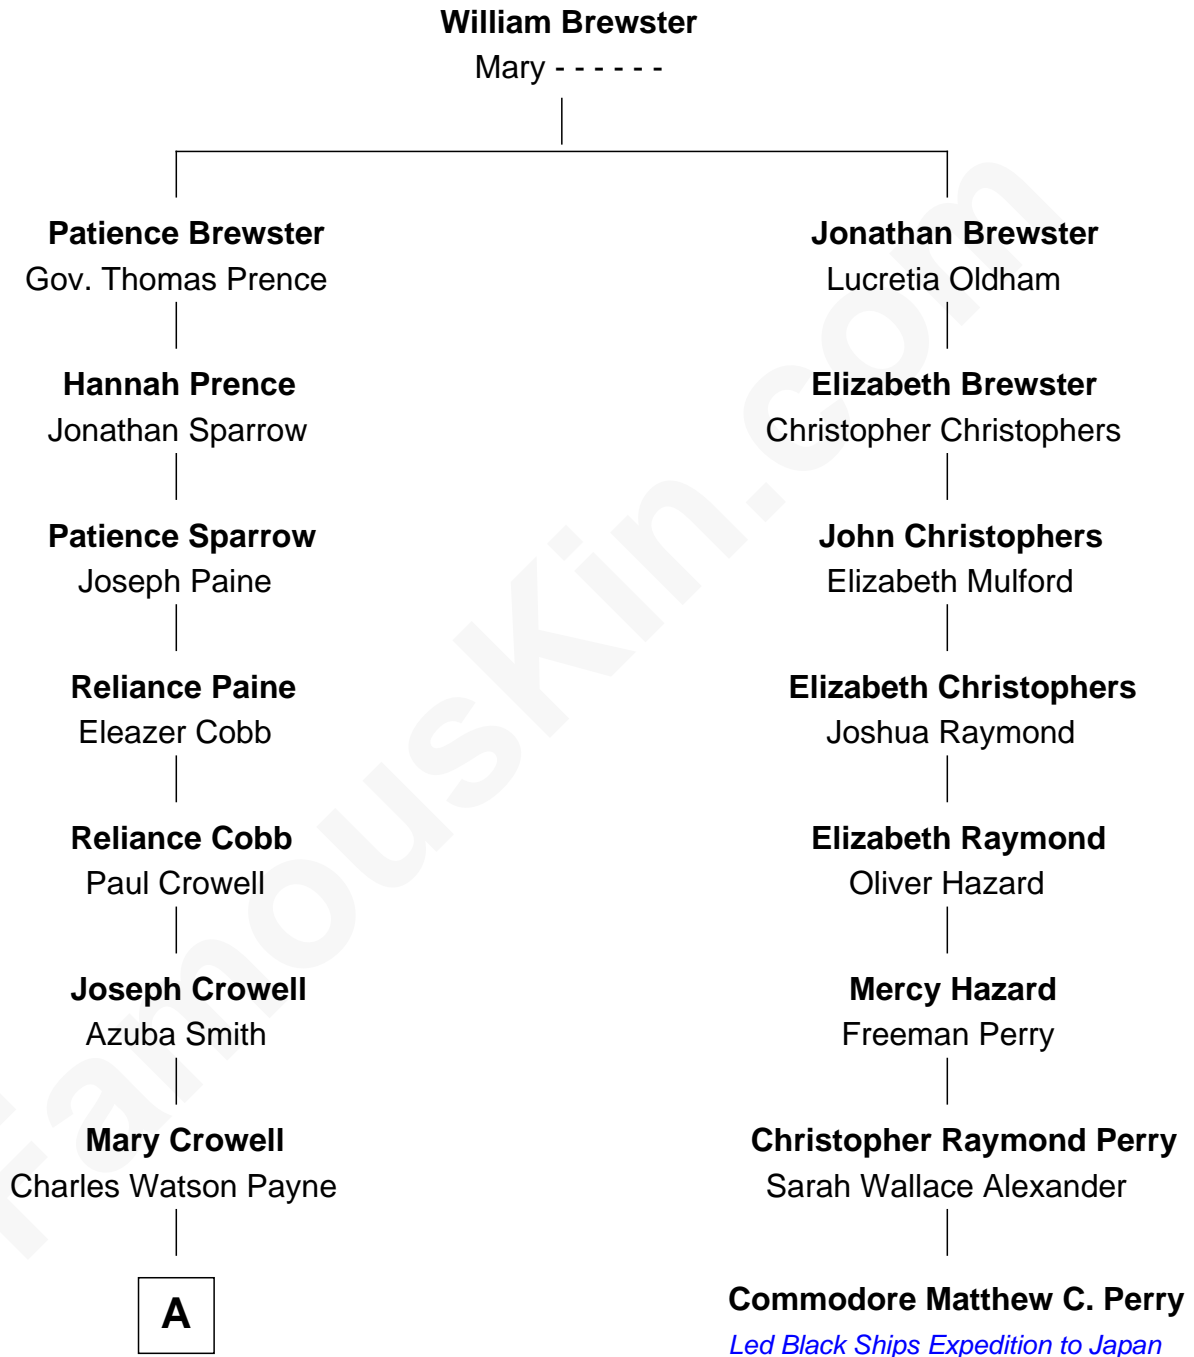

FamousKin.com

Relationship Chart of

Howard Dean

79th Governor of Vermont

7th cousin 5 times removed of

Commodore Matthew C. Perry

Led Black Ships Expedition to Japan

A

Charles Watson Payne
Maria Christiana Hildreth

Maria L'Hommedieu Payne
Joseph Fahys

Lena Marianne Fahys
Henry Francis Cook

Maria Fahys Cook
Howard Brush Dean

Howard Brush Dean
Andrea Belden Maitland

Howard Dean
79th Governor of Vermont