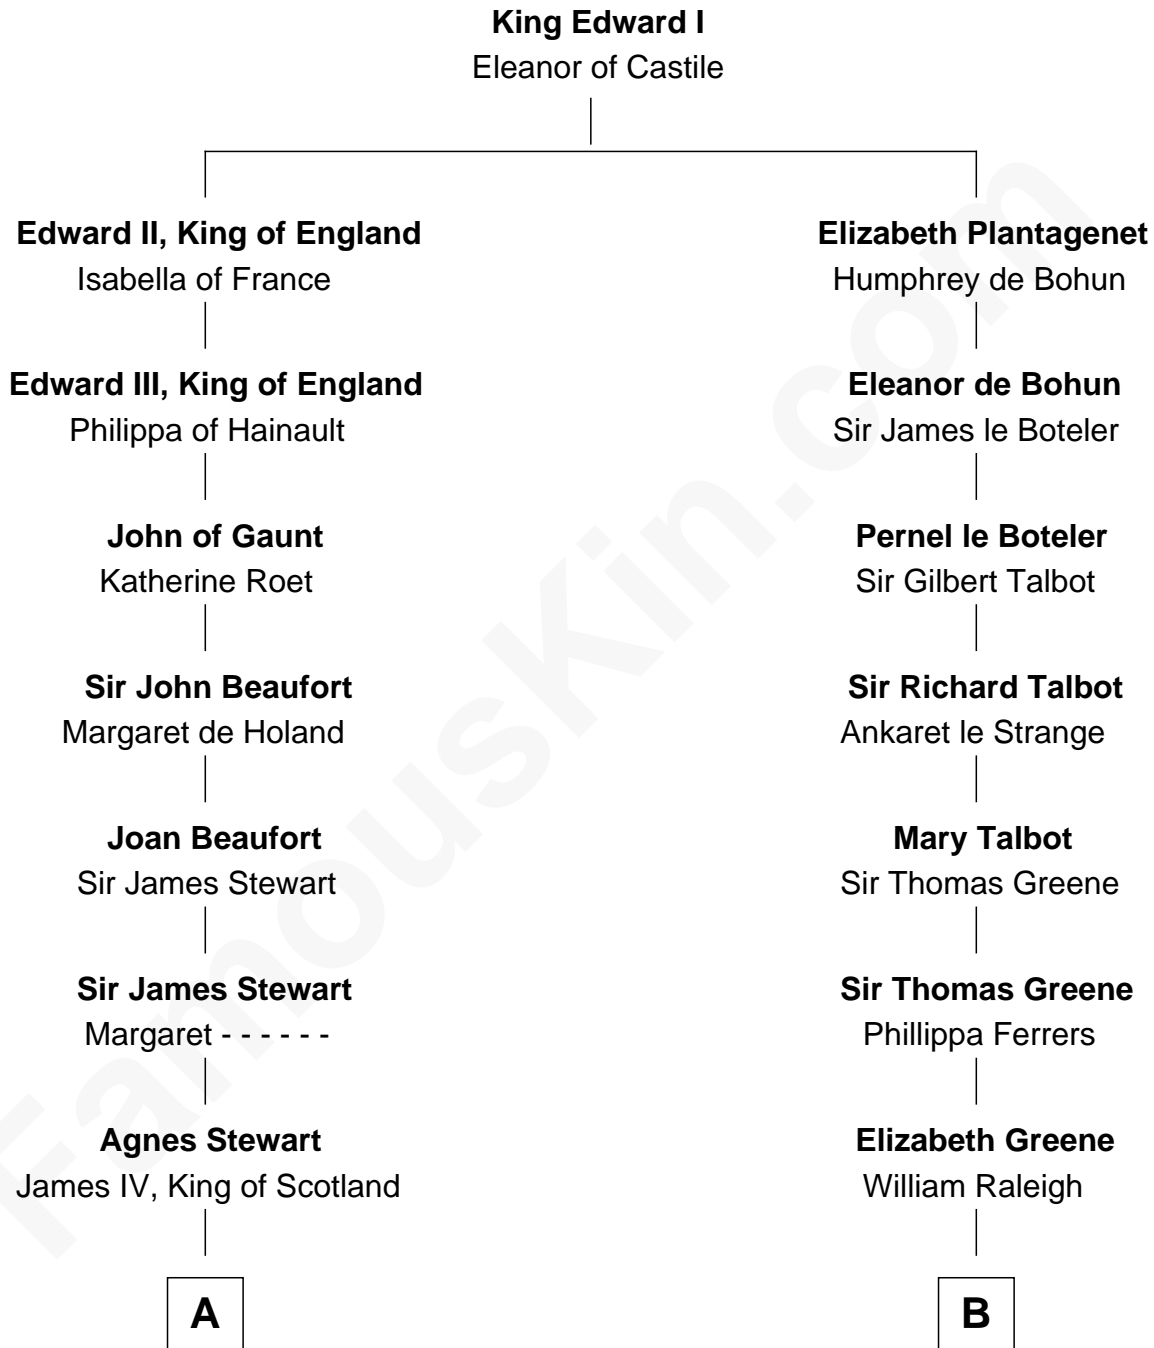

FamousKin.com

Relationship Chart of

Howard Dean

79th Governor of Vermont

20th cousin 1 time removed of

Stephen A. Douglas

Participated in Lincoln-Douglas Debates

C

James William Maitland

Agnes Jane O'Reilly

Thomas A. Maitland

Helen Abby Van Voorhis

James William Maitland

Sylvia Wigglesworth

Andrea Belden Maitland

Howard Brush Dean