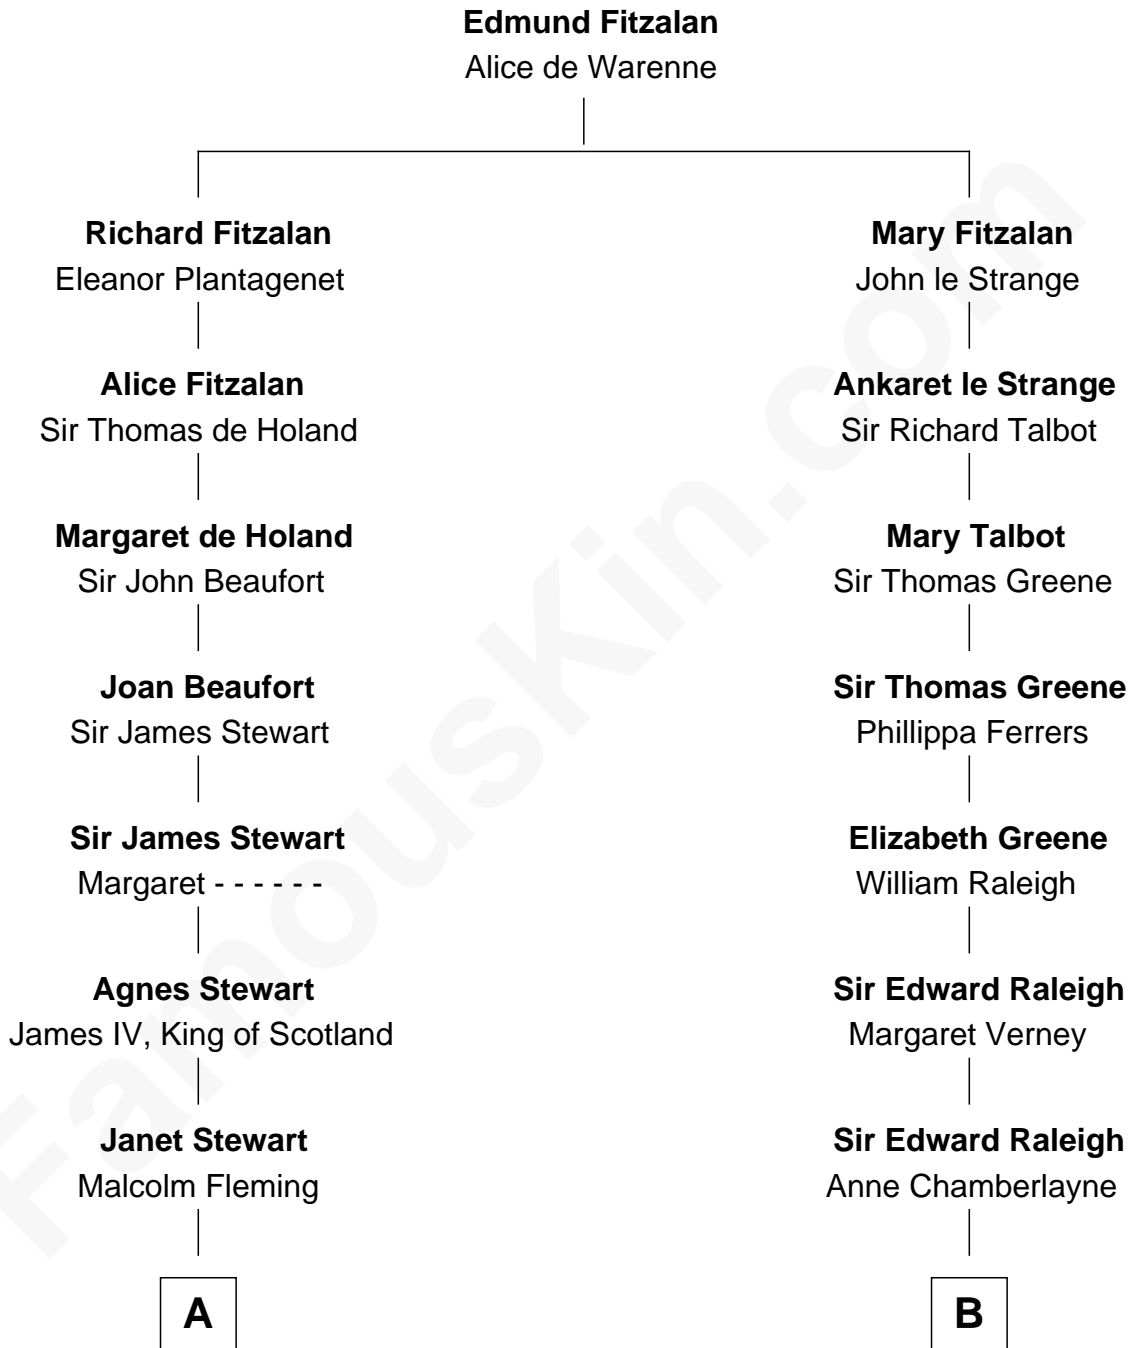

FamousKin.com

Relationship Chart of

Howard Dean

79th Governor of Vermont

18th cousin 2 times removed of

Stephen A. Douglas

Participated in Lincoln-Douglas Debates

C

Thomas A. Maitland
Helen Abby Van Voorhis

James William Maitland
Sylvia Wigglesworth

Andrea Belden Maitland
Howard Brush Dean

Howard Dean
79th Governor of Vermont

D

Dr. Stephen Arnold Douglass
Sarah Fiske

Stephen A. Douglas
The Lincoln-Douglas Debates