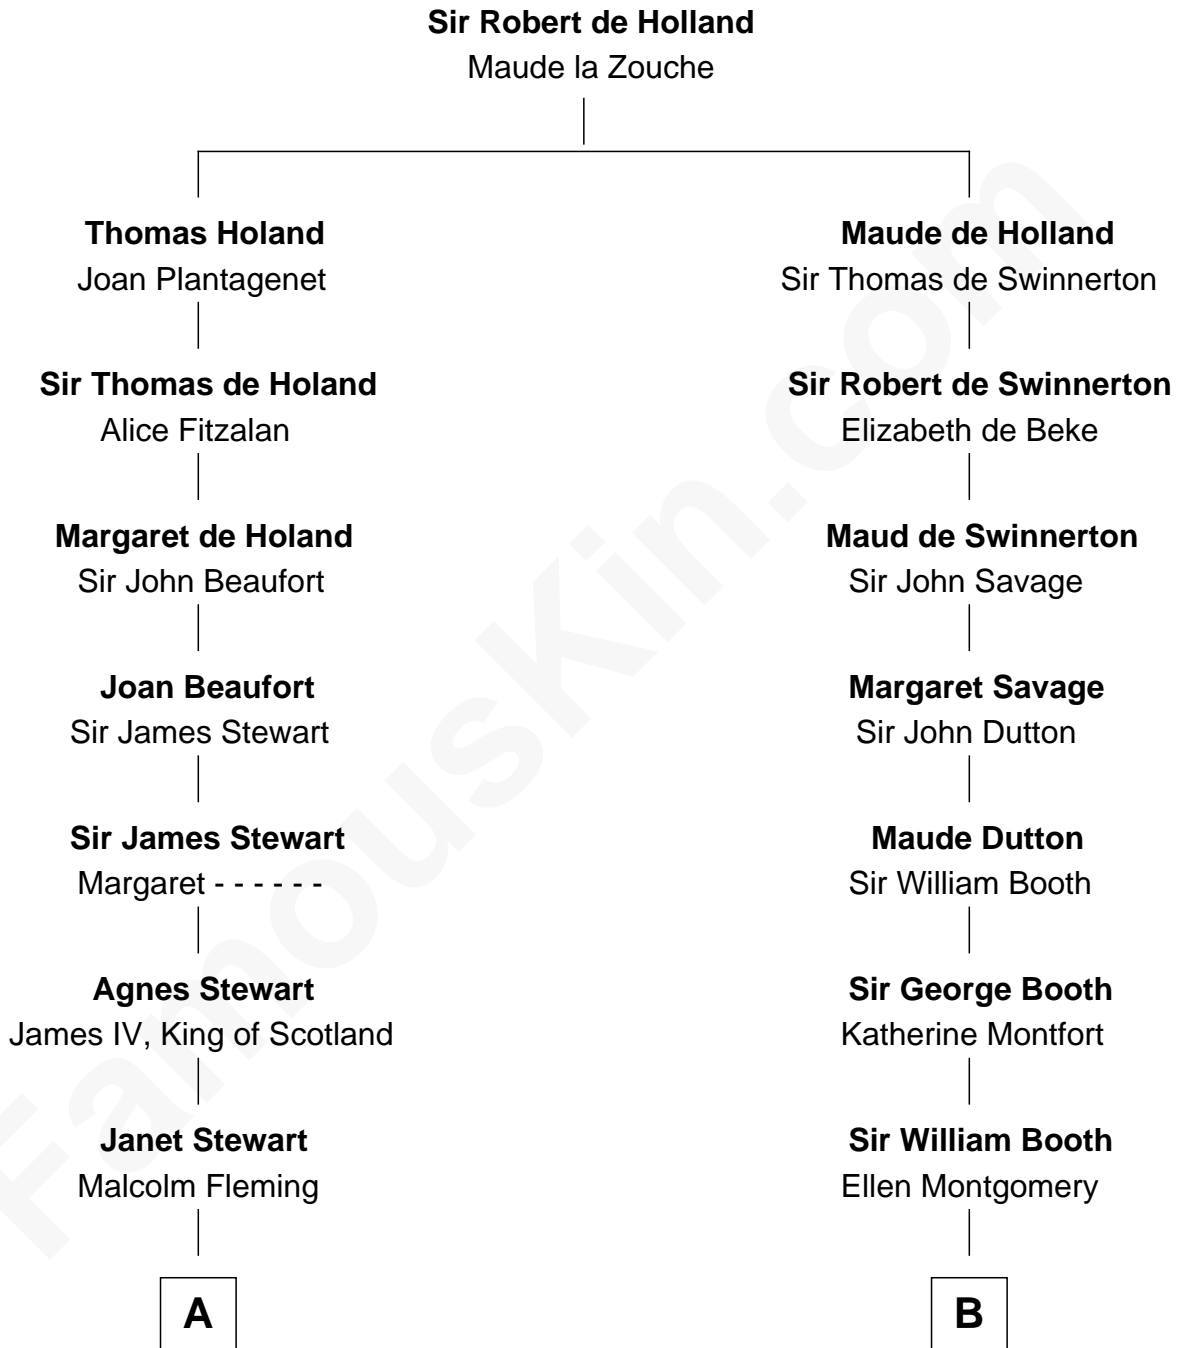

FamousKin.com

Relationship Chart of

Howard Dean

79th Governor of Vermont

17th cousin 3 times removed of

Stephen A. Douglas

Participated in Lincoln-Douglas Debates