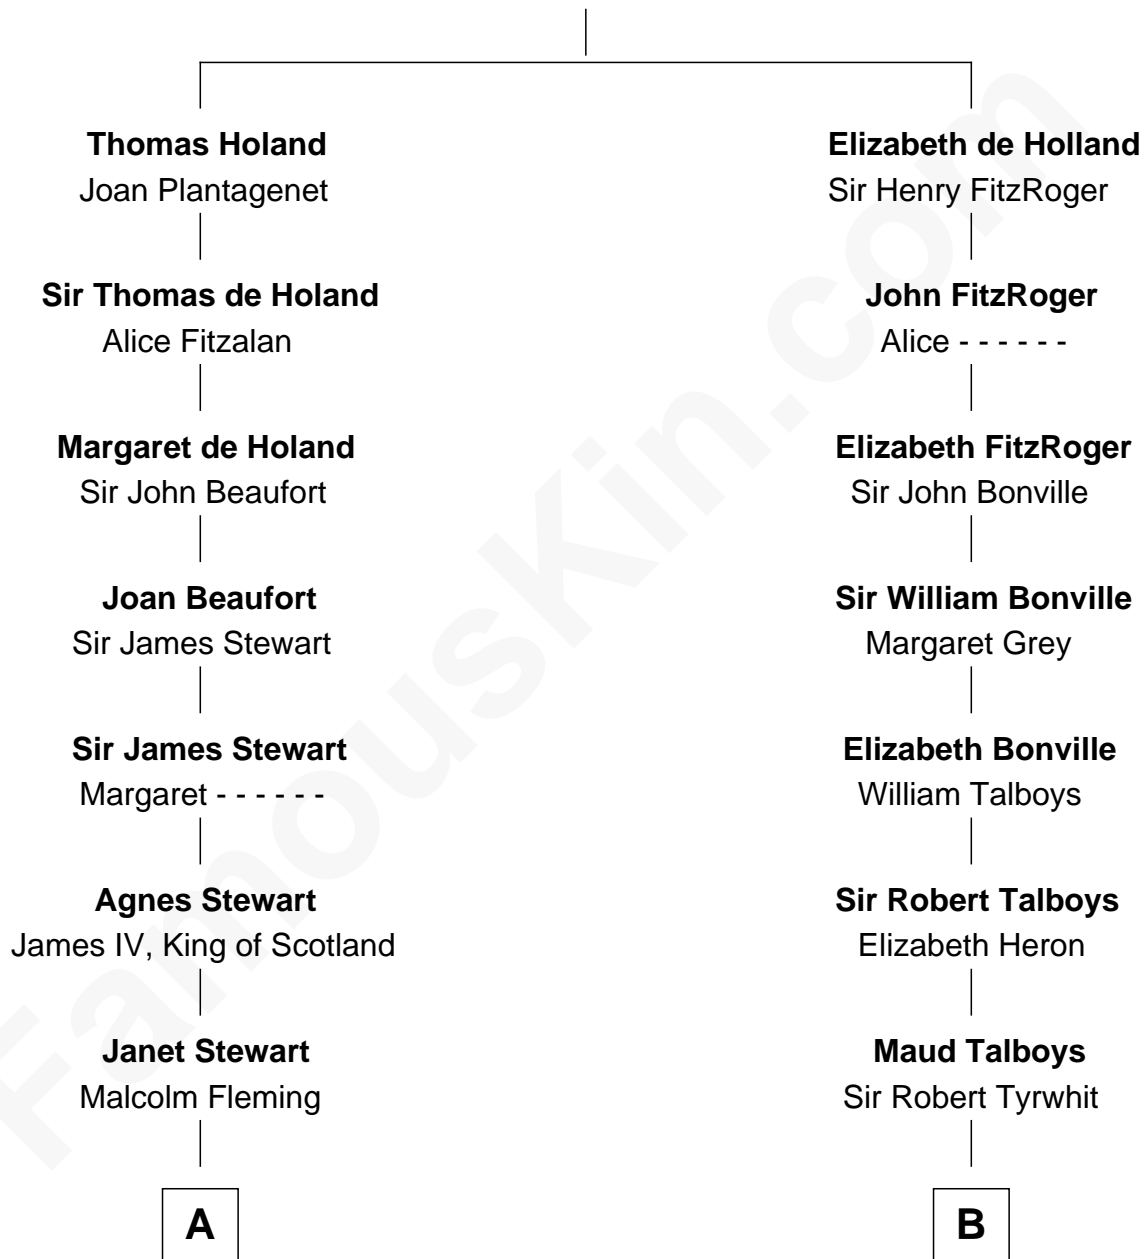

FamousKin.com Relationship Chart of

Howard Dean

79th Governor of Vermont

19th cousin 1 time removed of

Katharine Hepburn

Movie Actress

Sir Robert de Holland

Maude la Zouche

C

Thomas A. Maitland
Helen Abby Van Voorhis

James William Maitland
Sylvia Wigglesworth

Andrea Belden Maitland
Howard Brush Dean

Howard Dean
79th Governor of Vermont

D

Caroline Garlinghouse
Alfred Augustus Houghton