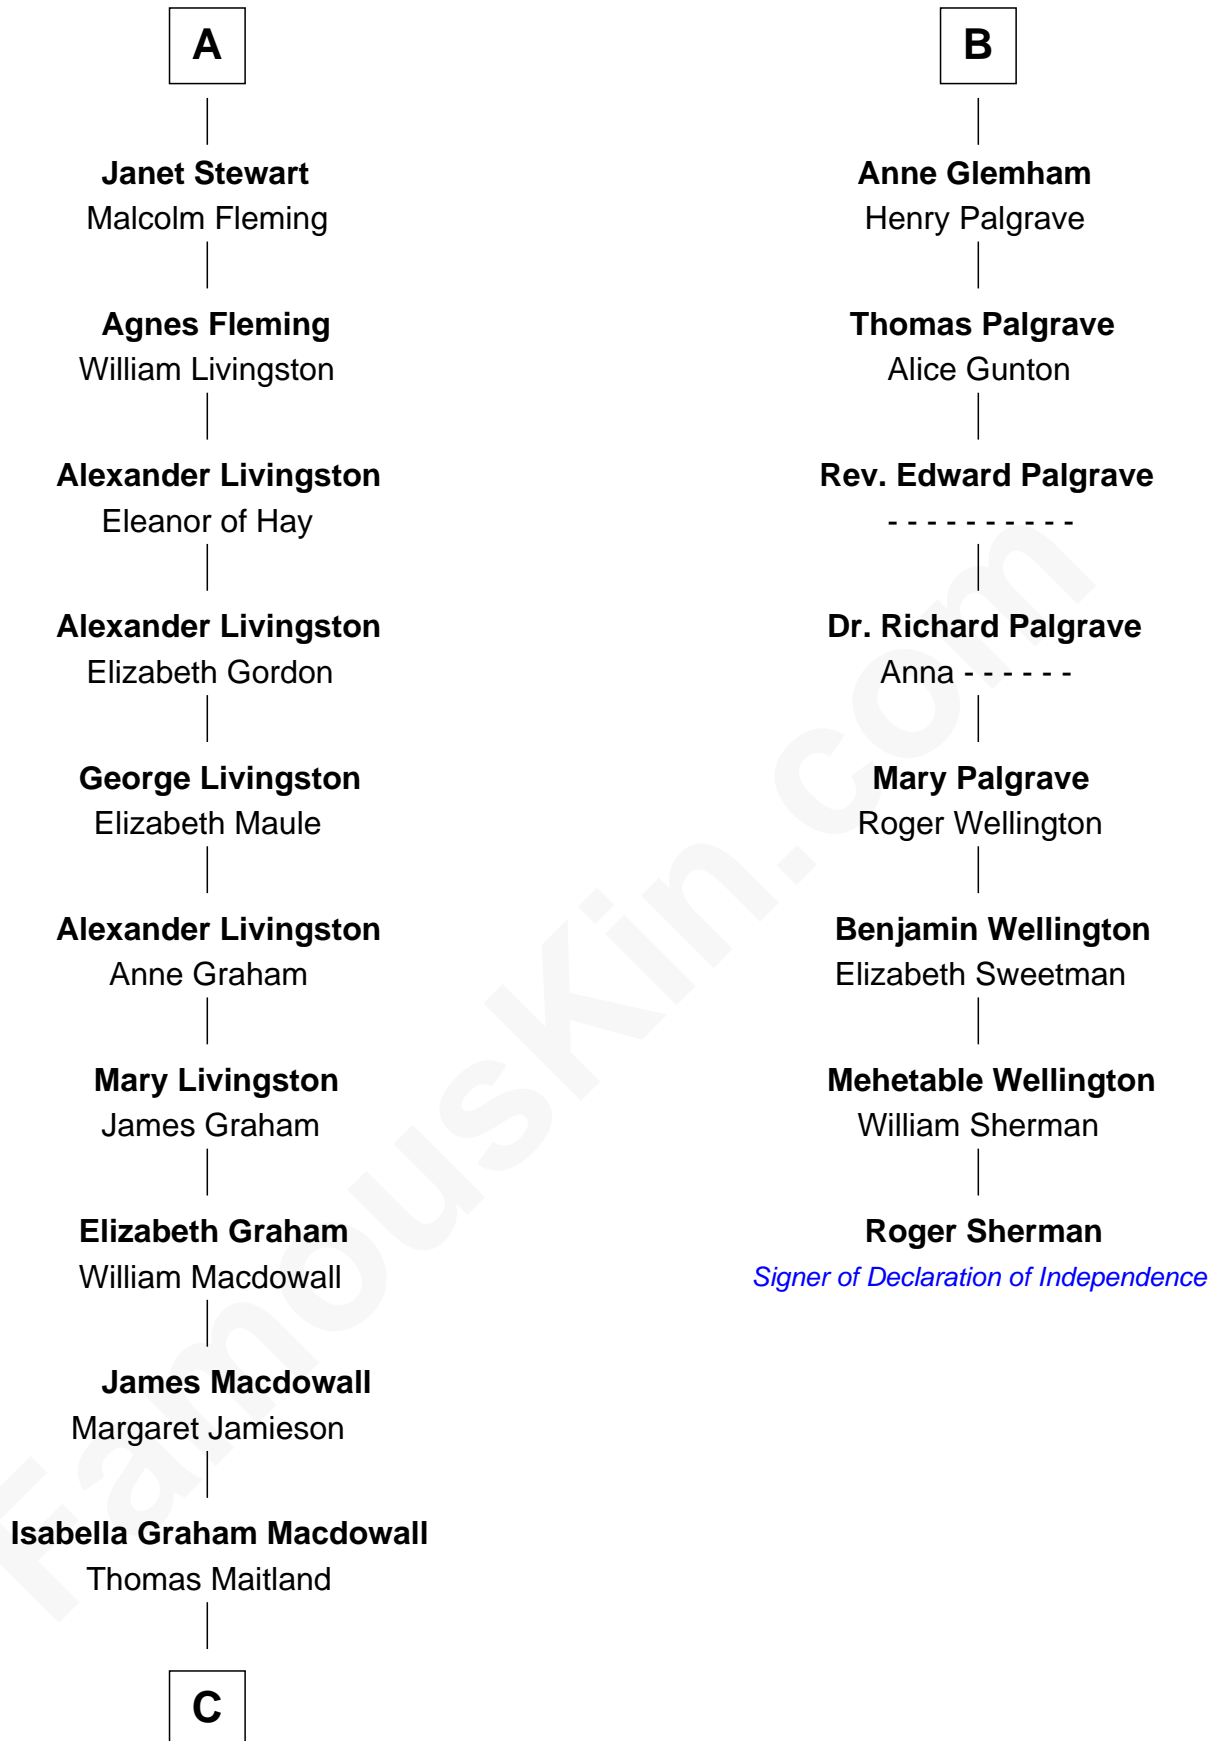

FamousKin.com

Relationship Chart of

Howard Dean

79th Governor of Vermont

14th cousin 7 times removed of

Roger Sherman

Signer of the Declaration of Independence

C

James William Maitland

Agnes Jane O'Reilly

Thomas A. Maitland

Helen Abby Van Voorhis

James William Maitland

Sylvia Wigglesworth

Andrea Belden Maitland

Howard Brush Dean