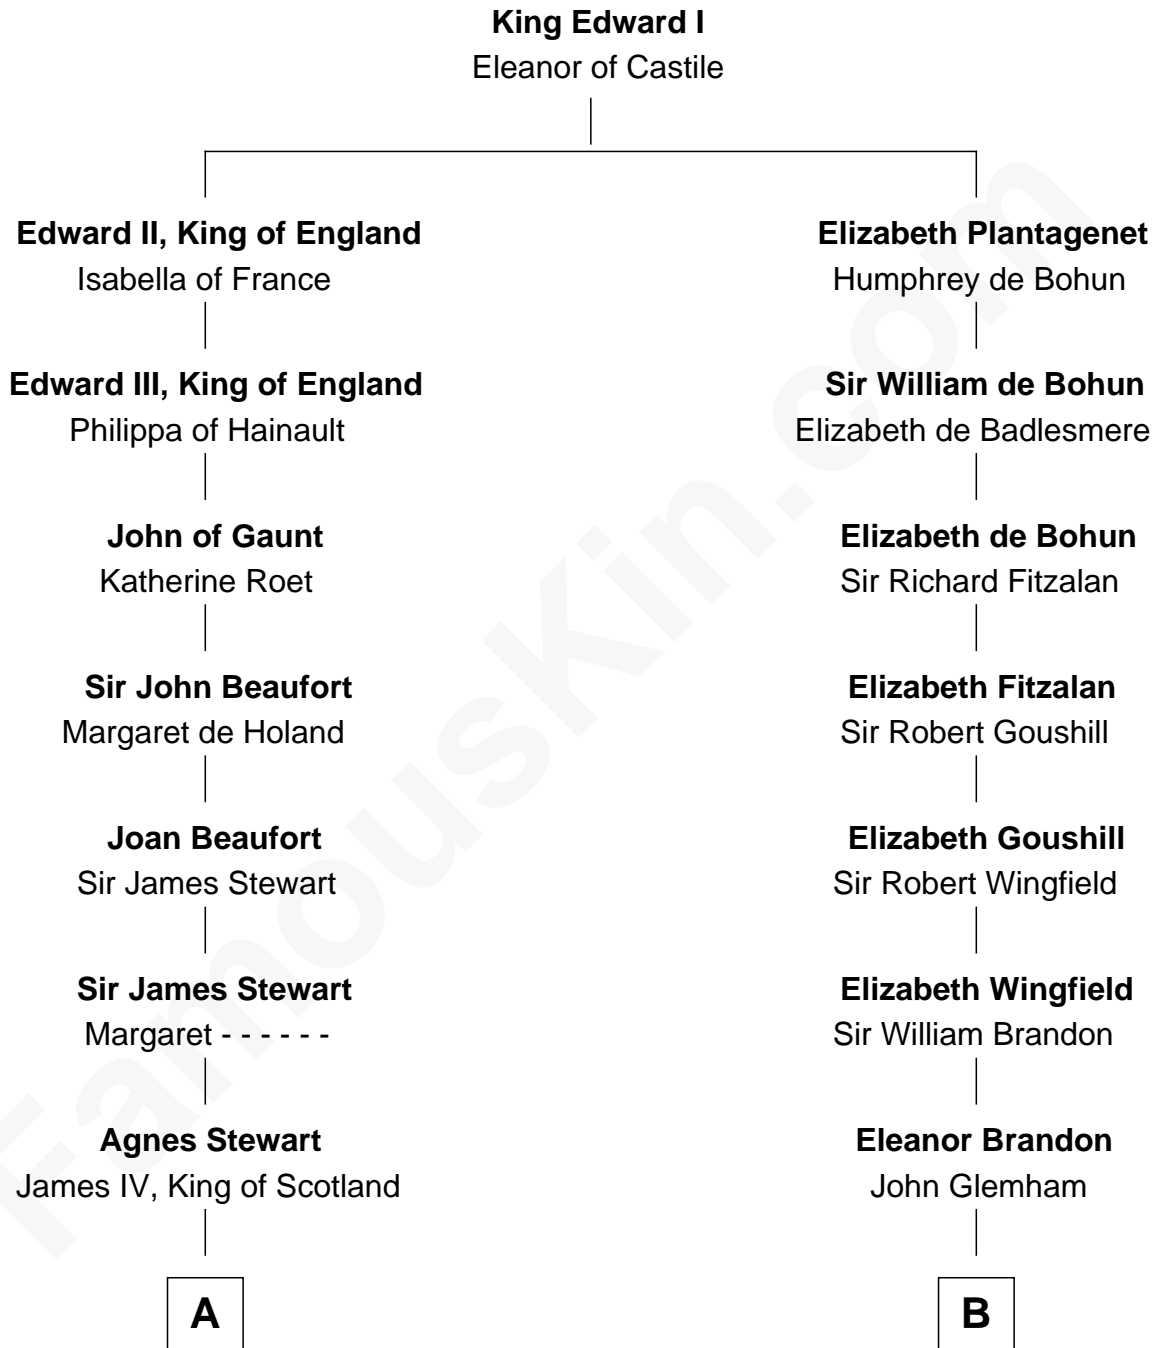

FamousKin.com

Relationship Chart of

Howard Dean

79th Governor of Vermont

14th cousin 7 times removed of

Roger Sherman

Signer of the Declaration of Independence

C

James William Maitland

Agnes Jane O'Reilly

Thomas A. Maitland

Helen Abby Van Voorhis

James William Maitland

Sylvia Wigglesworth

Andrea Belden Maitland

Howard Brush Dean