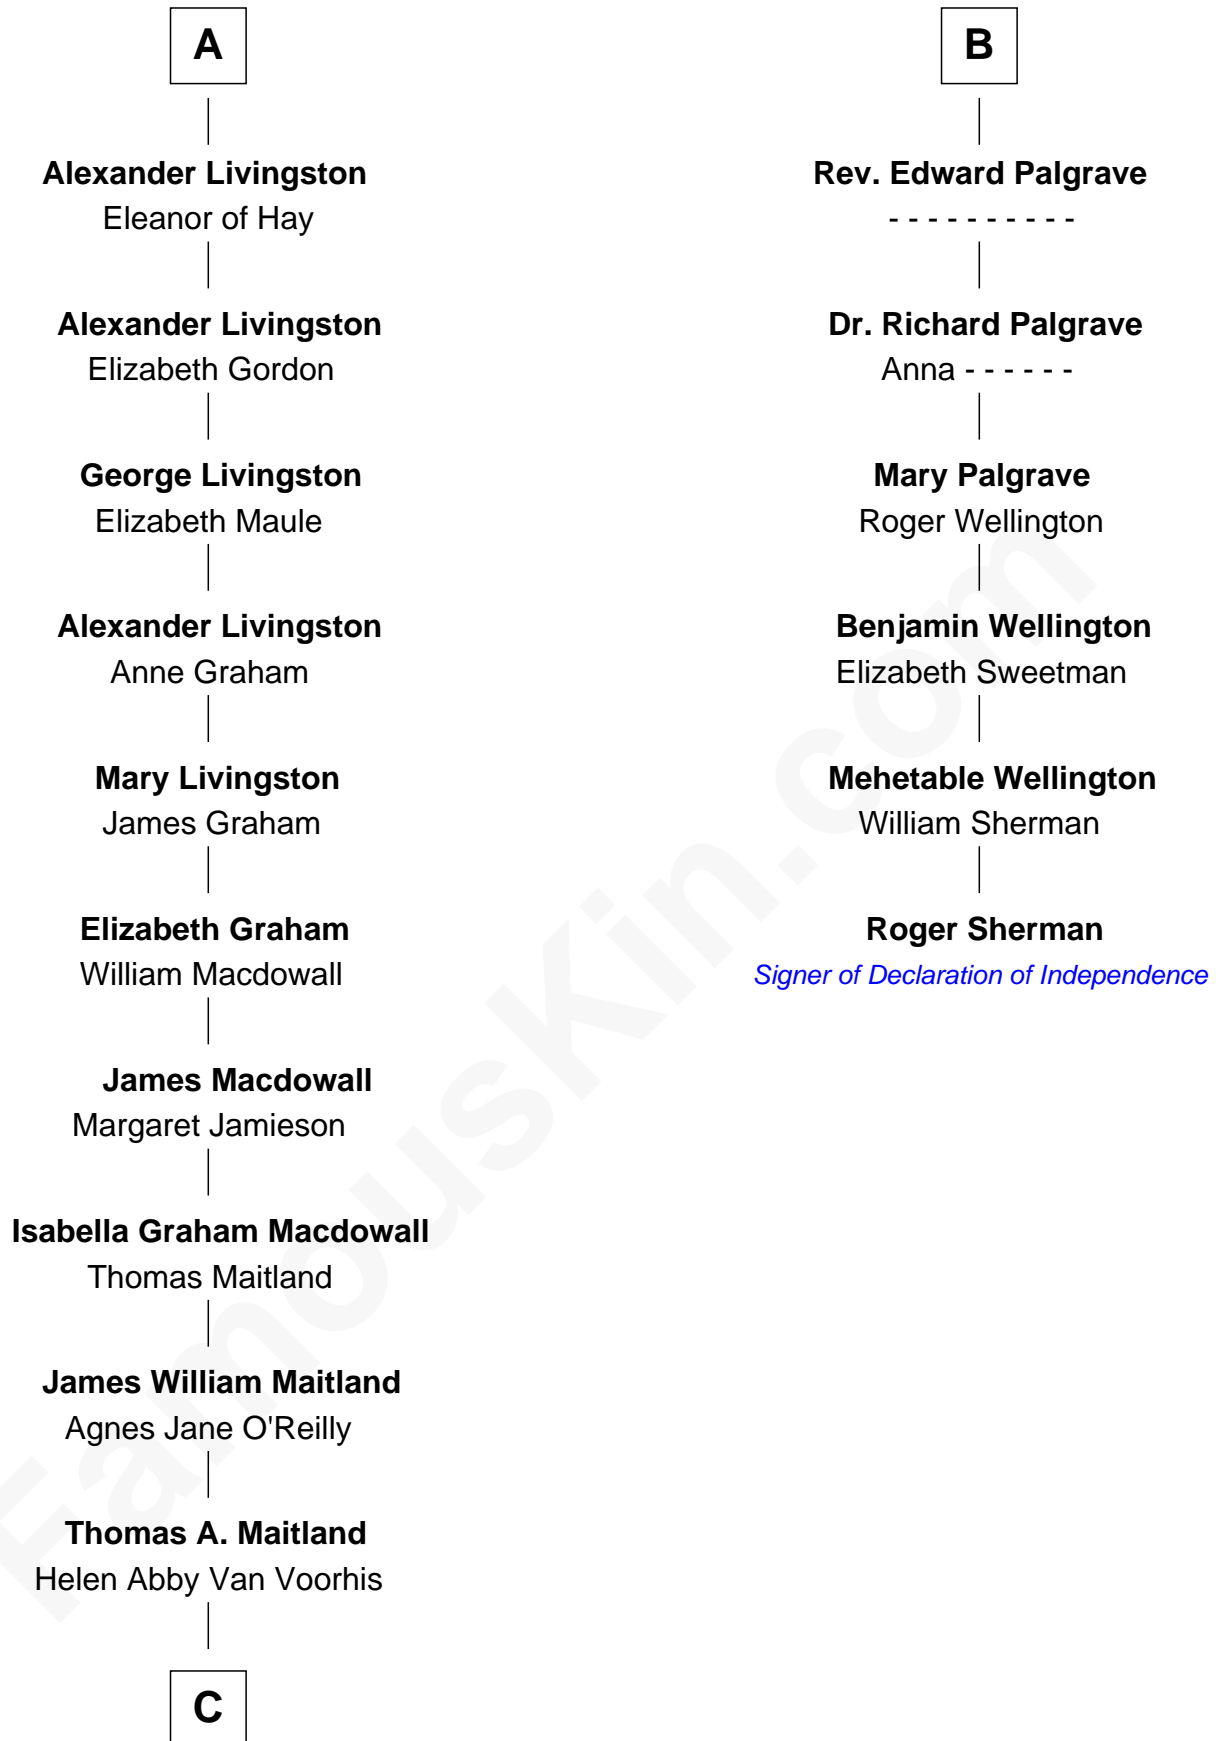

FamousKin.com

Relationship Chart of

Howard Dean

79th Governor of Vermont

12th cousin 7 times removed of

Roger Sherman

Signer of the Declaration of Independence

C

—
James William Maitland

Sylvia Wigglesworth

—
Andrea Belden Maitland

Howard Brush Dean

—
Howard Dean

79th Governor of Vermont

FamousKin.com