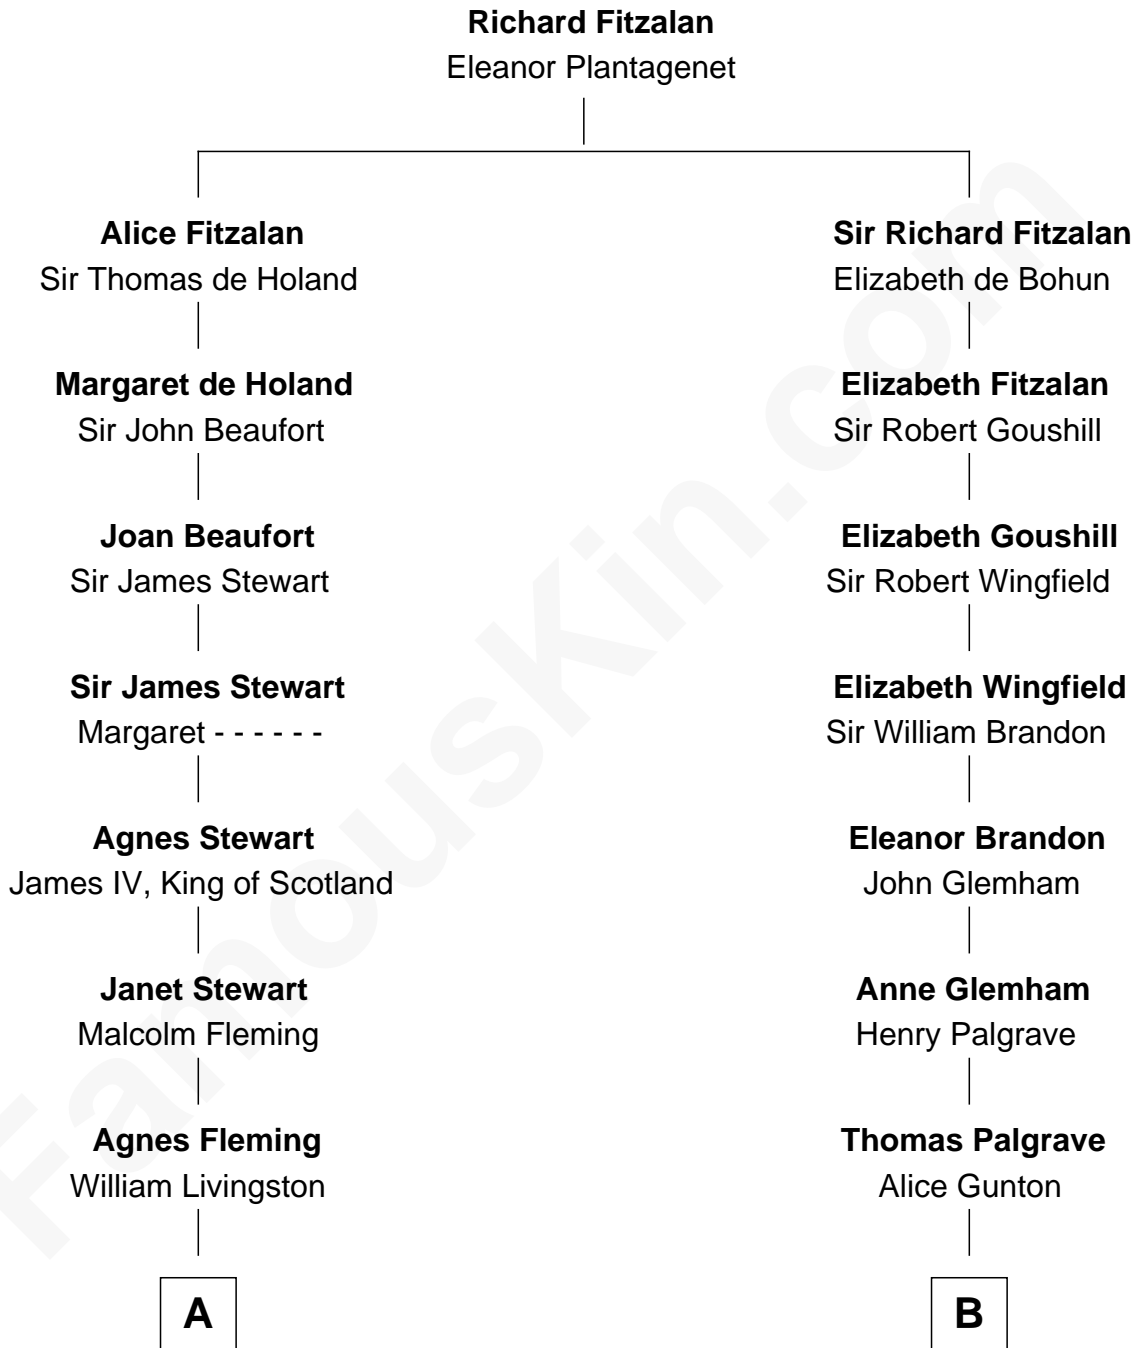

FamousKin.com

Relationship Chart of

Howard Dean

79th Governor of Vermont

12th cousin 7 times removed of

Roger Sherman

Signer of the Declaration of Independence

C

—
James William Maitland

Sylvia Wigglesworth

—
Andrea Belden Maitland

Howard Brush Dean

—
Howard Dean

79th Governor of Vermont

FamousKin.com