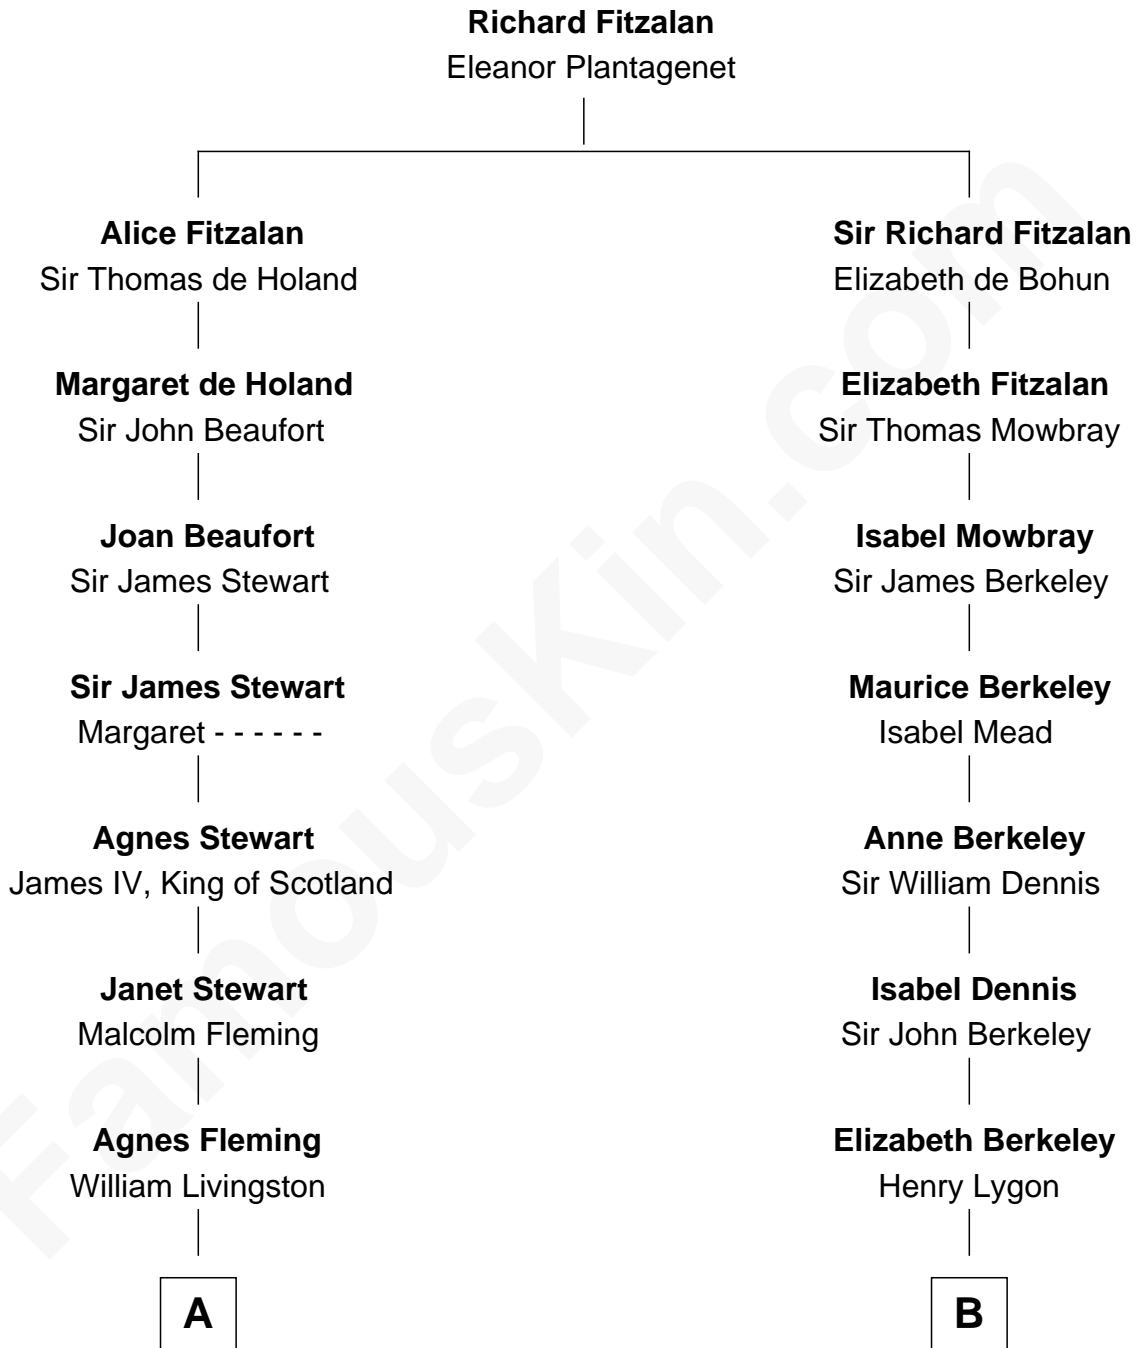

# FamousKin.com

## Relationship Chart of

### Howard Dean

79th Governor of Vermont

17th cousin 2 times removed of

**General Douglas MacArthur**  
U.S. Army - World War II

**C**

—  
**James William Maitland**

Sylvia Wigglesworth

—  
**Andrea Belden Maitland**

Howard Brush Dean

—  
**Howard Dean**

*79th Governor of Vermont*

FamousKin.com