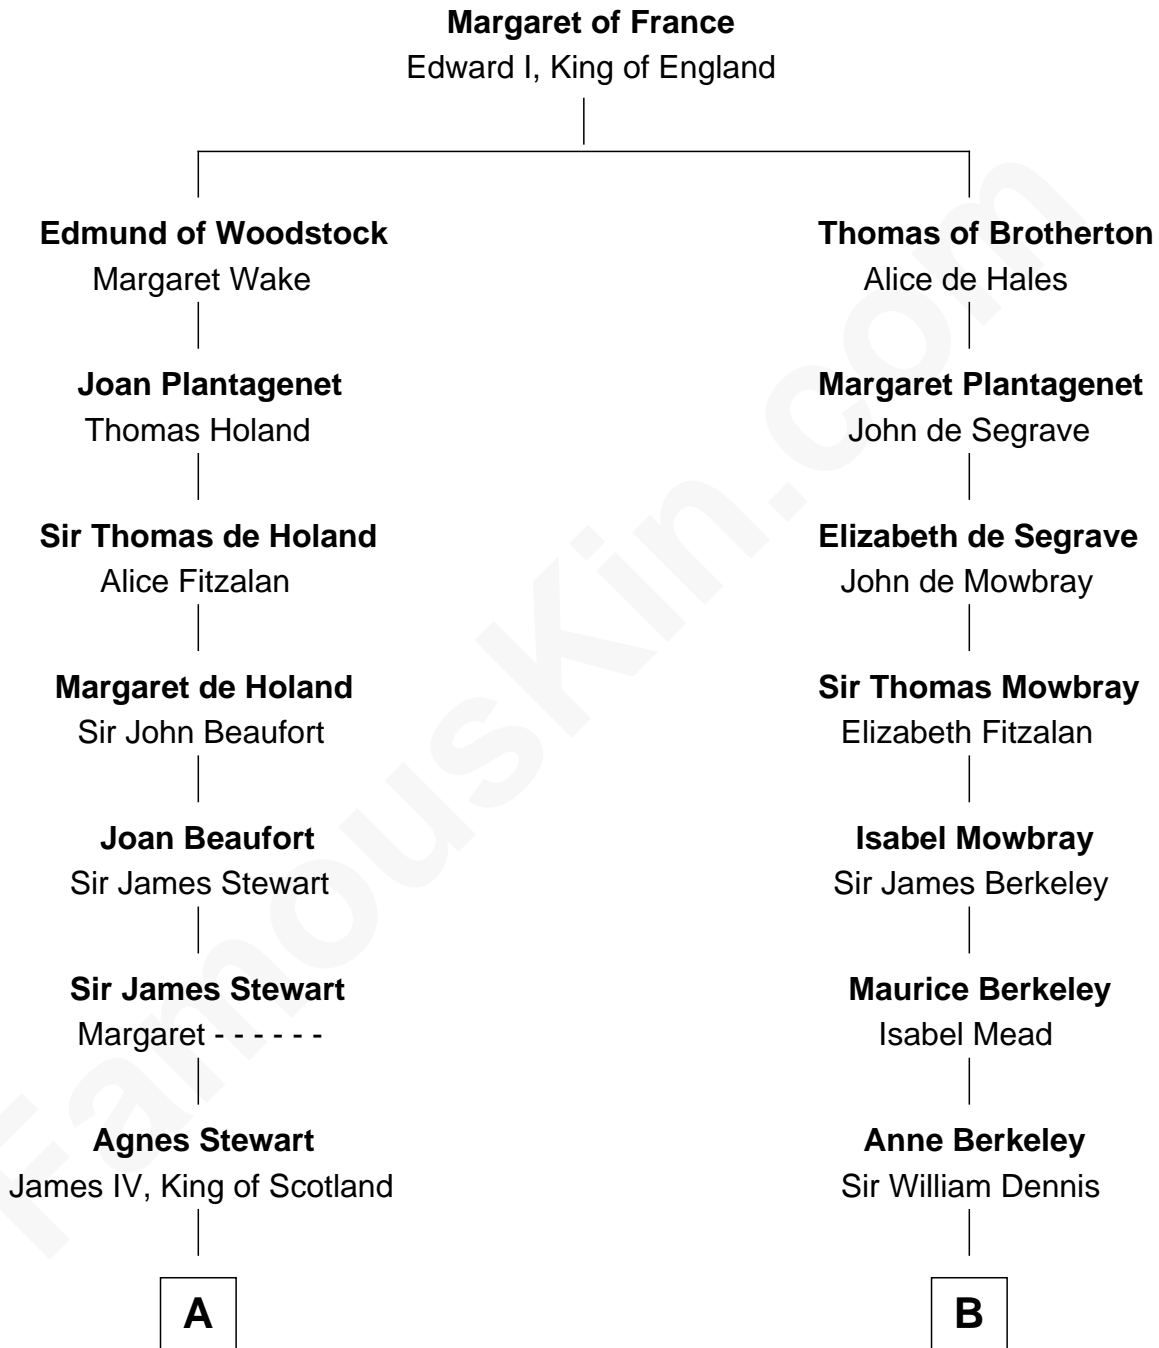

FamousKin.com

Relationship Chart of

Howard Dean

79th Governor of Vermont

19th cousin 2 times removed of

General Douglas MacArthur

U.S. Army - World War II

C

James William Maitland
Agnes Jane O'Reilly

Thomas A. Maitland
Helen Abby Van Voorhis

James William Maitland
Sylvia Wigglesworth

Andrea Belden Maitland
Howard Brush Dean

Howard Dean
79th Governor of Vermont