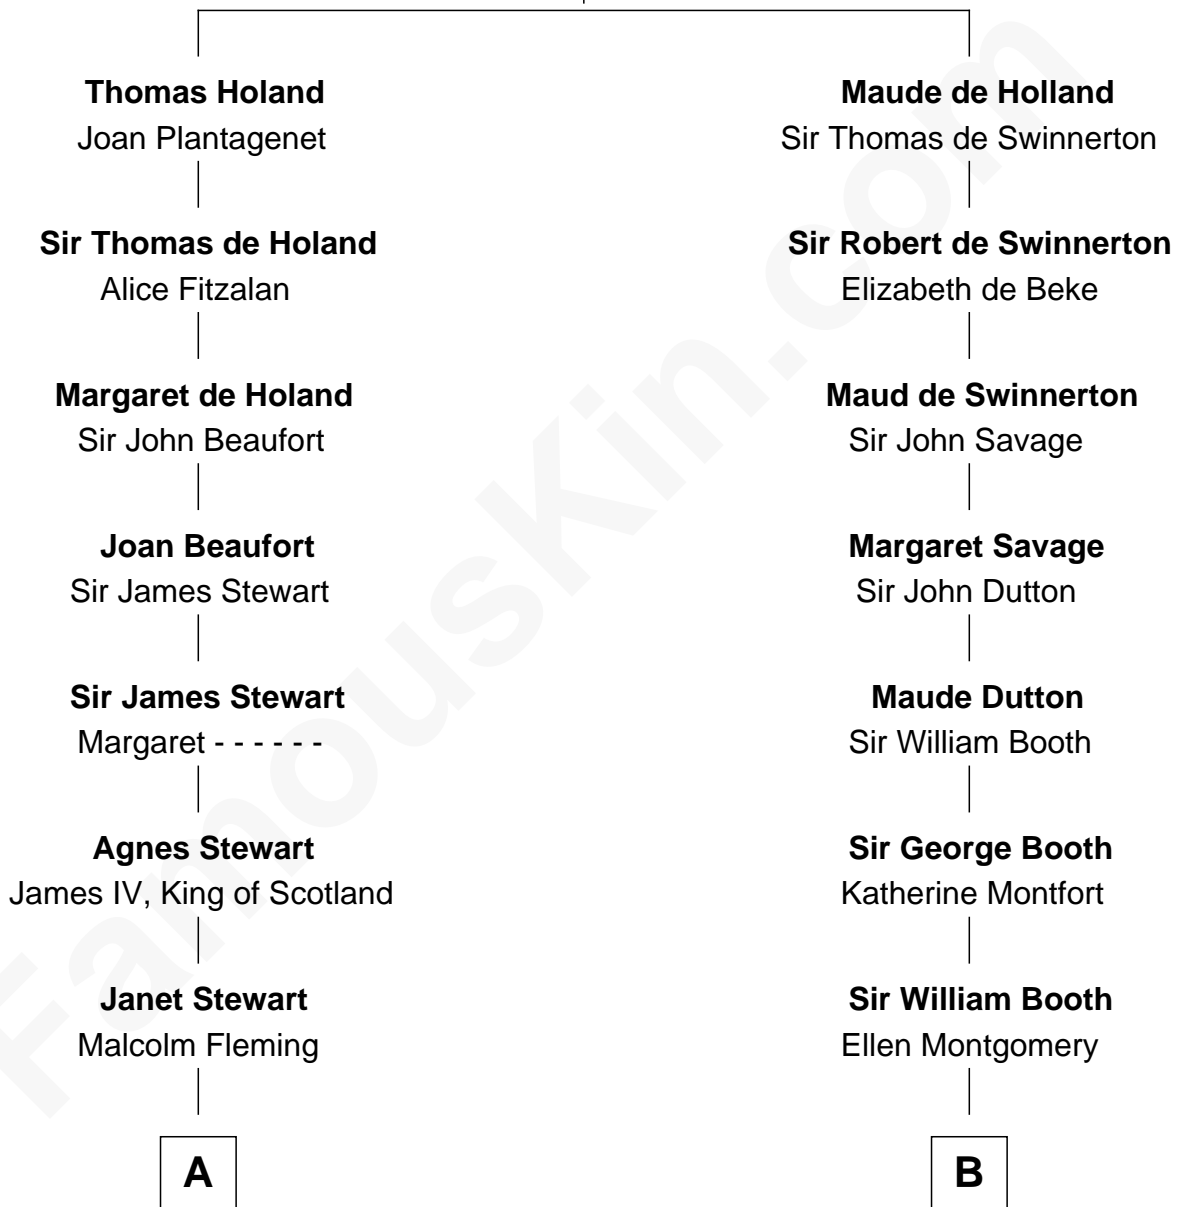

# FamousKin.com Relationship Chart of

**Howard Dean**

*79th Governor of Vermont*

14th cousin 6 times removed of

**Isaac Tichenor**

*3rd and 5th Governor of Vermont*

**Sir Robert de Holland**

Maude la Zouche

**C**

—  
**Thomas A. Maitland**  
Helen Abby Van Voorhis

—  
**James William Maitland**  
Sylvia Wigglesworth

—  
**Andrea Belden Maitland**  
Howard Brush Dean

—  
**Howard Dean**  
*79th Governor of Vermont*