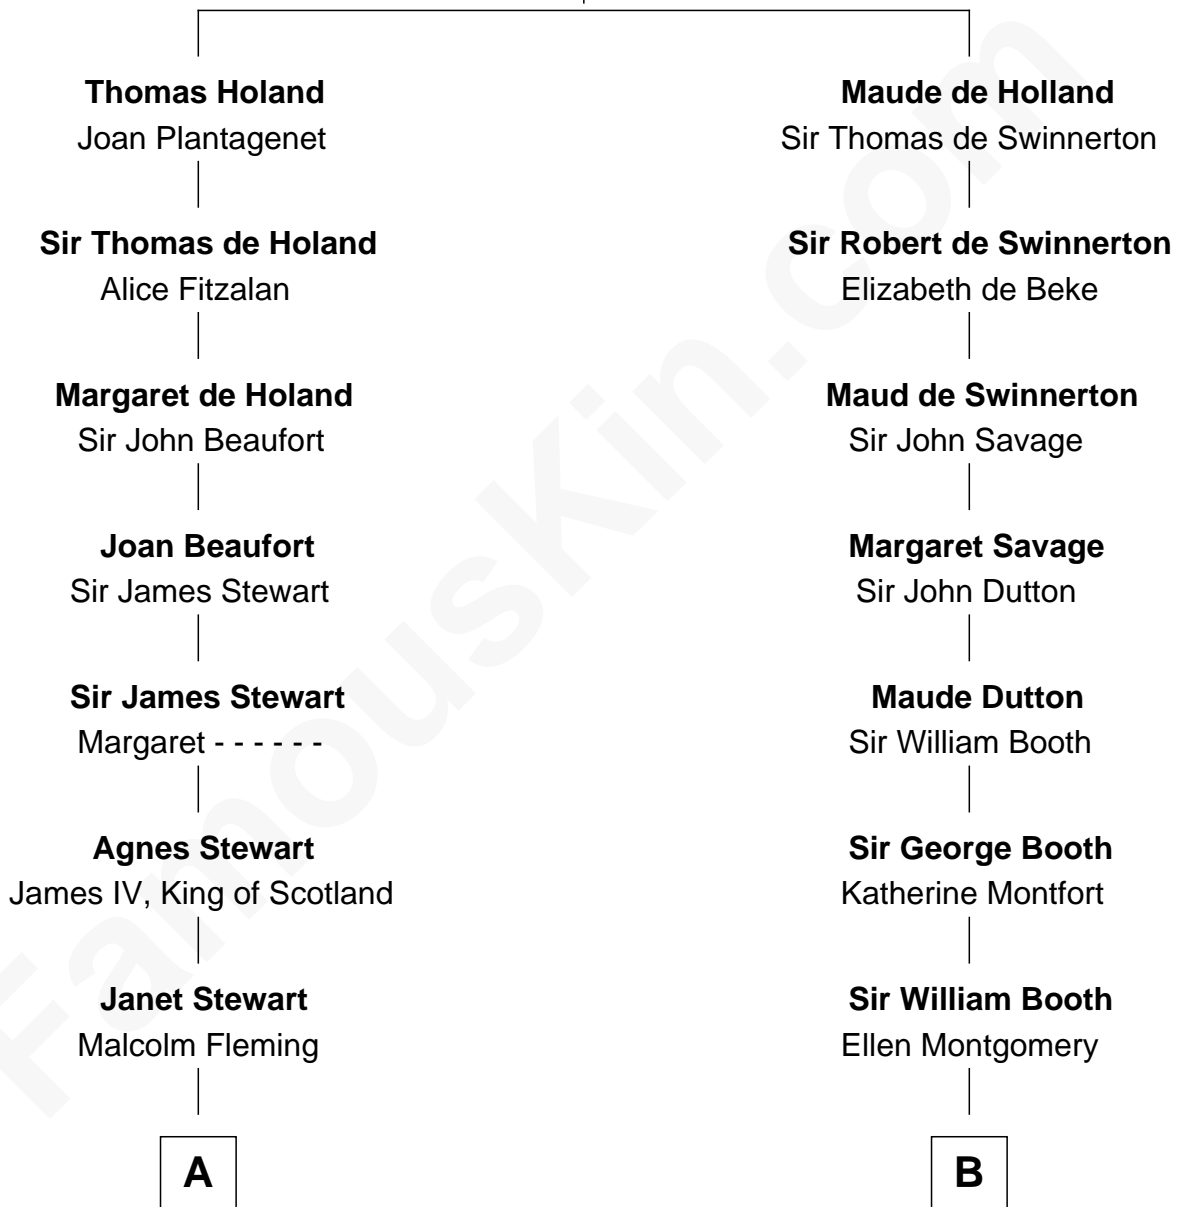

FamousKin.com

Relationship Chart of

Howard Dean

79th Governor of Vermont

16th cousin 4 times removed of

Isaac Taylor Tichenor

President of Auburn University

Sir Robert de Holland

Maude la Zouche

C

—
Thomas A. Maitland
Helen Abby Van Voorhis

—
James William Maitland
Sylvia Wigglesworth

—
Andrea Belden Maitland
Howard Brush Dean

—
Howard Dean
79th Governor of Vermont

FamousKin.com