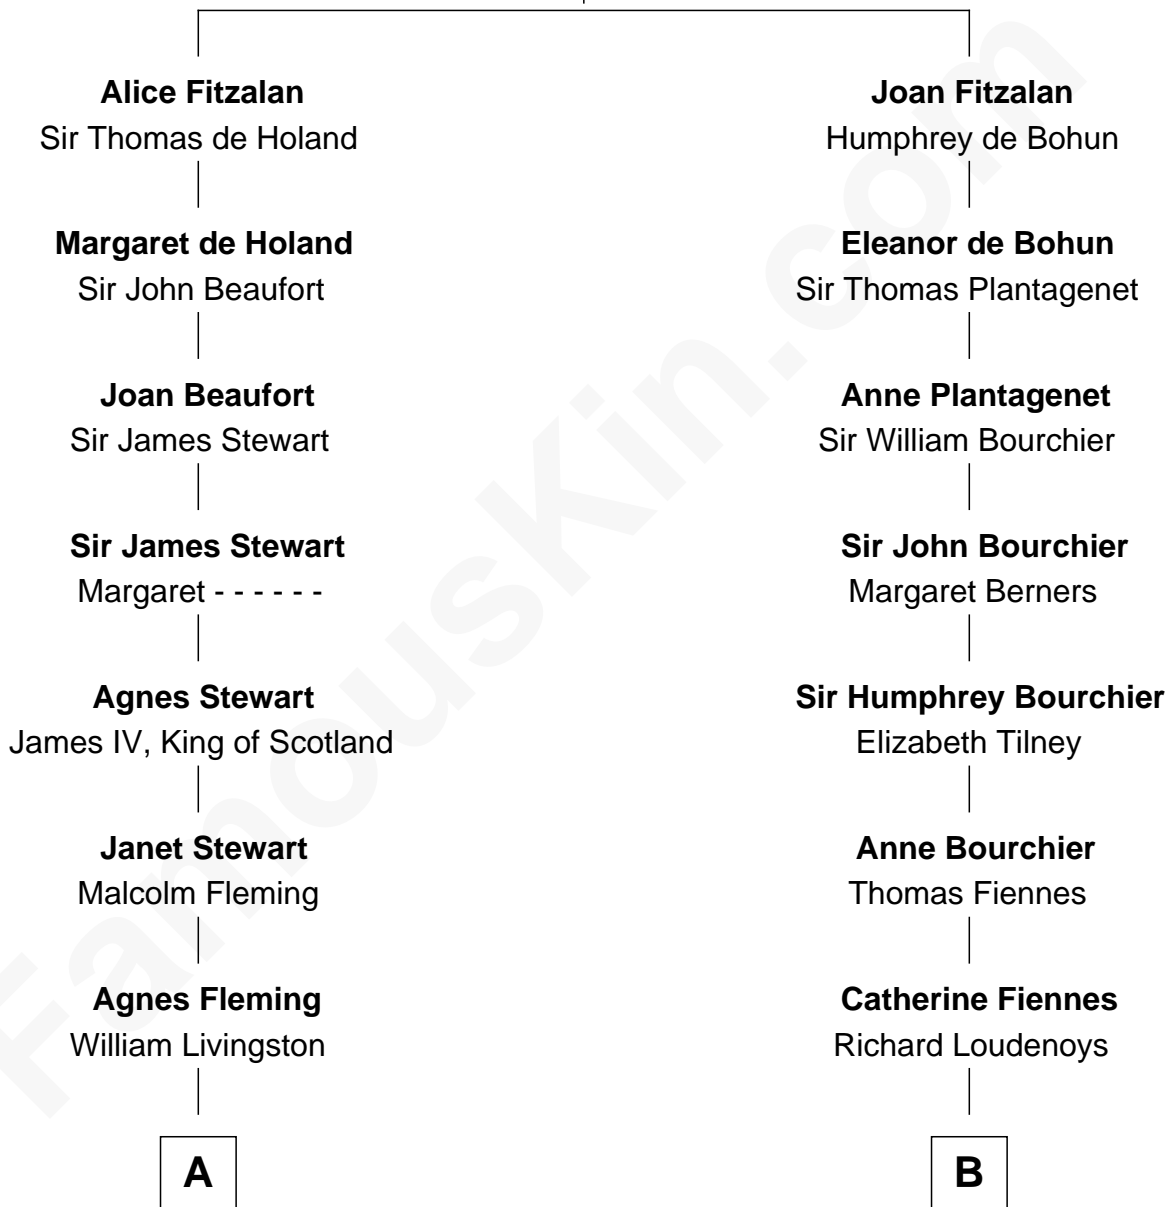

FamousKin.com Relationship Chart of

Howard Dean

79th Governor of Vermont

19th cousin of

Frank Lloyd Wright

American Architect

Richard Fitzalan
Eleanor Plantagenet

C

James William Maitland

Sylvia Wigglesworth

Andrea Belden Maitland

Howard Brush Dean

Howard Dean

79th Governor of Vermont

D

Rev. David Wright