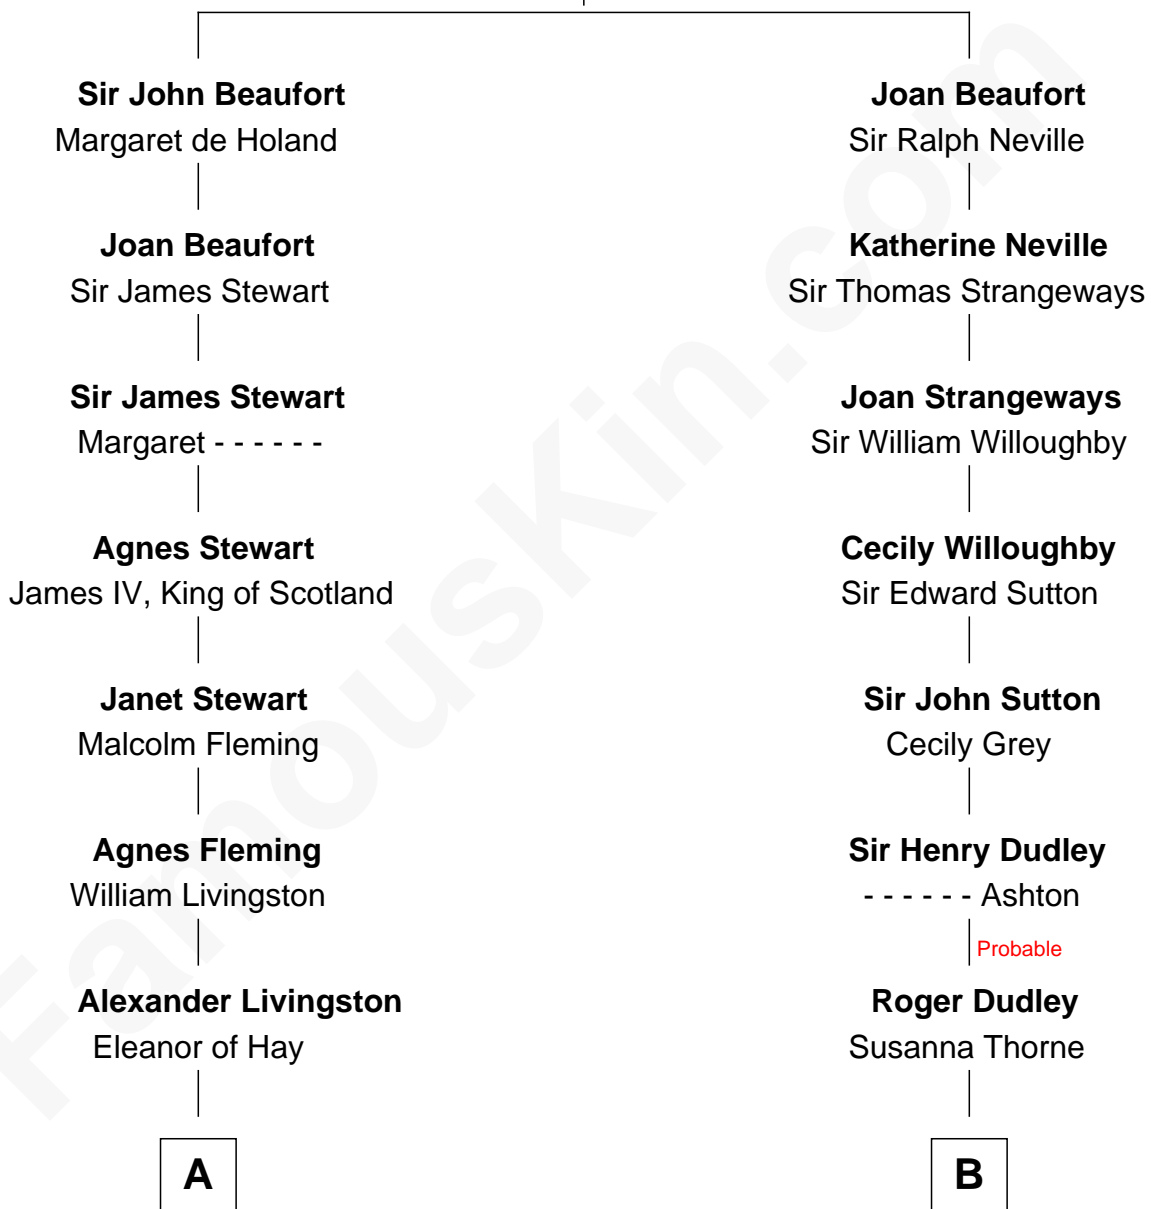

FamousKin.com Relationship Chart of

Howard Dean

79th Governor of Vermont

18th cousin 1 time removed of

Kyra Sedgwick

TV and Movie Actress

John of Gaunt

Katherine Roet

C

Andrea Belden Maitland

Howard Brush Dean

Howard Dean

79th Governor of Vermont

D

Robert Minturn Sedgwick

Helen Peabody