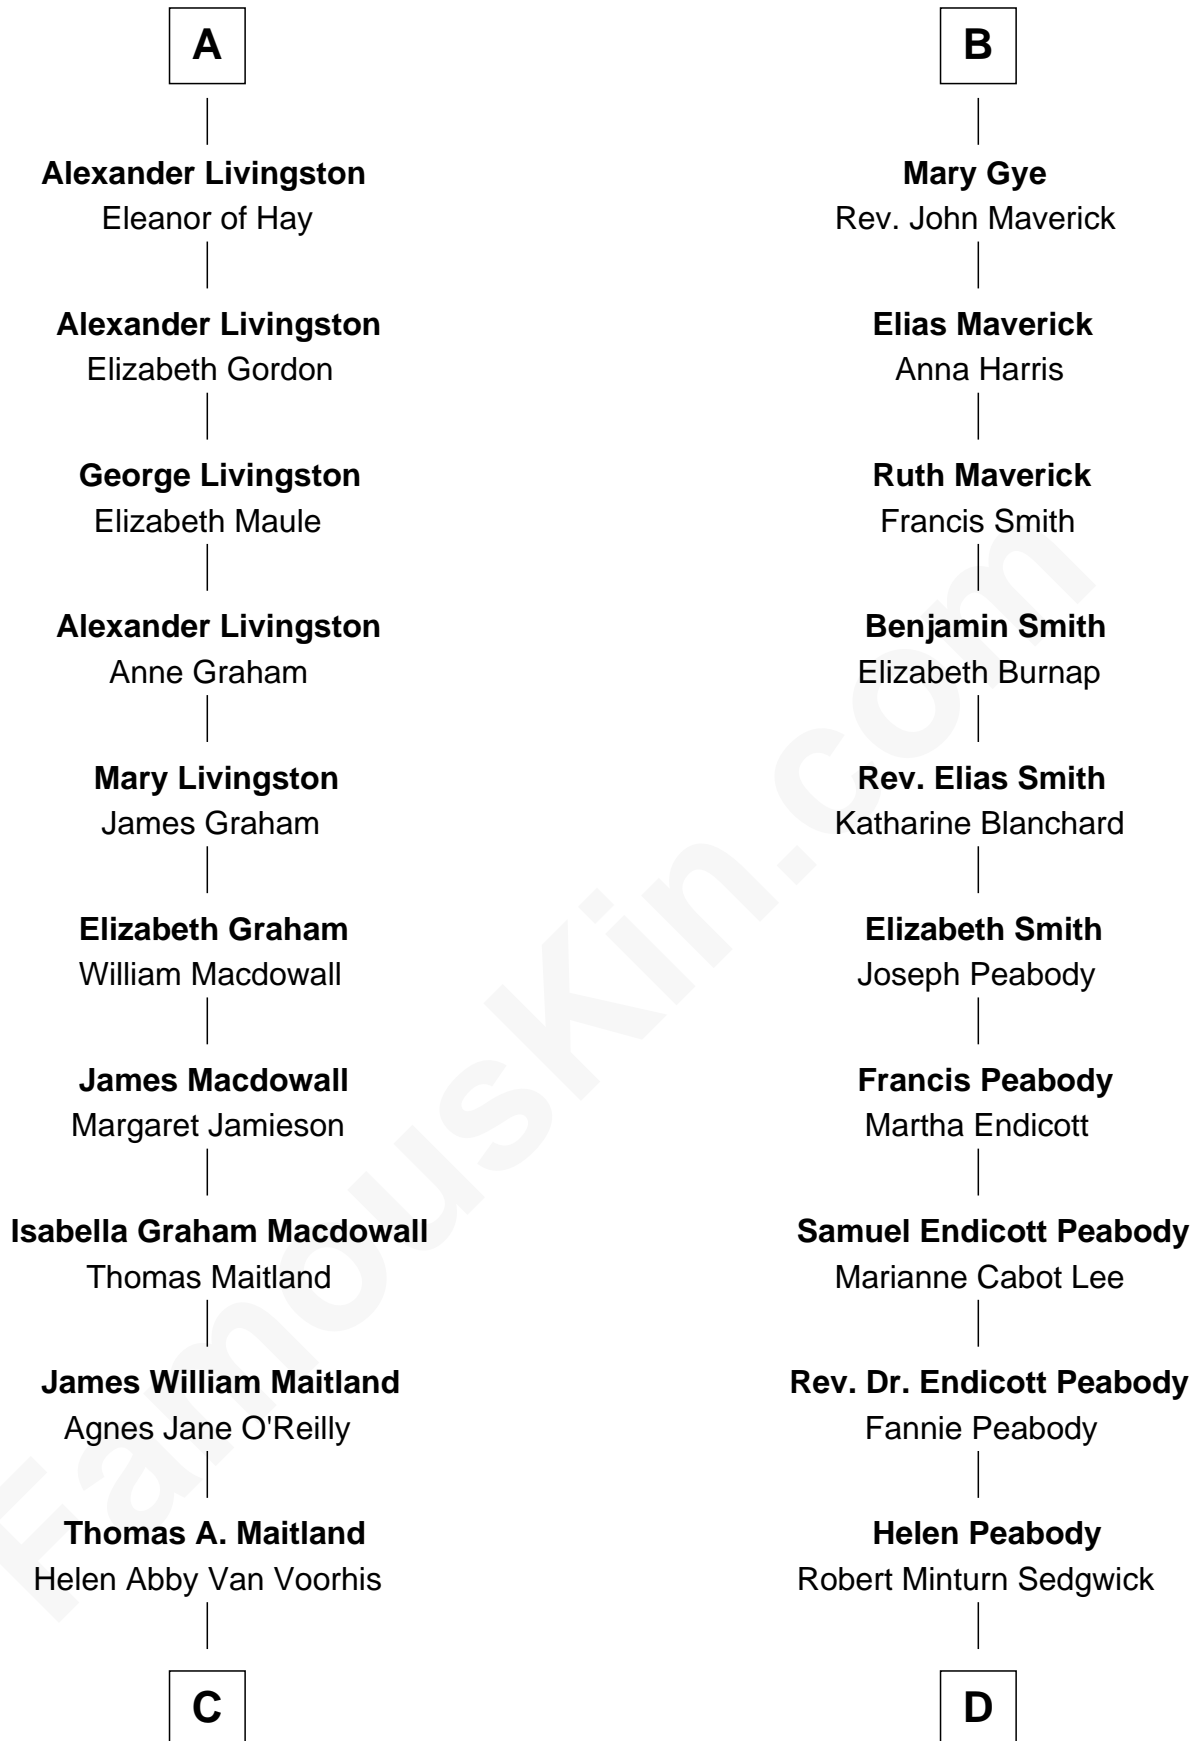

FamousKin.com Relationship Chart of

Howard Dean

79th Governor of Vermont

18th cousin 1 time removed of

Kyra Sedgwick

TV and Movie Actress

Richard Fitzalan
Eleanor Plantagenet

C

James William Maitland

Sylvia Wigglesworth

Andrea Belden Maitland

Howard Brush Dean

Howard Dean

79th Governor of Vermont

D

Henry Dwight Sedgwick