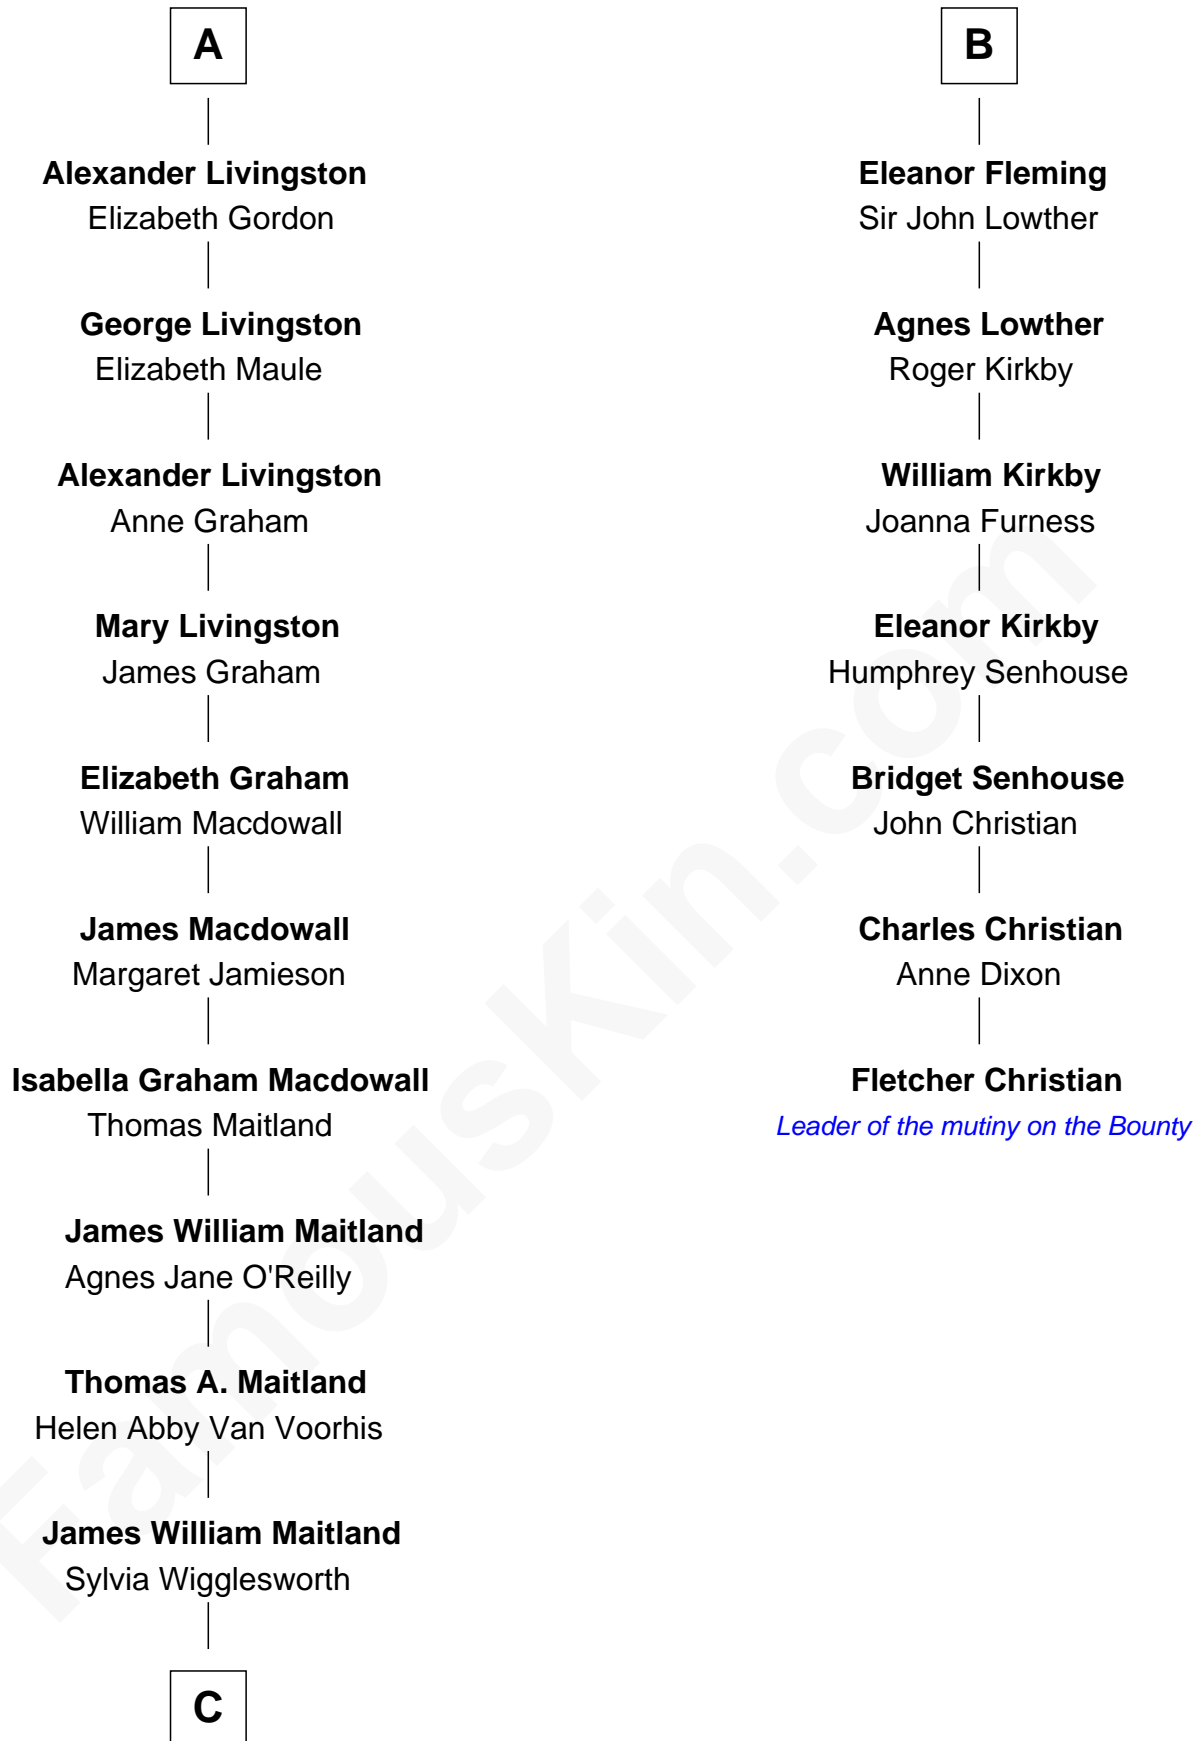

# FamousKin.com Relationship Chart of

**Howard Dean**

*79th Governor of Vermont*

13th cousin 5 times removed of

**Fletcher Christian**

*Leader of the mutiny on the Bounty*

C

Andrea Belden Maitland

Howard Brush Dean

Howard Dean

*79th Governor of Vermont*

FamousKin.com