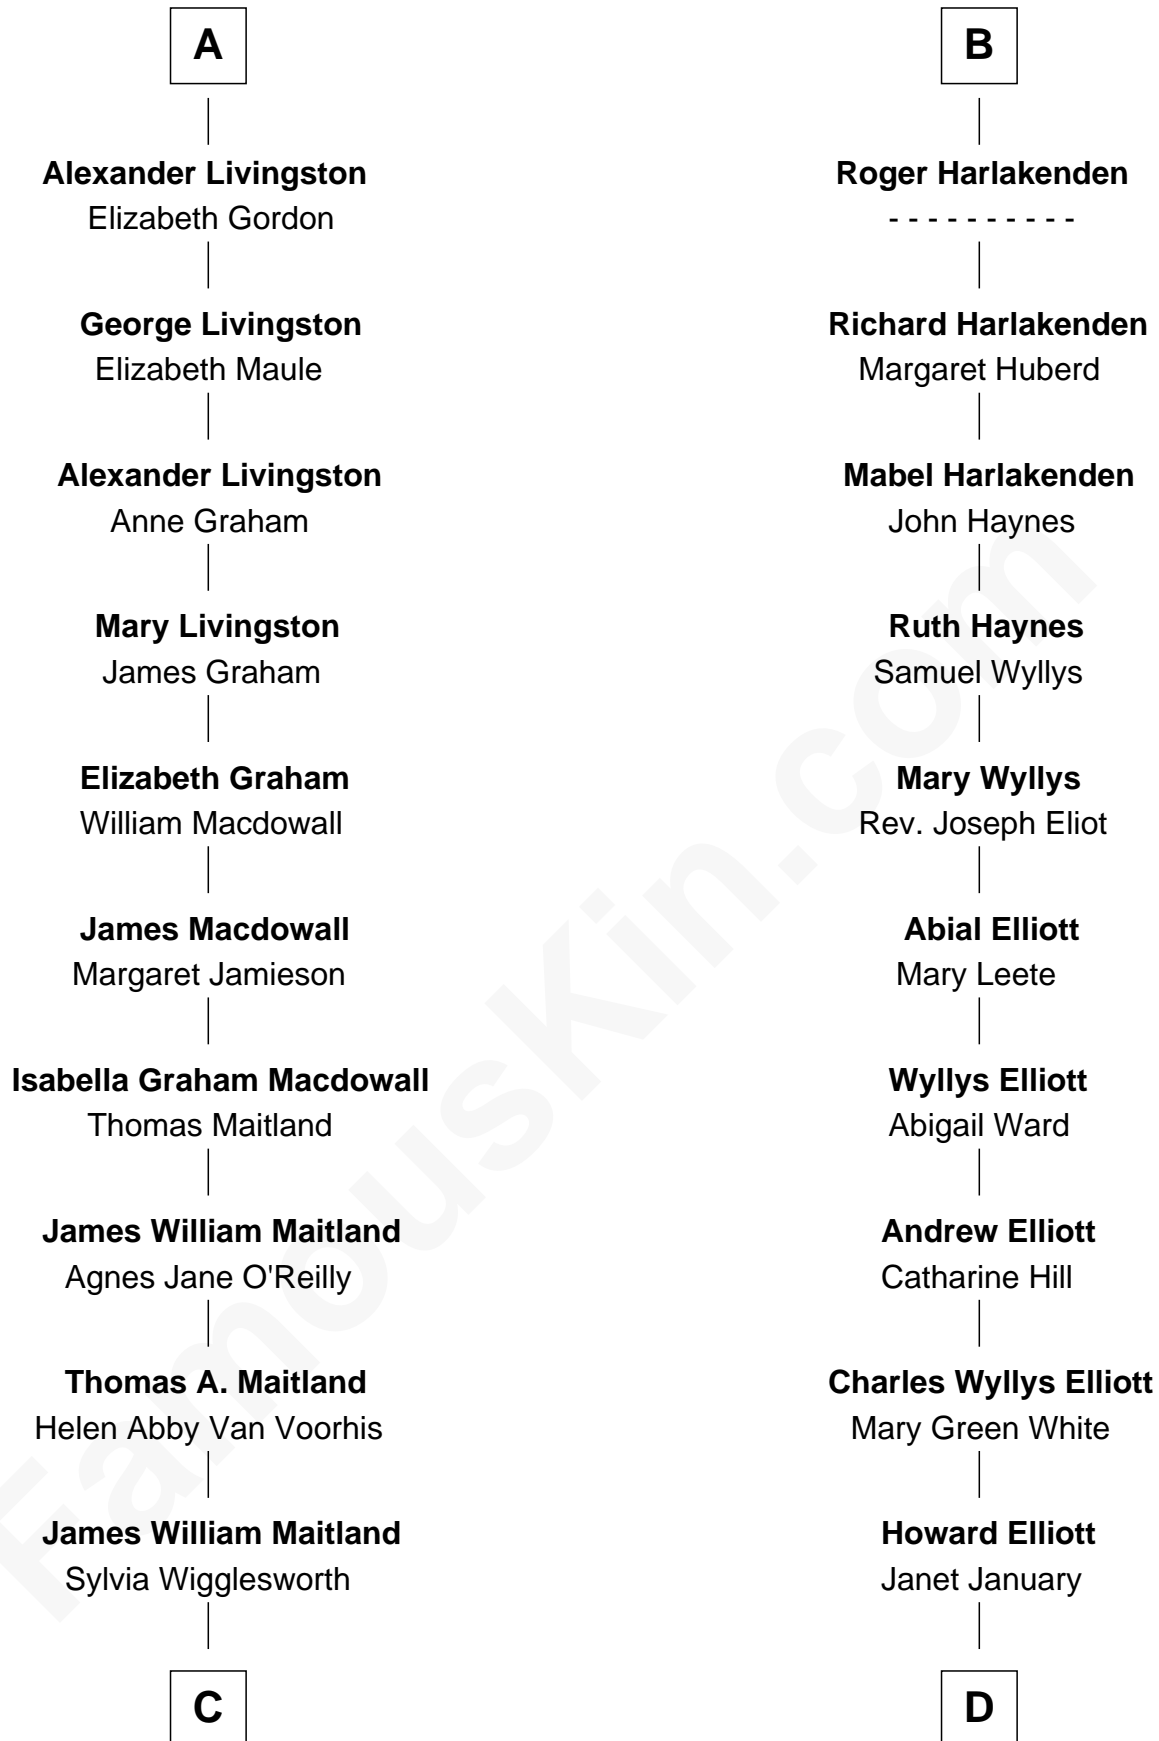

FamousKin.com Relationship Chart of

Howard Dean

79th Governor of Vermont

18th cousin 1 time removed of

Ali Wentworth

TV Actress and Comedienne

John of Gaunt

Katherine Roet

C

Andrea Belden Maitland

Howard Brush Dean

Howard Dean

79th Governor of Vermont

D

Janet January Elliott

Richard Bryant Hobart