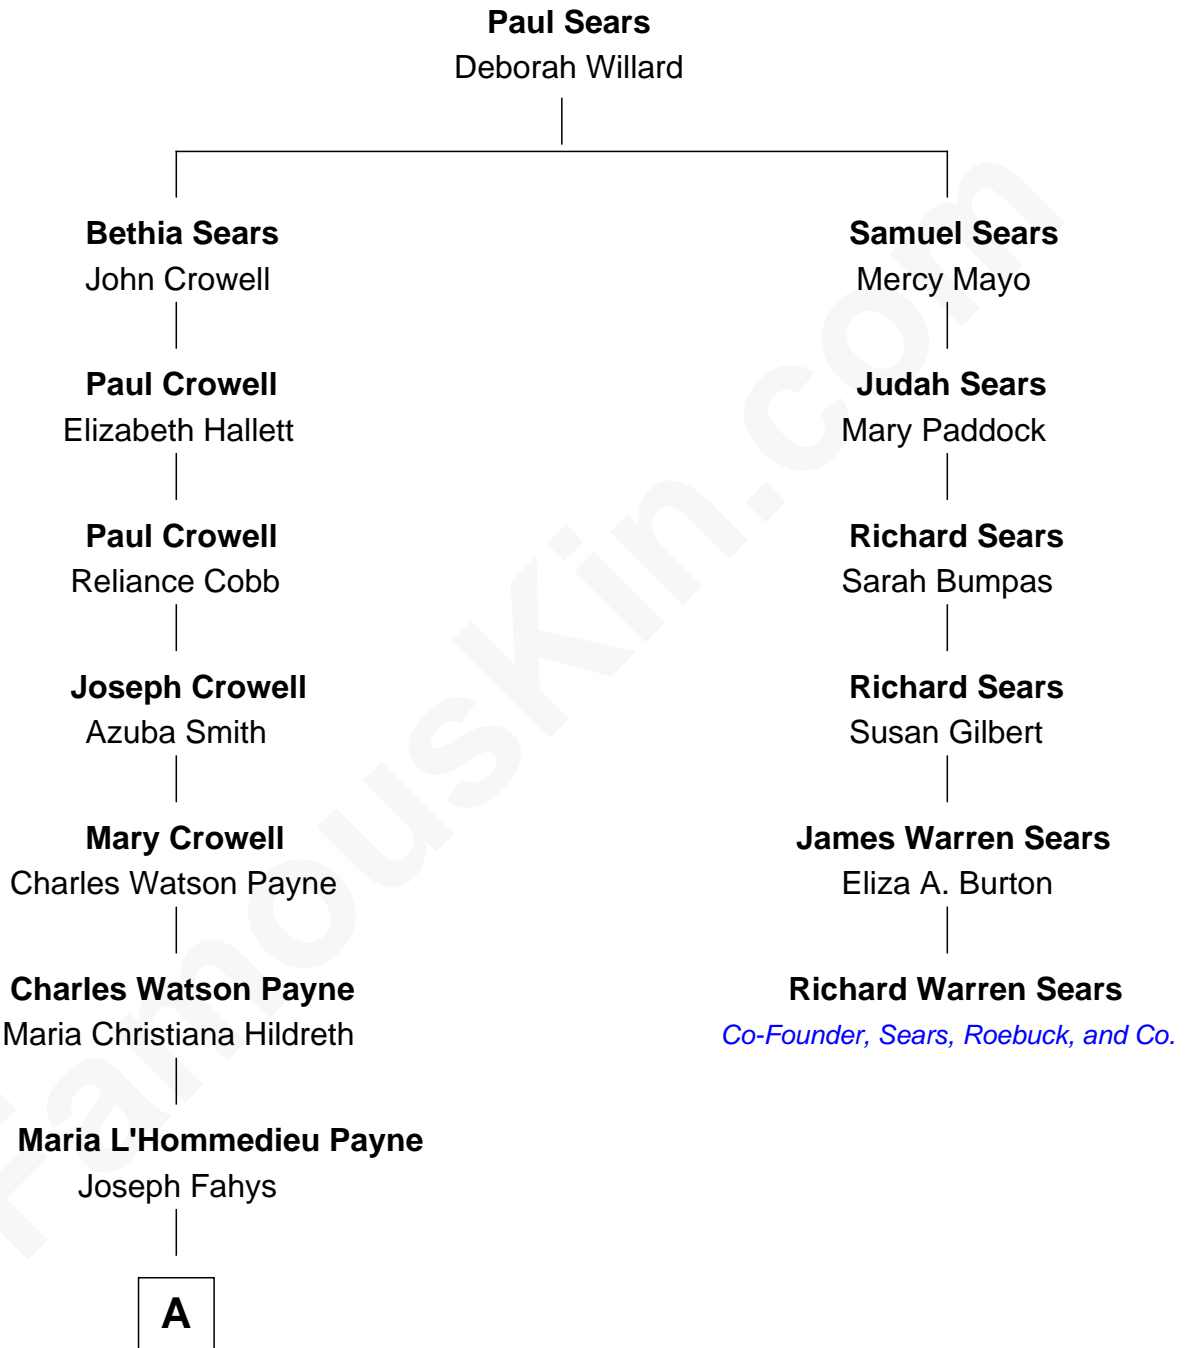

FamousKin.com

Relationship Chart of

Howard Dean

79th Governor of Vermont

5th cousin 5 times removed of

Richard Warren Sears

Co-Founder of Sears, Roebuck, & Co.

A

—
Lena Marianne Fahys

Henry Francis Cook

—
Maria Fahys Cook

Howard Brush Dean

—
Howard Brush Dean

Andrea Belden Maitland

—
Howard Dean

79th Governor of Vermont