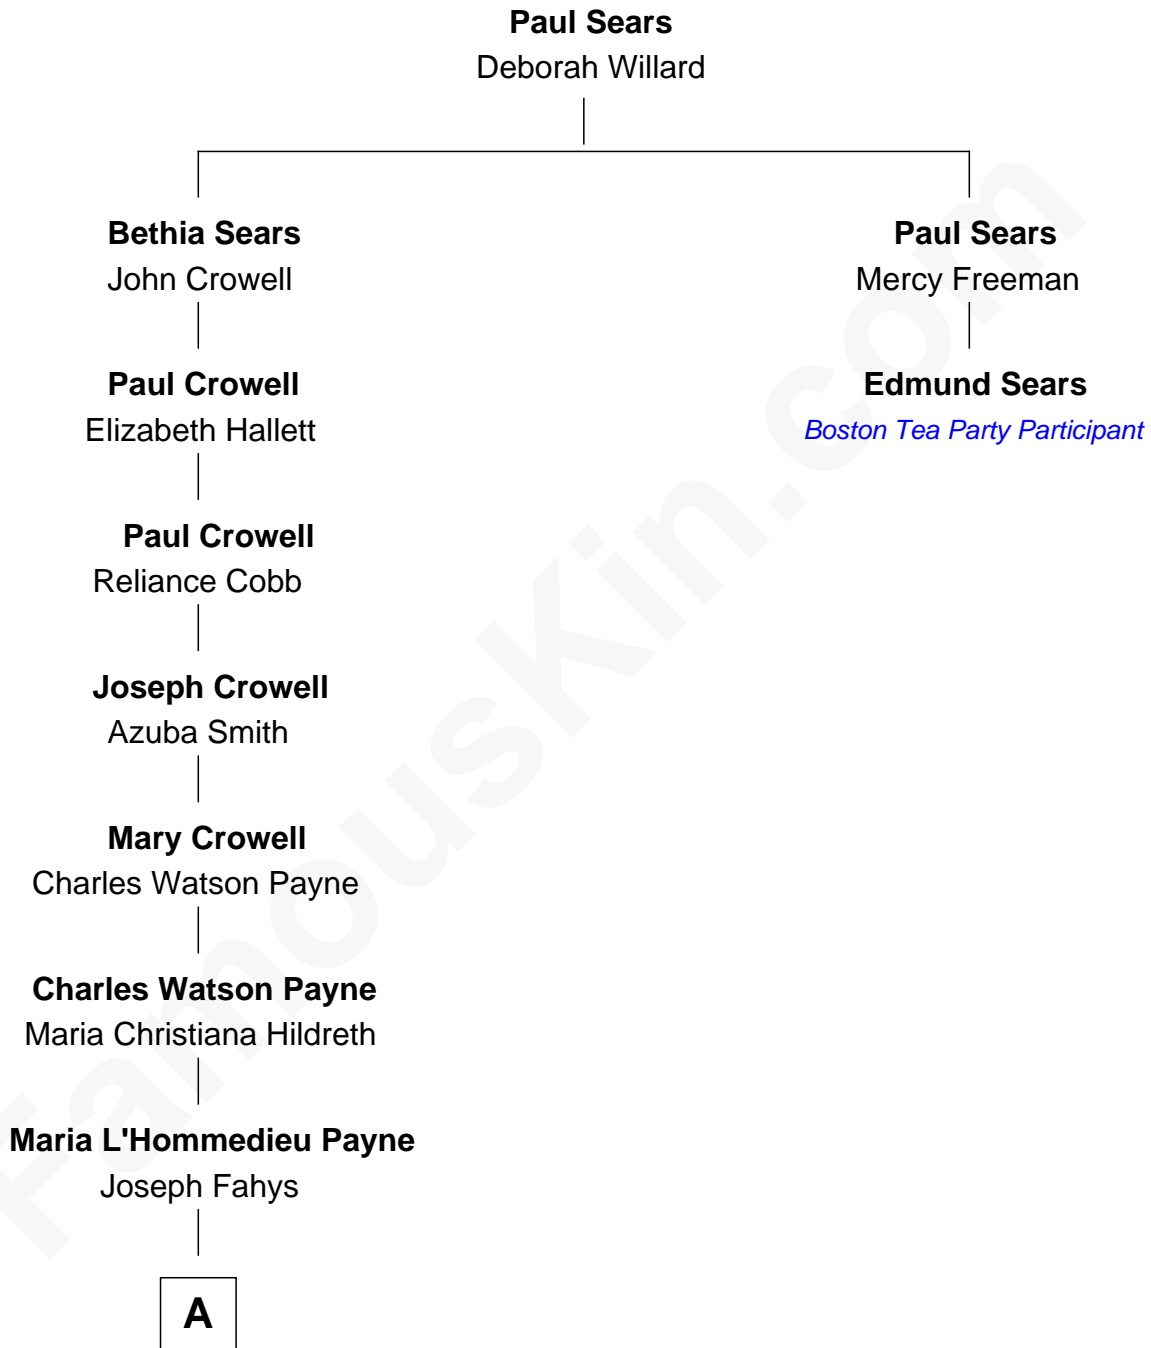

FamousKin.com Relationship Chart of

Howard Dean

79th Governor of Vermont

1st cousin 9 times removed of

Edmund Sears

Boston Tea Party Participant

A

—
Lena Marianne Fahys

Henry Francis Cook

—
Maria Fahys Cook

Howard Brush Dean

—
Howard Brush Dean

Andrea Belden Maitland

—
Howard Dean

79th Governor of Vermont