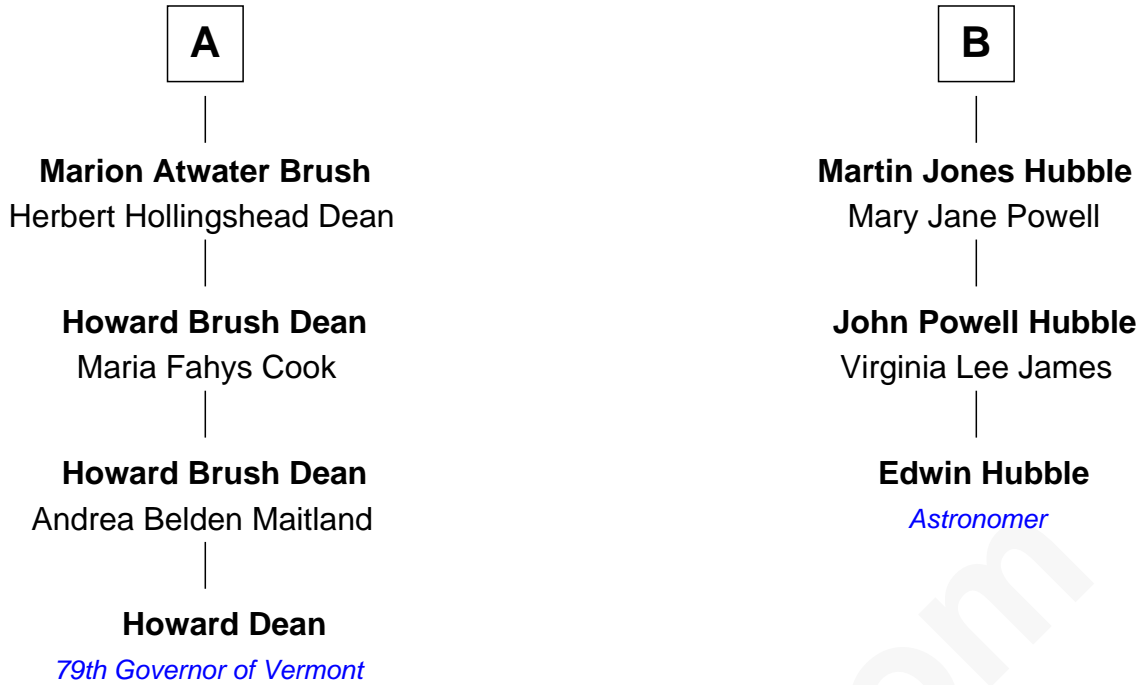

# FamousKin.com Relationship Chart of

**Howard Dean**

*79th Governor of Vermont*

9th cousin 1 time removed of

**Edwin Hubble**

*Astronomer*

FamousKin.com