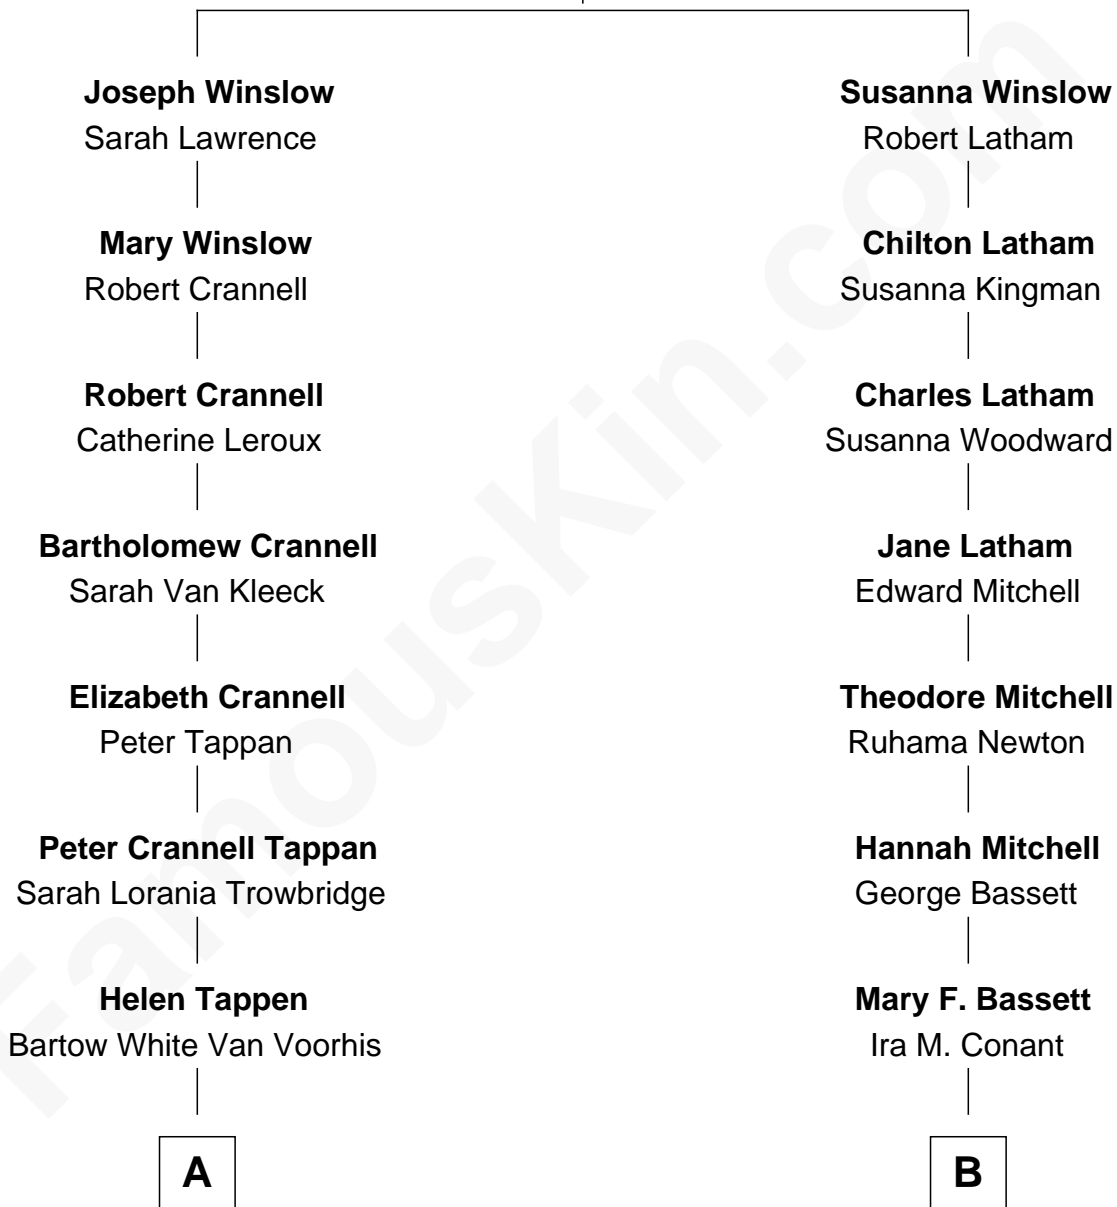

FamousKin.com

Relationship Chart of

Howard Dean

79th Governor of Vermont

10th cousin 1 time removed of

Nat Faxon

Actor, Comedian, Director and Screenwriter

John Winslow

Mary Chilton

A

Helen Abby Van Voorhis

Thomas A. Maitland

James William Maitland

Sylvia Wigglesworth

Andrea Belden Maitland

Howard Brush Dean