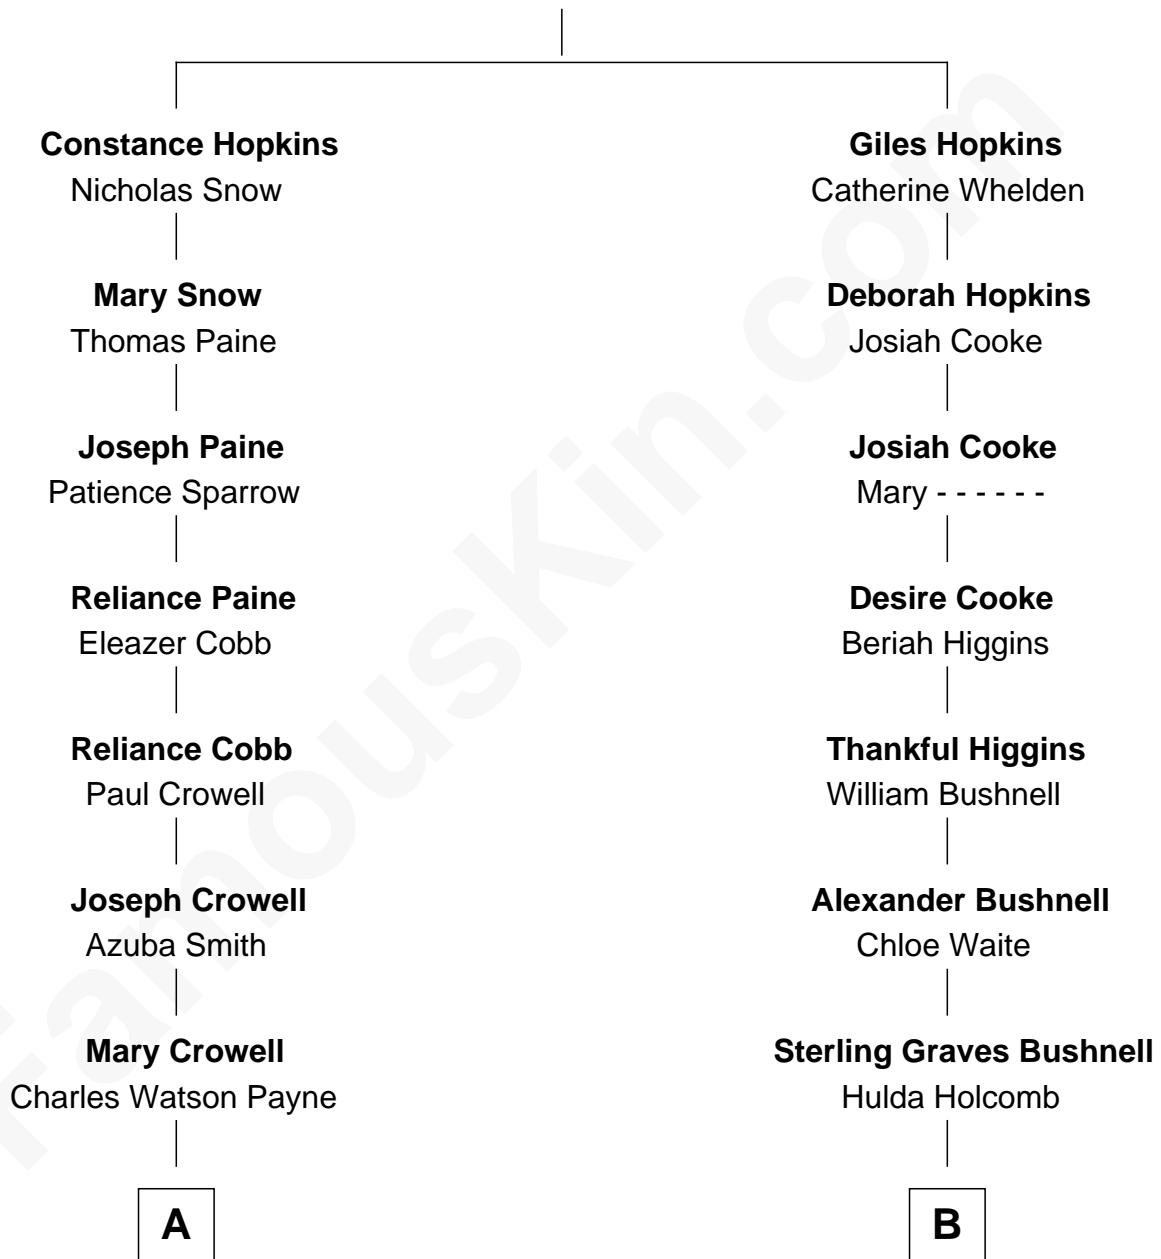

FamousKin.com Relationship Chart of

Howard Dean

79th Governor of Vermont

11th cousin 1 time removed of

Diane Brewster

TV and Movie Actress

Stephen Hopkins

Mary Kent alias Black

A

Charles Watson Payne
Maria Christiana Hildreth

Maria L'Hommedieu Payne
Joseph Fahys

Lena Marianne Fahys
Henry Francis Cook

Maria Fahys Cook
Howard Brush Dean

Howard Brush Dean
Andrea Belden Maitland

Howard Dean
79th Governor of Vermont

B

Rosella Bushnell
Jonathan West Sloane

William B. Sloane
Jennie M. Partridge

Grace Anna Sloane
Reginald Raymond Brewster

Phillip Sloane Brewster
Geraldine Craddock

Diane Brewster
TV and Movie Actress