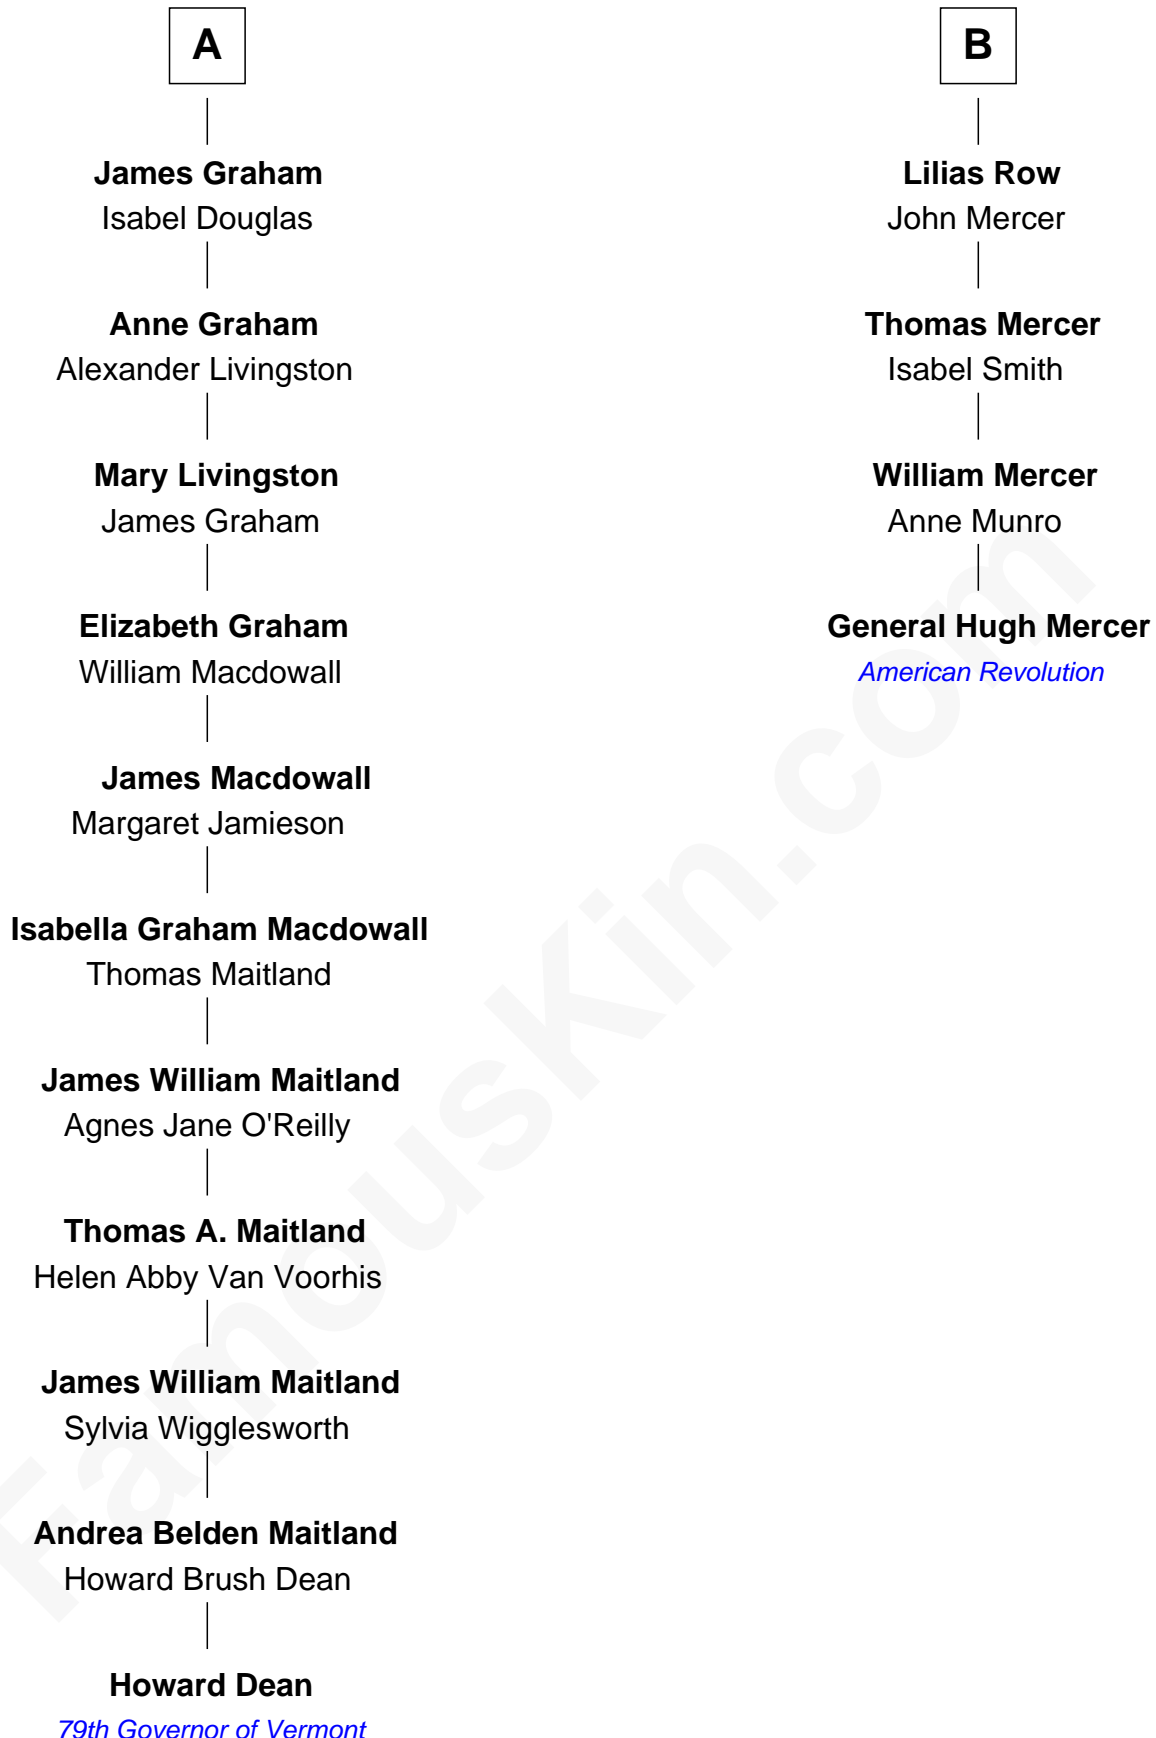

# FamousKin.com Relationship Chart of

**Howard Dean**

*79th Governor of Vermont*

10th cousin 7 times removed of

**General Hugh Mercer**

*American Revolution*

**Thomas Erskine**

Janet Douglas

Howard Dean photo by [John Hoke](#) (CC BY-SA 2.0)