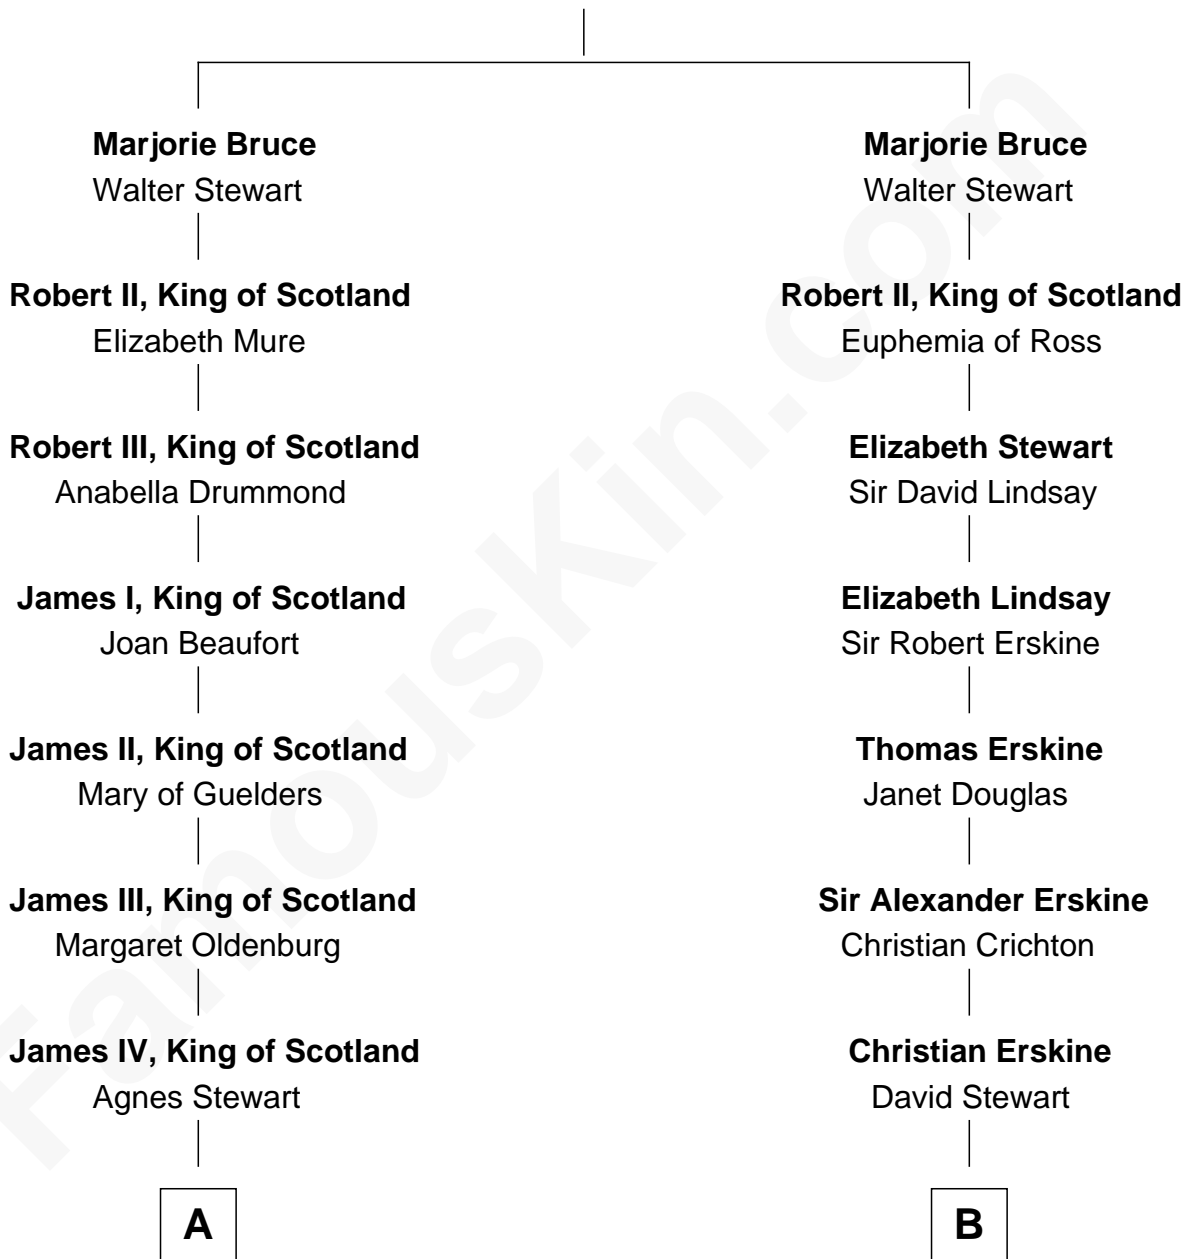

FamousKin.com

Relationship Chart of

Howard Dean

79th Governor of Vermont

15th cousin 6 times removed of

General Hugh Mercer
American Revolution

Robert I, King of Scotland
Isabella of Mar

C

—
James William Maitland

Agnes Jane O'Reilly

—
Thomas A. Maitland

Helen Abby Van Voorhis

—
James William Maitland

Sylvia Wigglesworth

—
Andrea Belden Maitland

Howard Brush Dean

—
Howard Dean

79th Governor of Vermont