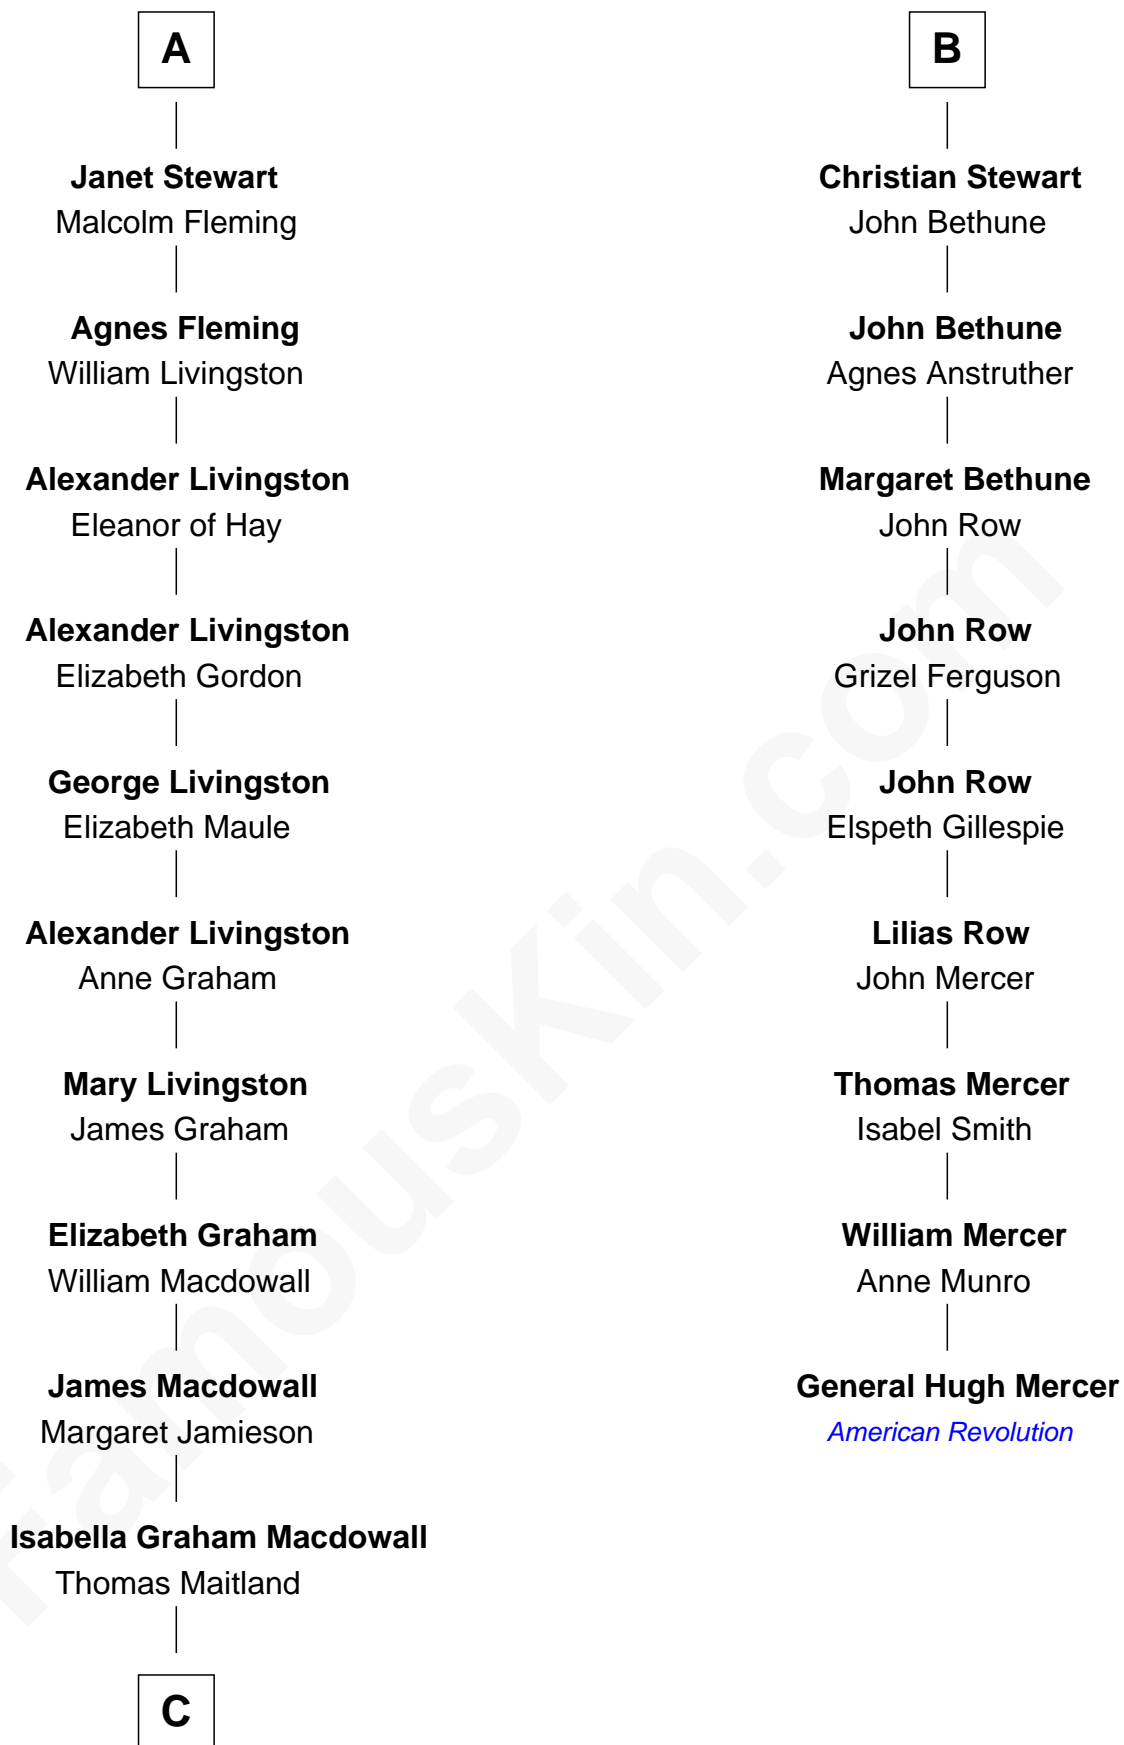

FamousKin.com

Relationship Chart of

Howard Dean

79th Governor of Vermont

15th cousin 6 times removed of

General Hugh Mercer
American Revolution

Robert I, King of Scotland
Isabella of Mar

C

—
James William Maitland

Agnes Jane O'Reilly

—
Thomas A. Maitland

Helen Abby Van Voorhis

—
James William Maitland

Sylvia Wigglesworth

—
Andrea Belden Maitland

Howard Brush Dean