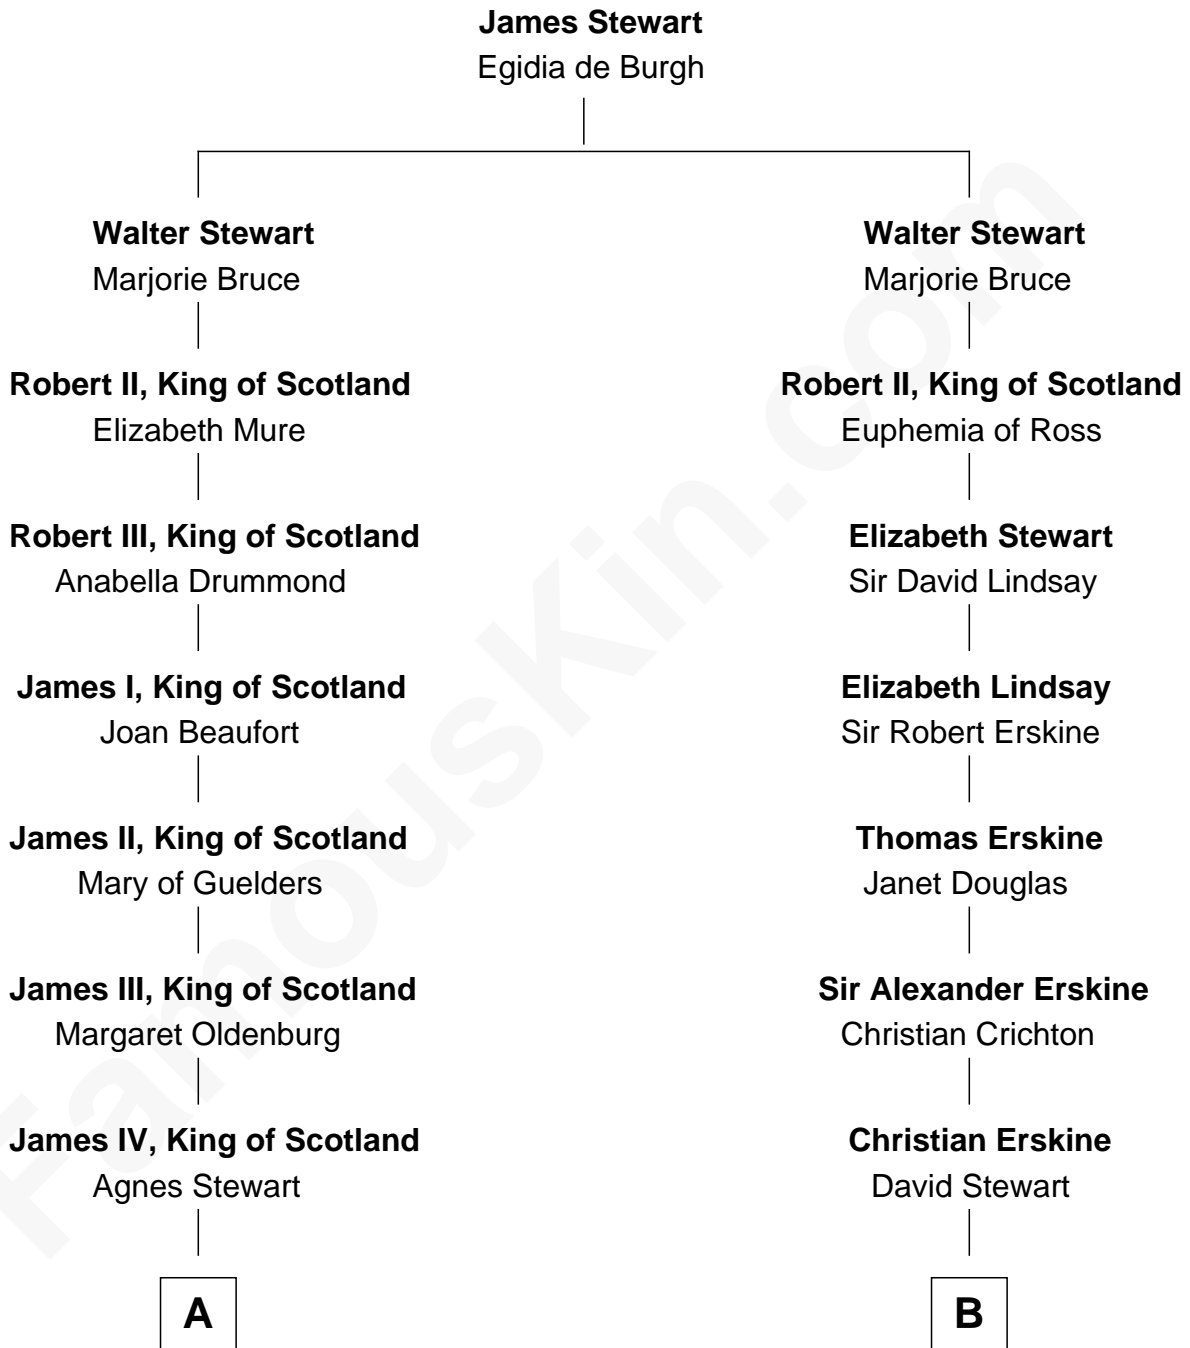

FamousKin.com

Relationship Chart of

Howard Dean

79th Governor of Vermont

15th cousin 6 times removed of

General Hugh Mercer

American Revolution