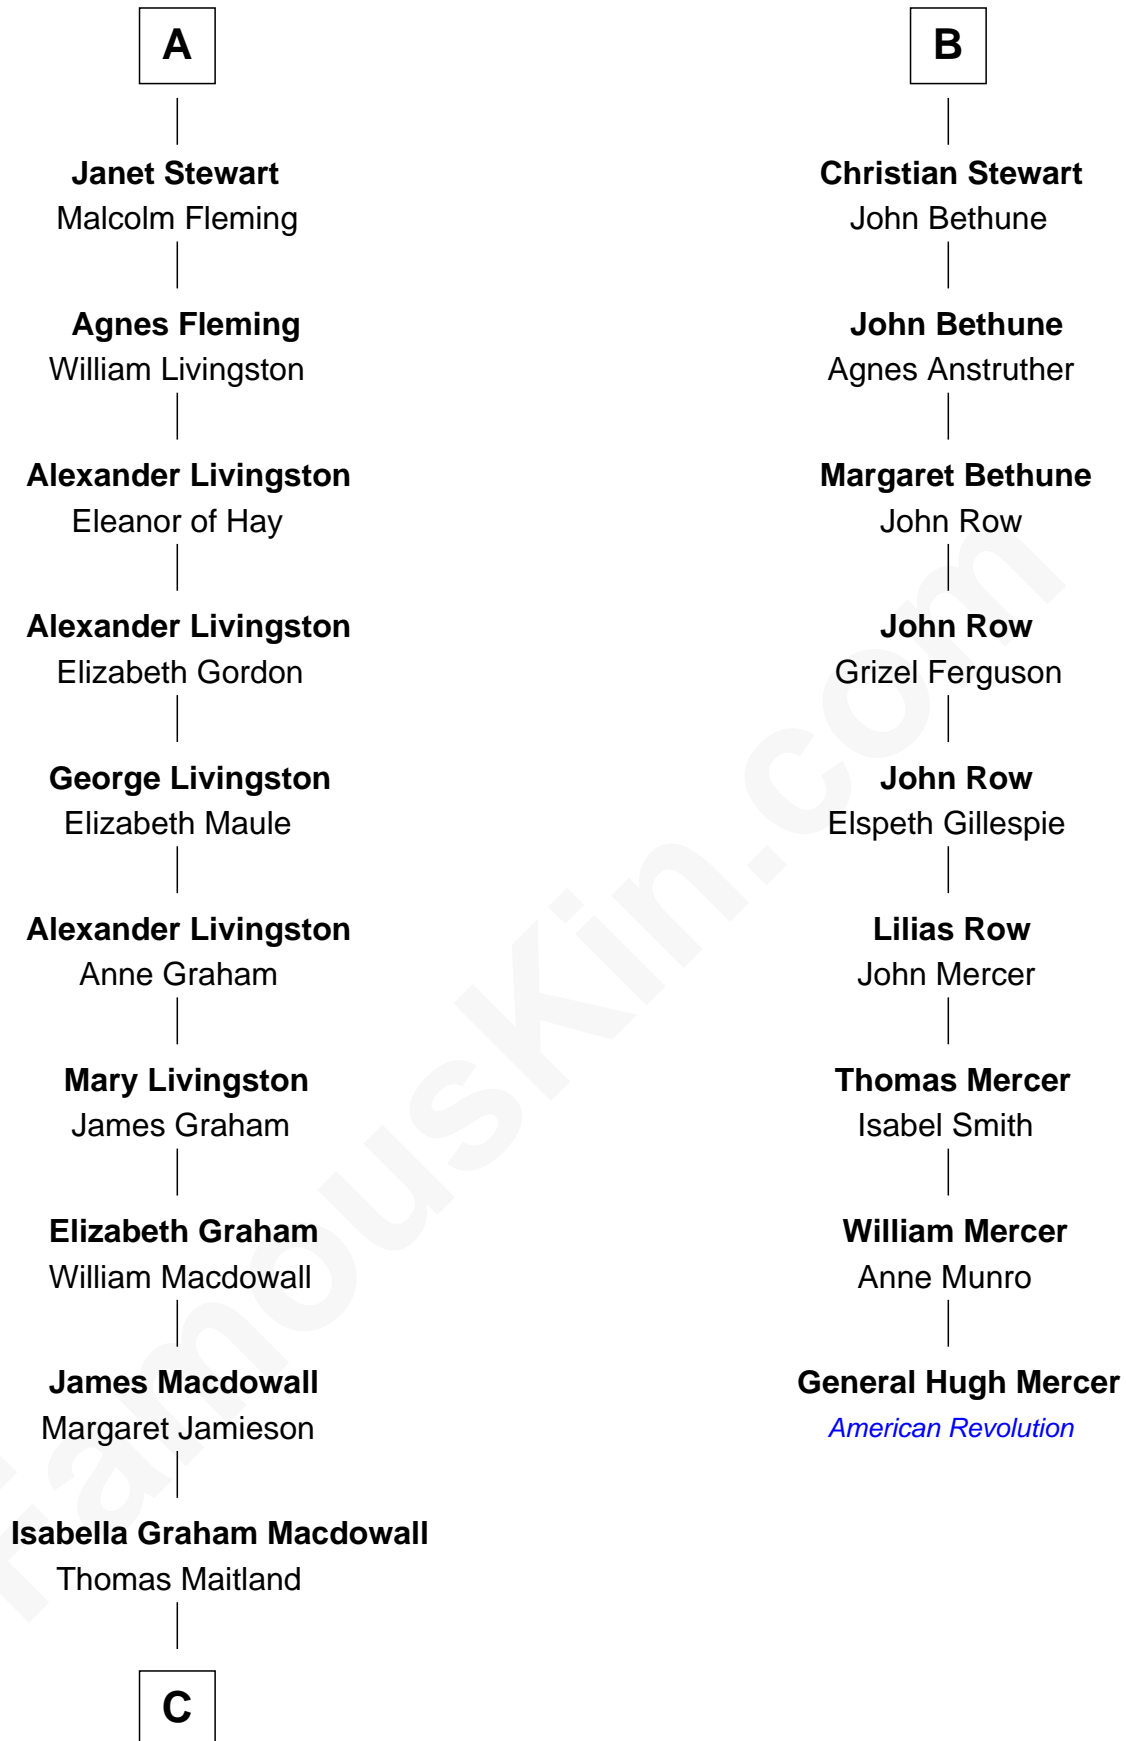

## Relationship Chart of

### Howard Dean

*79th Governor of Vermont*

15th cousin 6 times removed of

### General Hugh Mercer

*American Revolution*

**C**

—  
**James William Maitland**

Agnes Jane O'Reilly

—  
**Thomas A. Maitland**

Helen Abby Van Voorhis

—  
**James William Maitland**