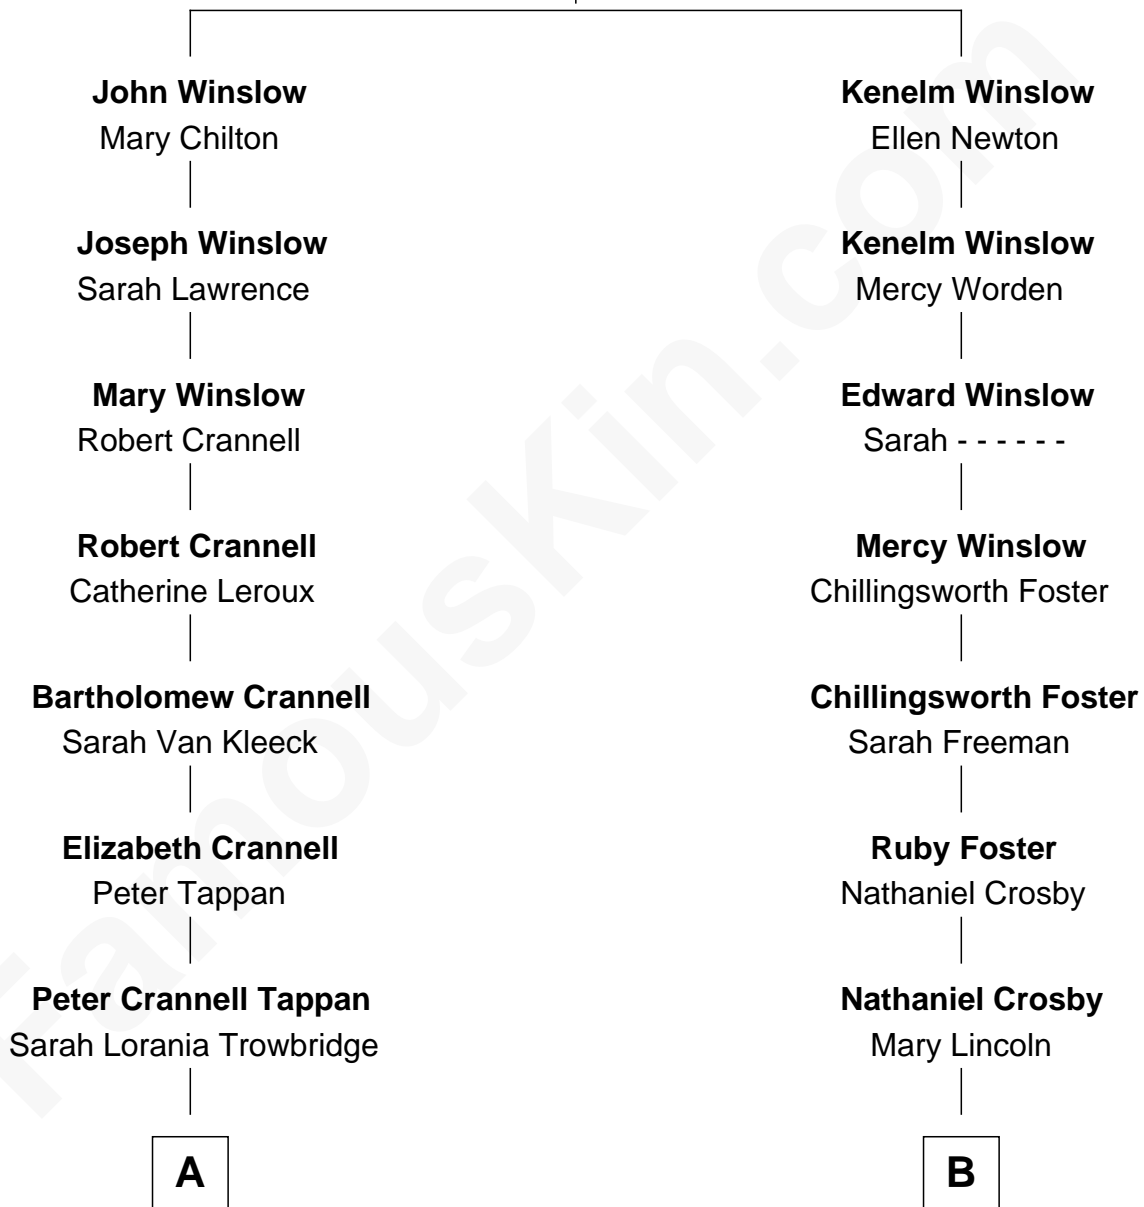

# FamousKin.com Relationship Chart of

**Howard Dean**

*79th Governor of Vermont*

9th cousin 2 times removed of

**Bing Crosby**

*Singer and Movie Actor*

**Edward Winslow**  
Magdalen Oliver

**A**

**Helen Tappen**  
Bartow White Van Voorhis

**Helen Abby Van Voorhis**  
Thomas A. Maitland

**James William Maitland**  
Sylvia Wigglesworth

**Andrea Belden Maitland**  
Howard Brush Dean

**Howard Dean**  
*79th Governor of Vermont*