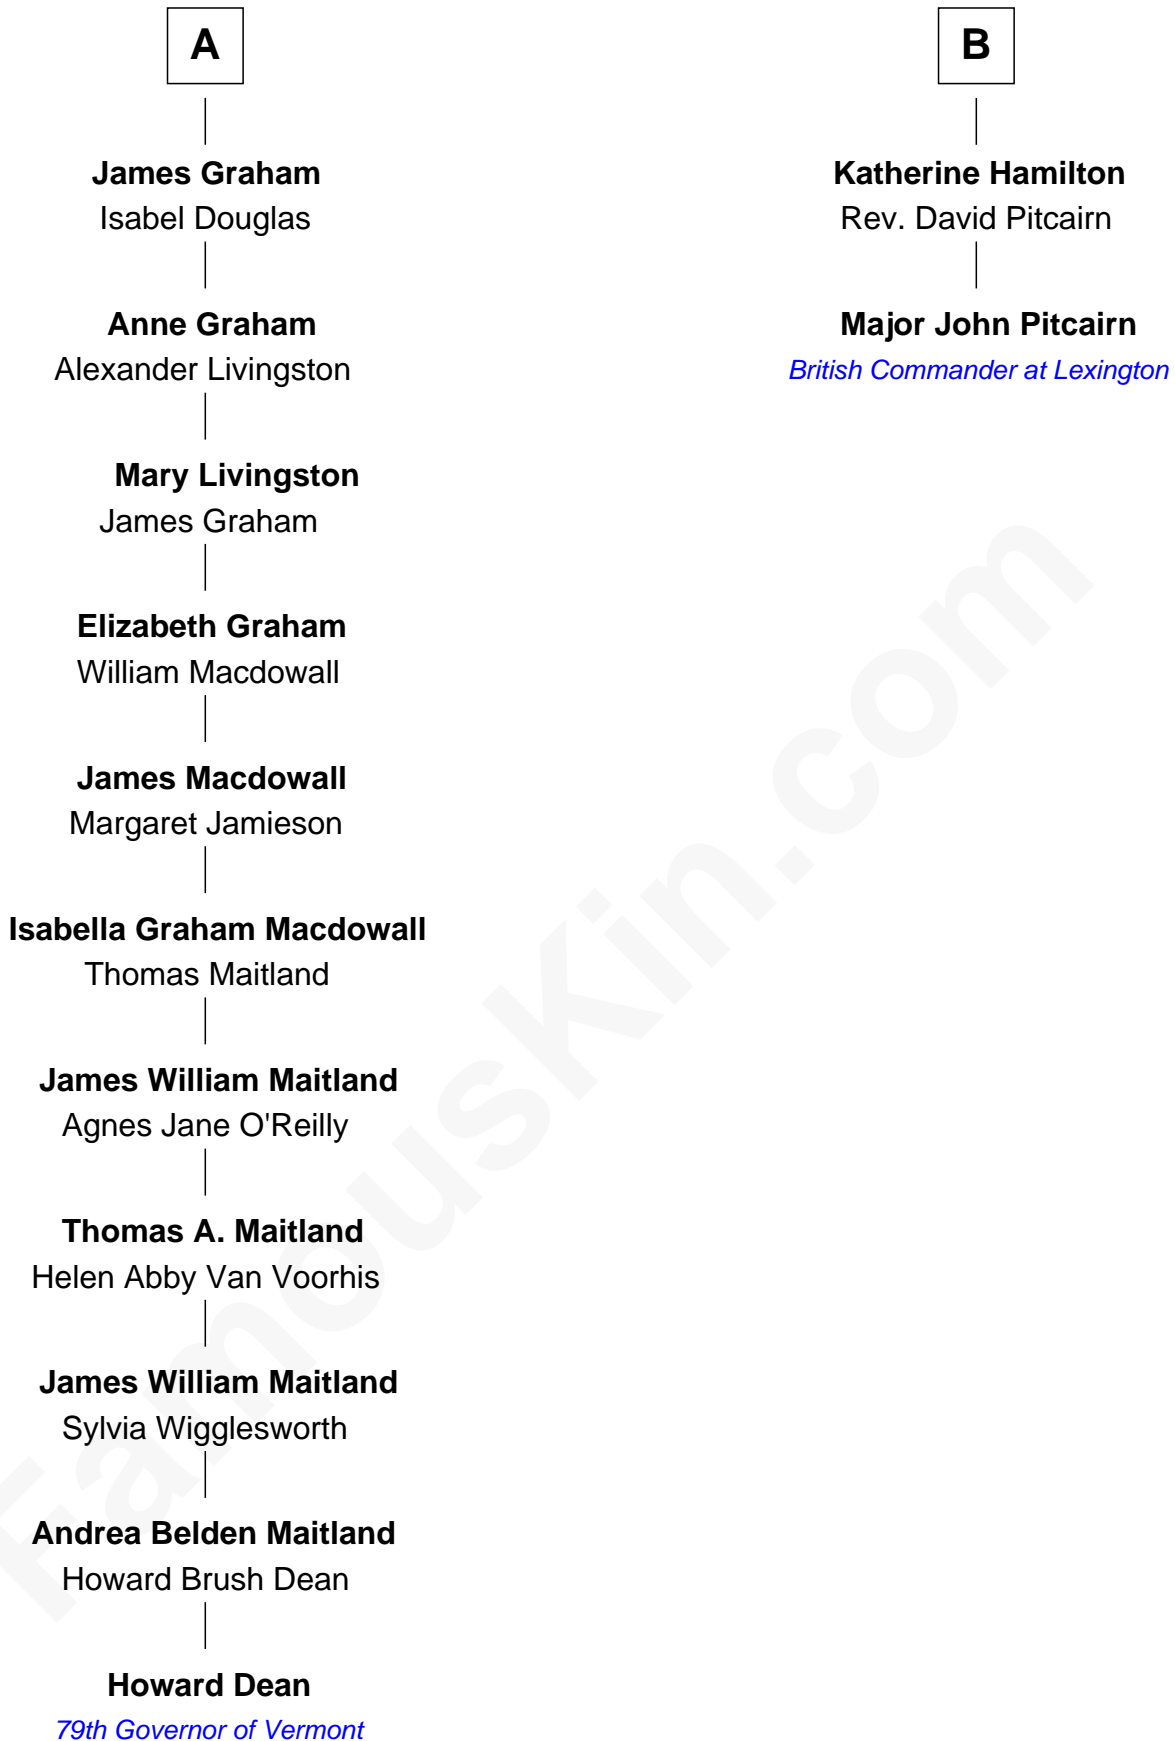

## Relationship Chart of

### Howard Dean

79th Governor of Vermont

8th cousin 9 times removed of

### Major John Pitcairn

British Commander at Battle of Lexington

Howard Dean photo by [John Hoke](#) (CC BY-SA 2.0)