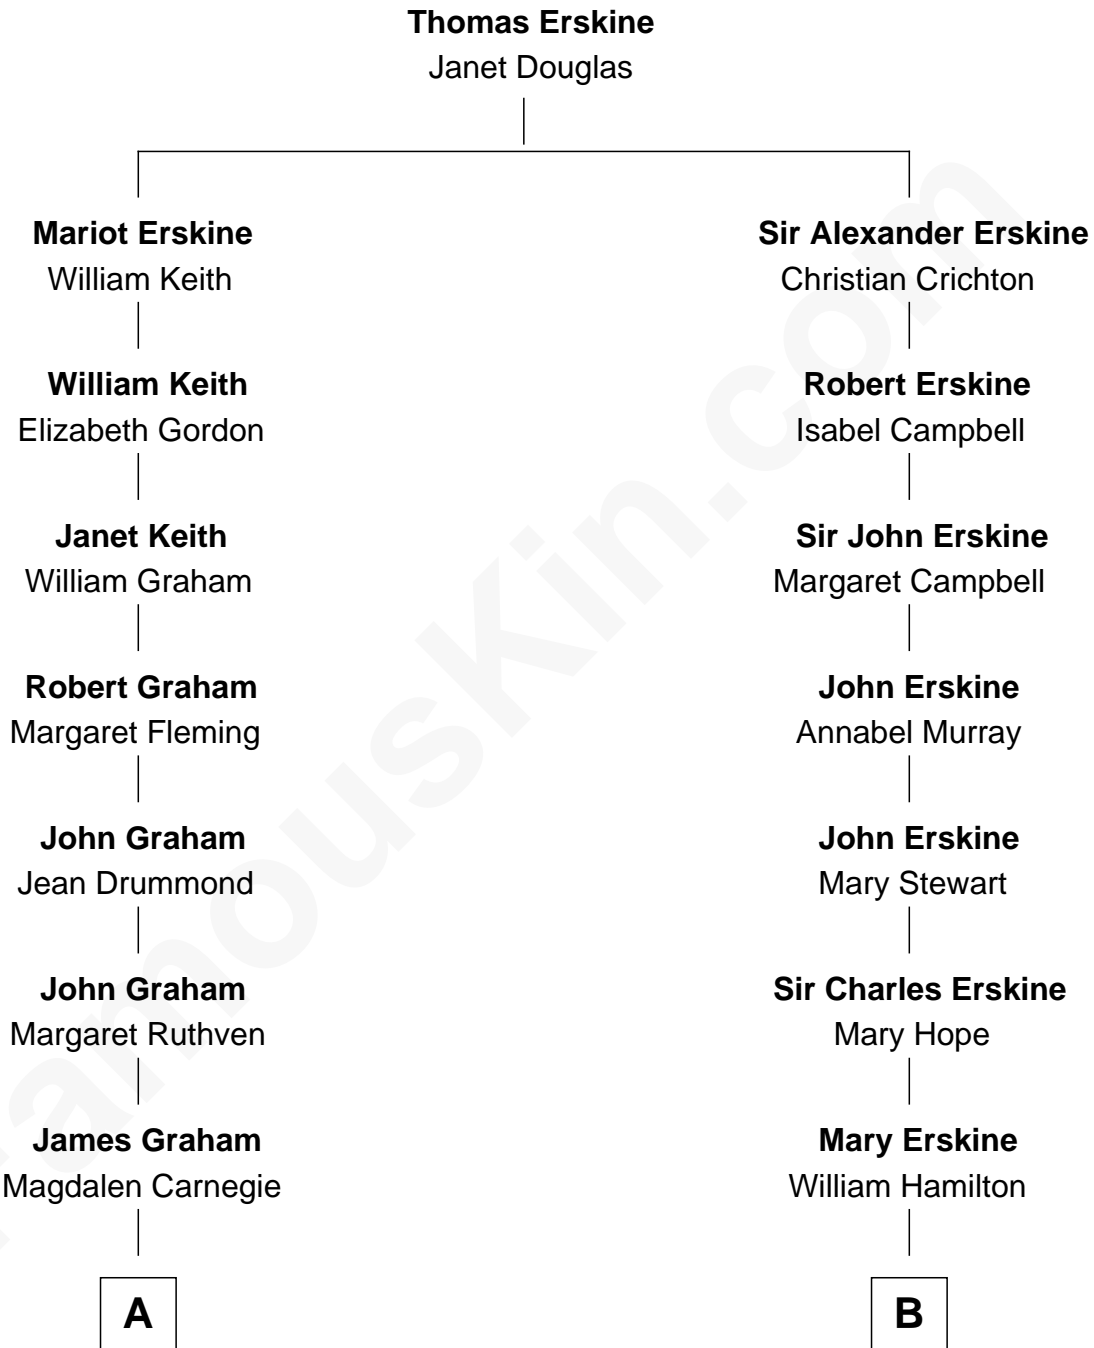

FamousKin.com

Relationship Chart of

Howard Dean

79th Governor of Vermont

8th cousin 9 times removed of

Major John Pitcairn

British Commander at Battle of Lexington