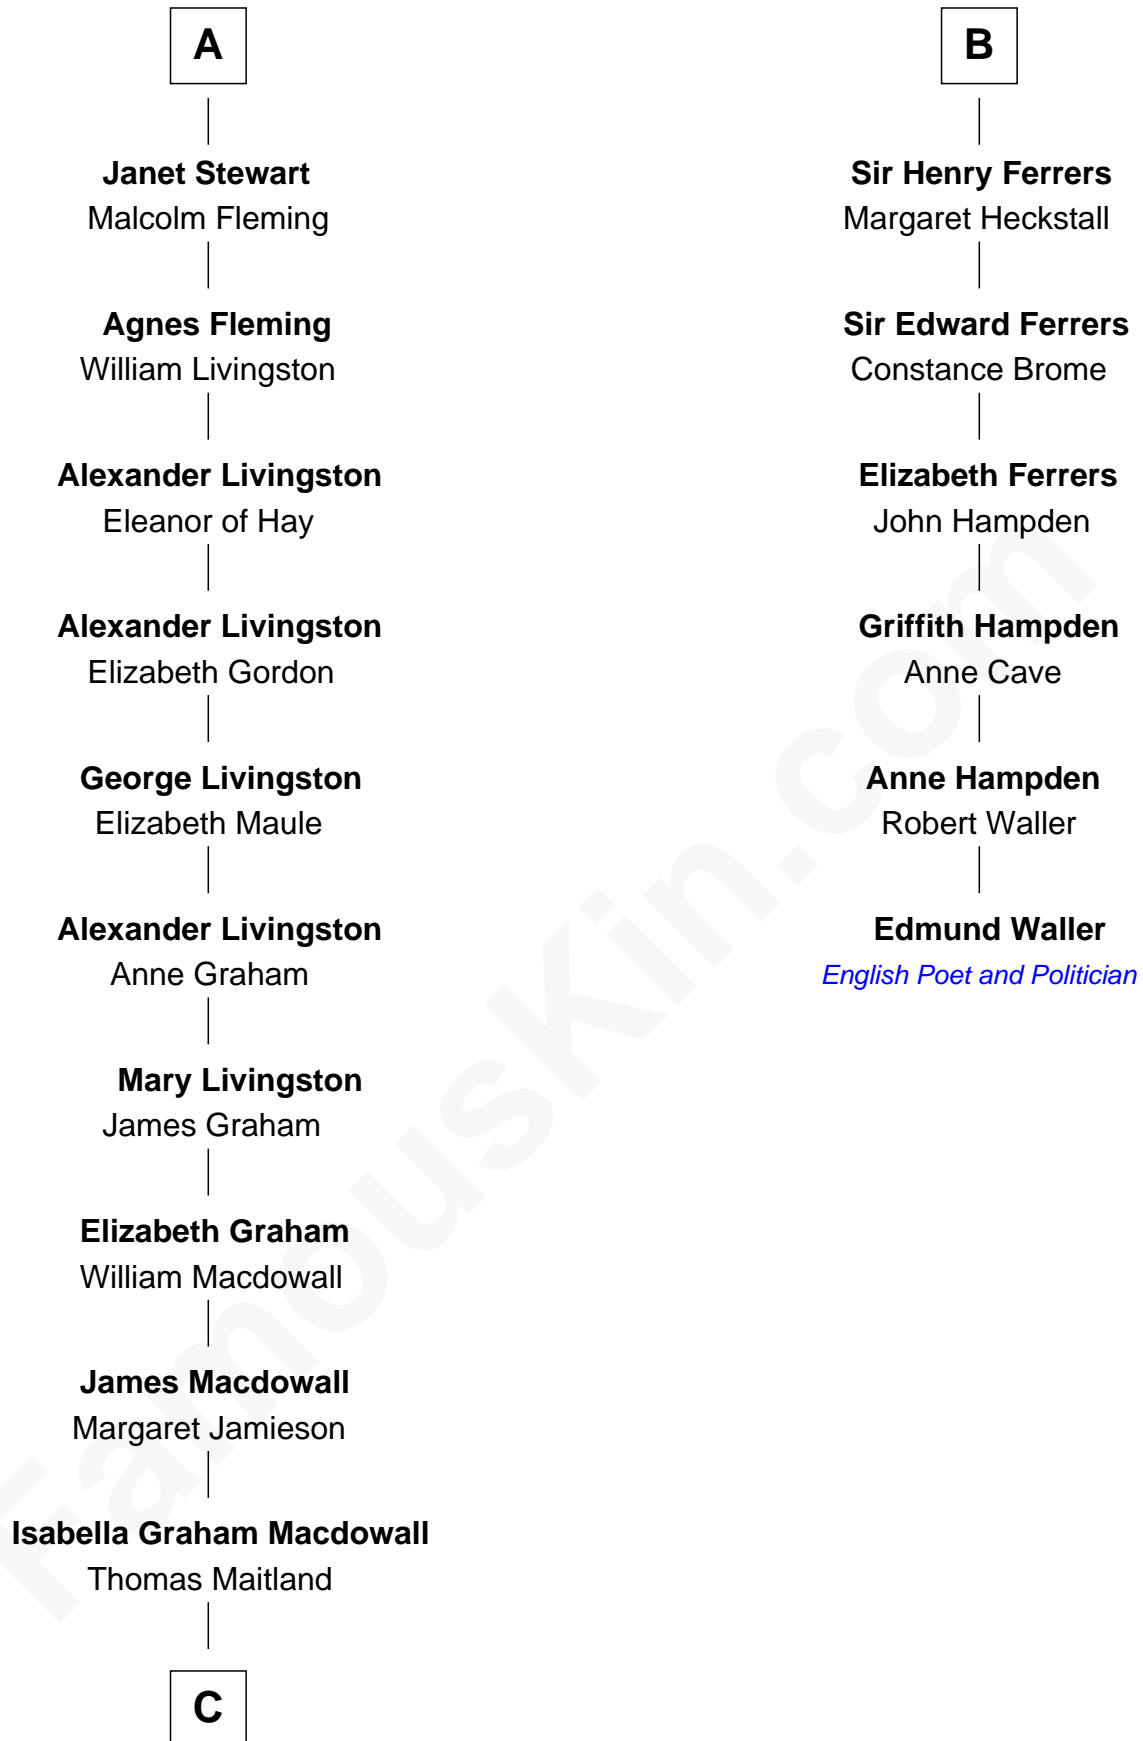

FamousKin.com Relationship Chart of

Howard Dean

79th Governor of Vermont

12th cousin 9 times removed of

Edmund Waller

English Poet and Politician

C

—
James William Maitland

Agnes Jane O'Reilly

—
Thomas A. Maitland

Helen Abby Van Voorhis

—
James William Maitland

Sylvia Wigglesworth

—
Andrea Belden Maitland

Howard Brush Dean

—
Howard Dean

79th Governor of Vermont