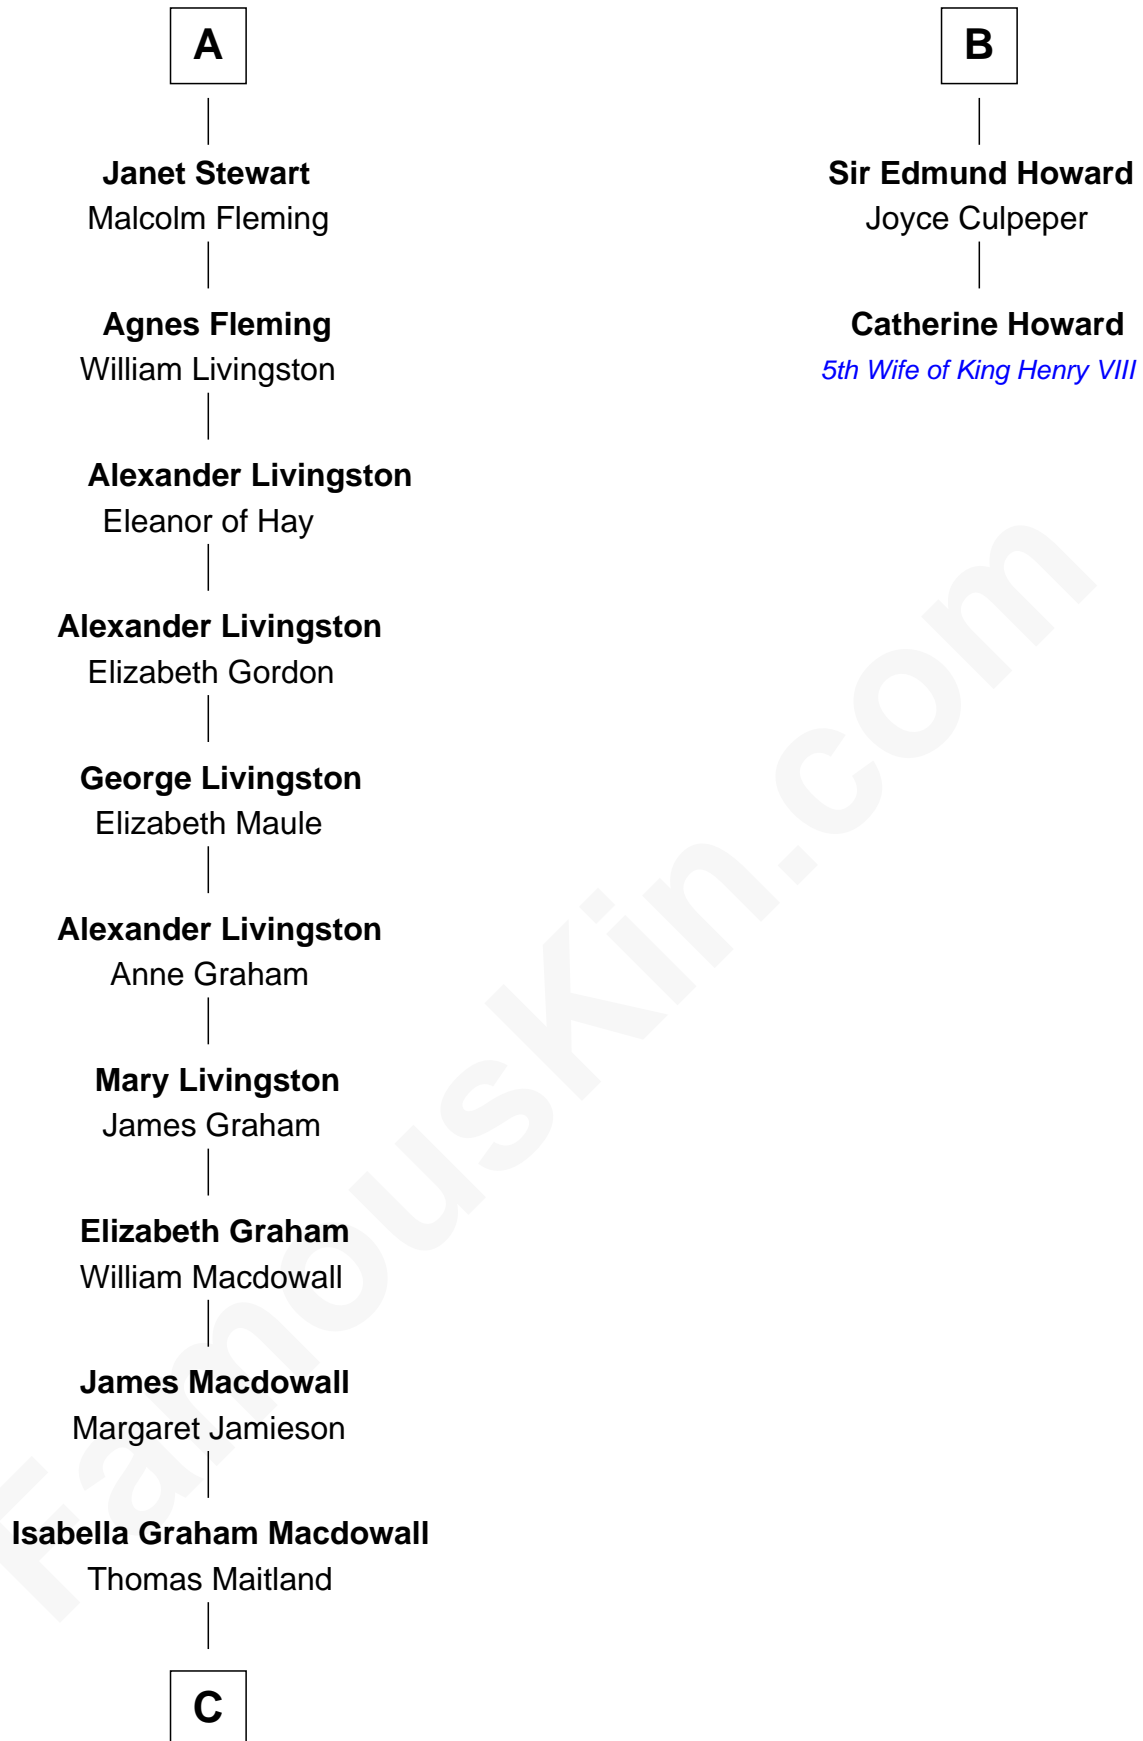

## Relationship Chart of

### Howard Dean

79th Governor of Vermont

8th cousin 13 times removed of

### Catherine Howard

5th Wife of King Henry VIII

**C**

James William Maitland

Agnes Jane O'Reilly

Thomas A. Maitland

Helen Abby Van Voorhis

James William Maitland