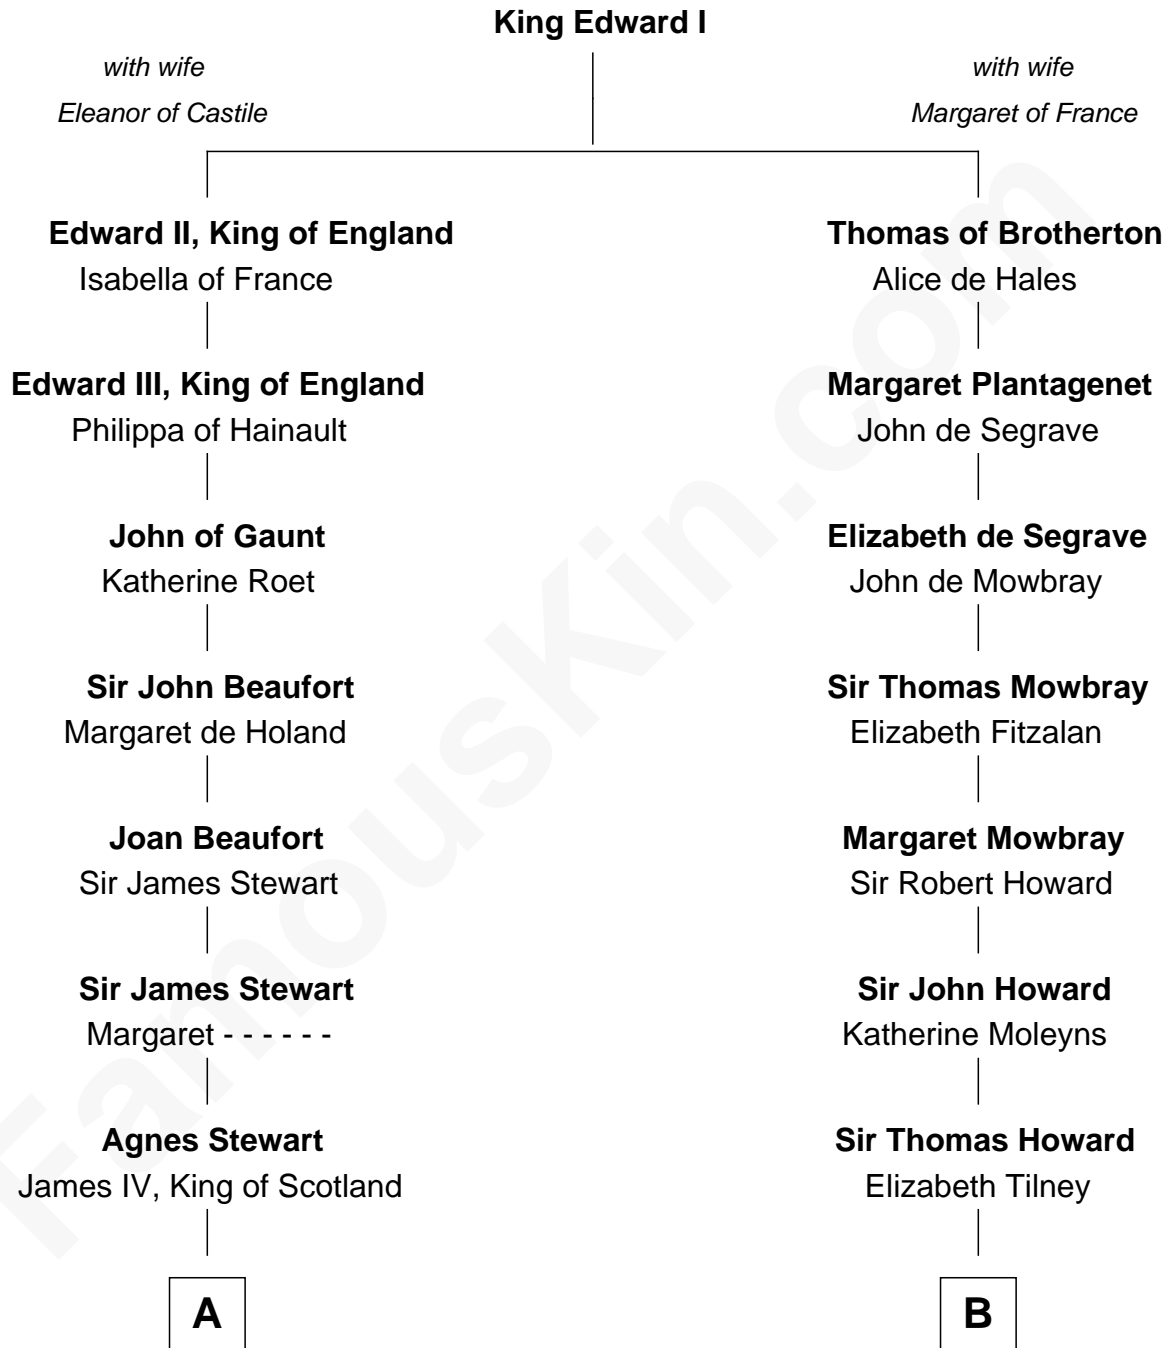

Catherine Howard

5th Wife of King Henry VIII