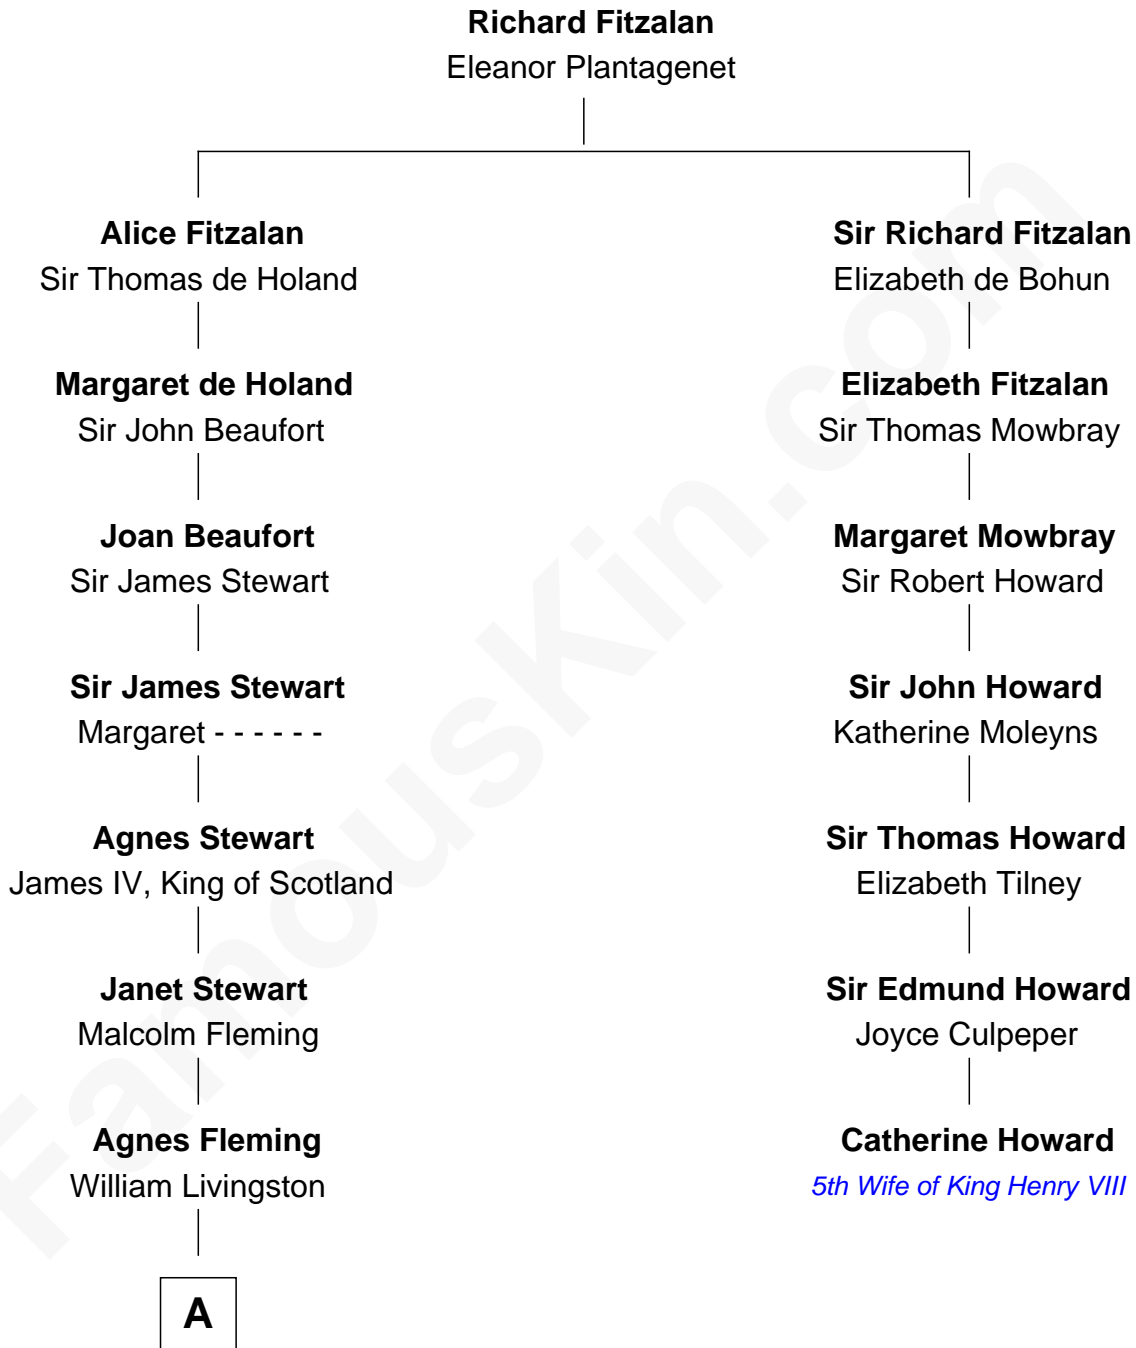

FamousKin.com

Relationship Chart of

Howard Dean

79th Governor of Vermont

6th cousin 13 times removed of

Catherine Howard

5th Wife of King Henry VIII

B

James William Maitland

Sylvia Wigglesworth

Andrea Belden Maitland

Howard Brush Dean

Howard Dean

79th Governor of Vermont

FamousKin.com