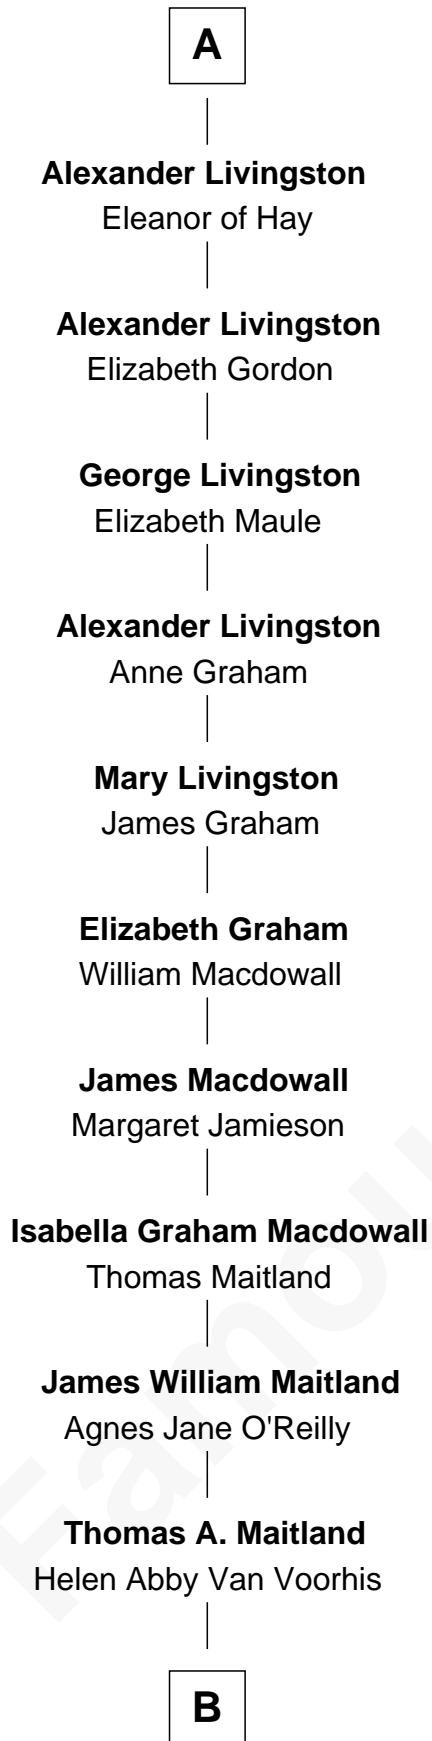

FamousKin.com

Relationship Chart of

Howard Dean

79th Governor of Vermont

6th cousin 13 times removed of

Catherine Howard

5th Wife of King Henry VIII

B

James William Maitland

Sylvia Wigglesworth

Andrea Belden Maitland

Howard Brush Dean

Howard Dean

79th Governor of Vermont

FamousKin.com