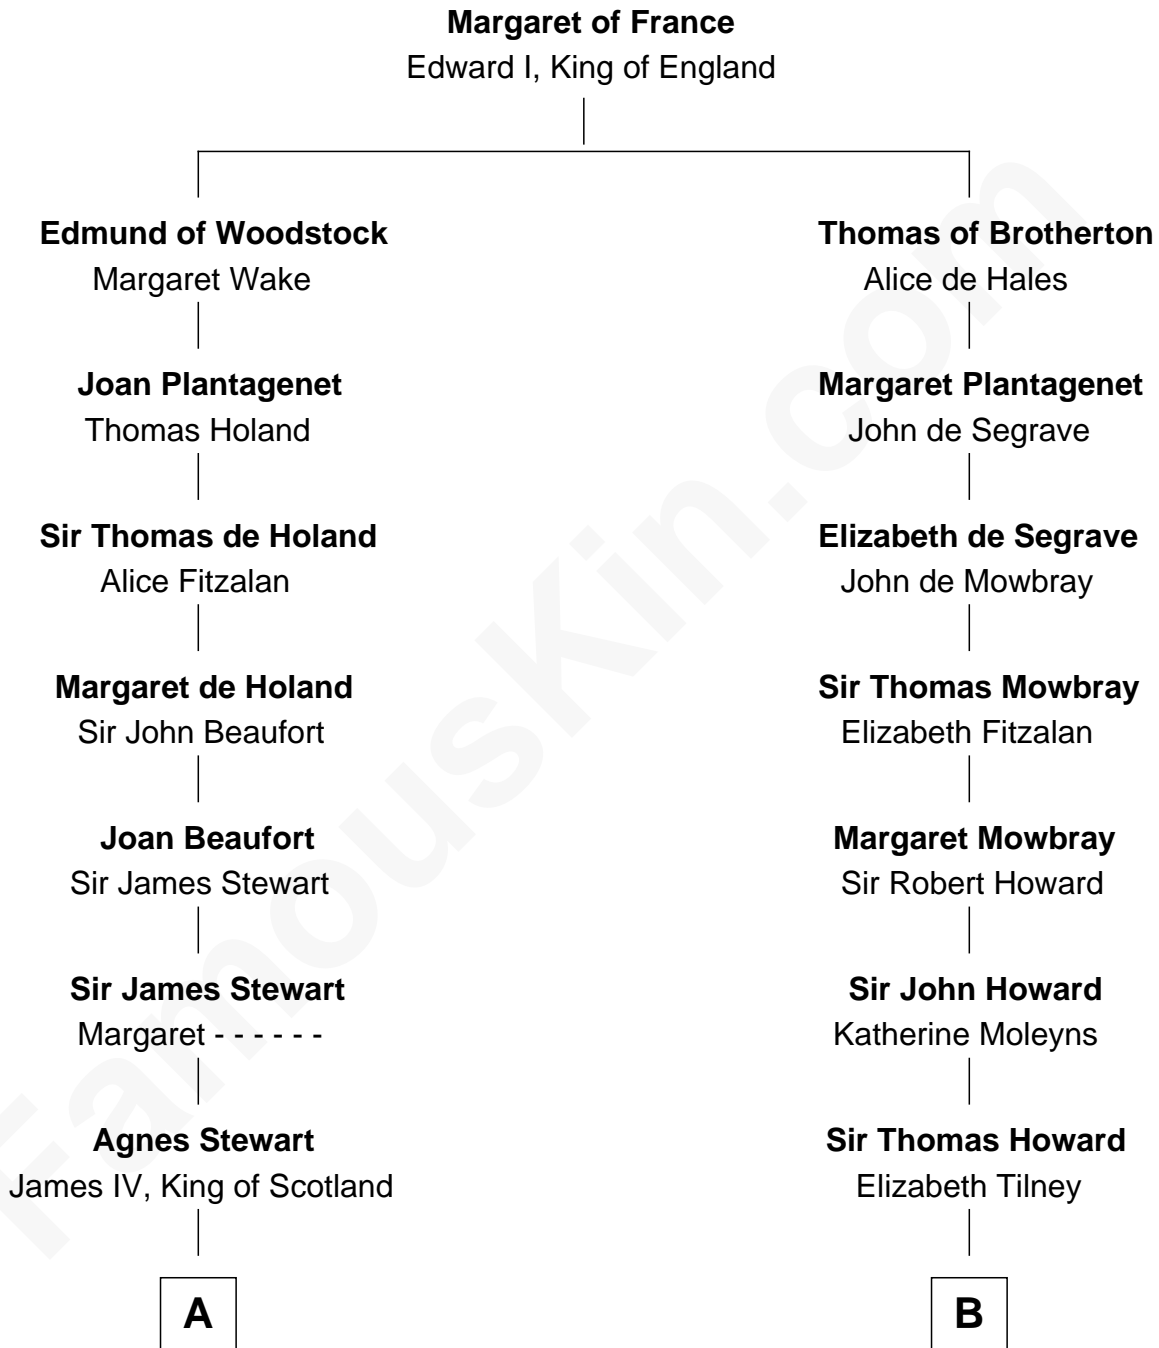

Catherine Howard

5th Wife of King Henry VIII