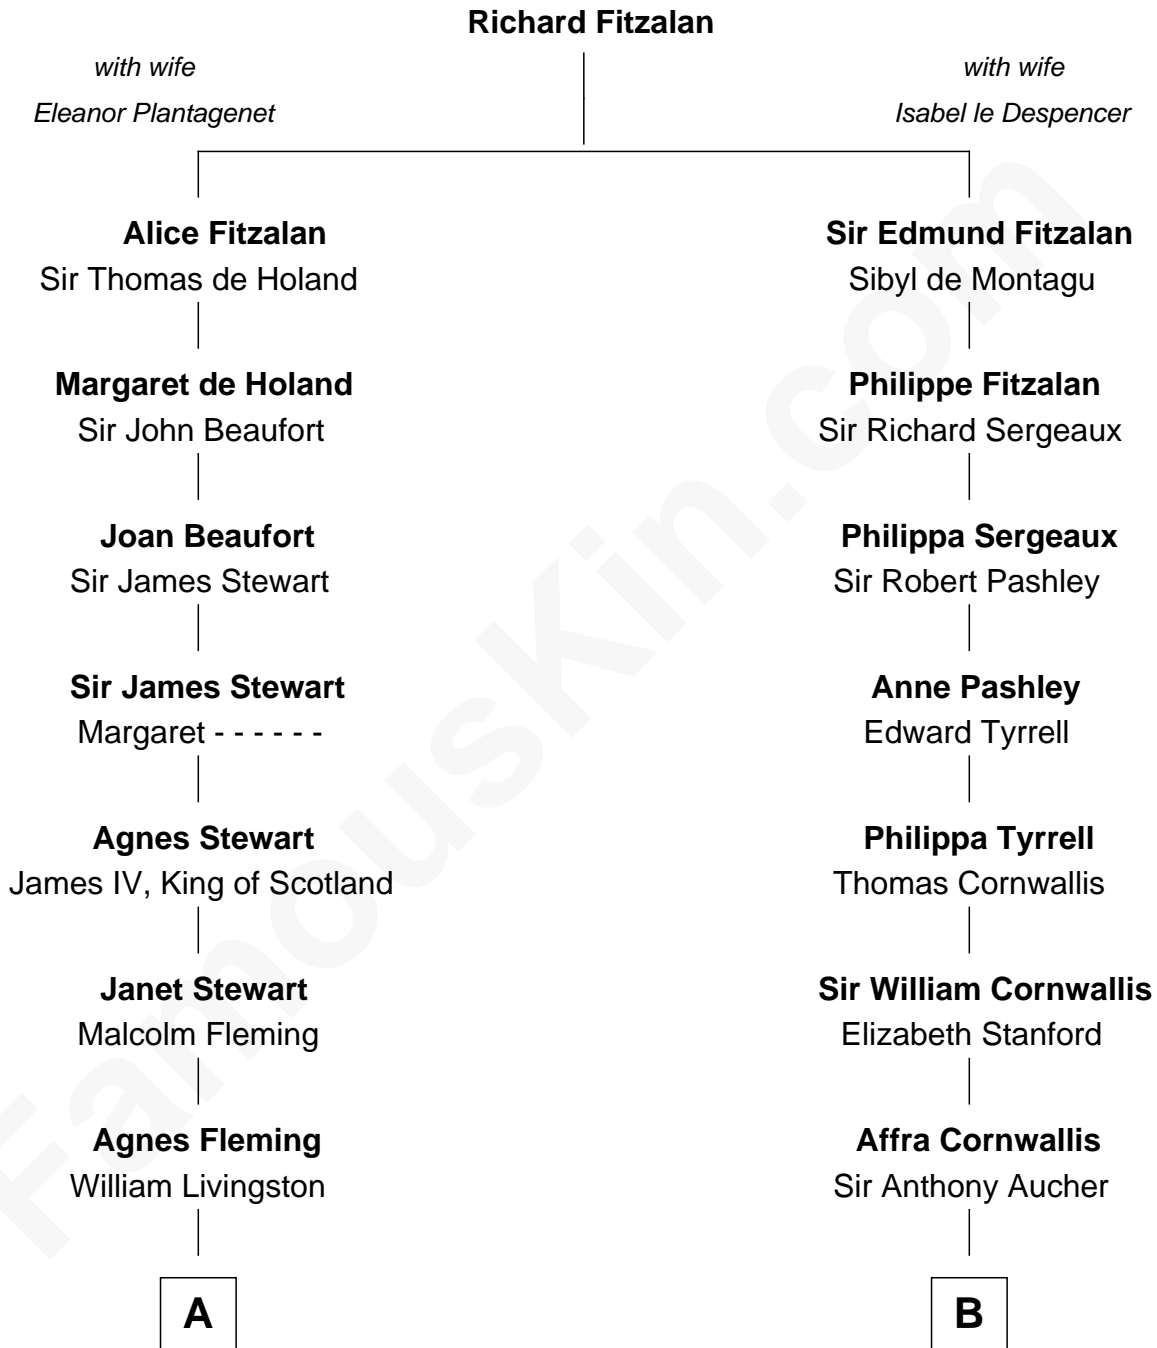

FamousKin.com Relationship Chart of

Howard Dean

79th Governor of Vermont

19th cousin 2 times removed of

Admiral Richard Byrd

Polar Explorer

C

James William Maitland

Sylvia Wigglesworth

Andrea Belden Maitland

Howard Brush Dean

Howard Dean

79th Governor of Vermont

D

Eliza Bolling West

Dr. Joel Walker Flood

Col. Henry De La Warr Flood

Mary Elizabeth Trent

Joel Walker Flood

Ella Faulkner

Eleanor Bolling Flood

Richard Evelyn Byrd

Admiral Richard Byrd

Polar Explorer