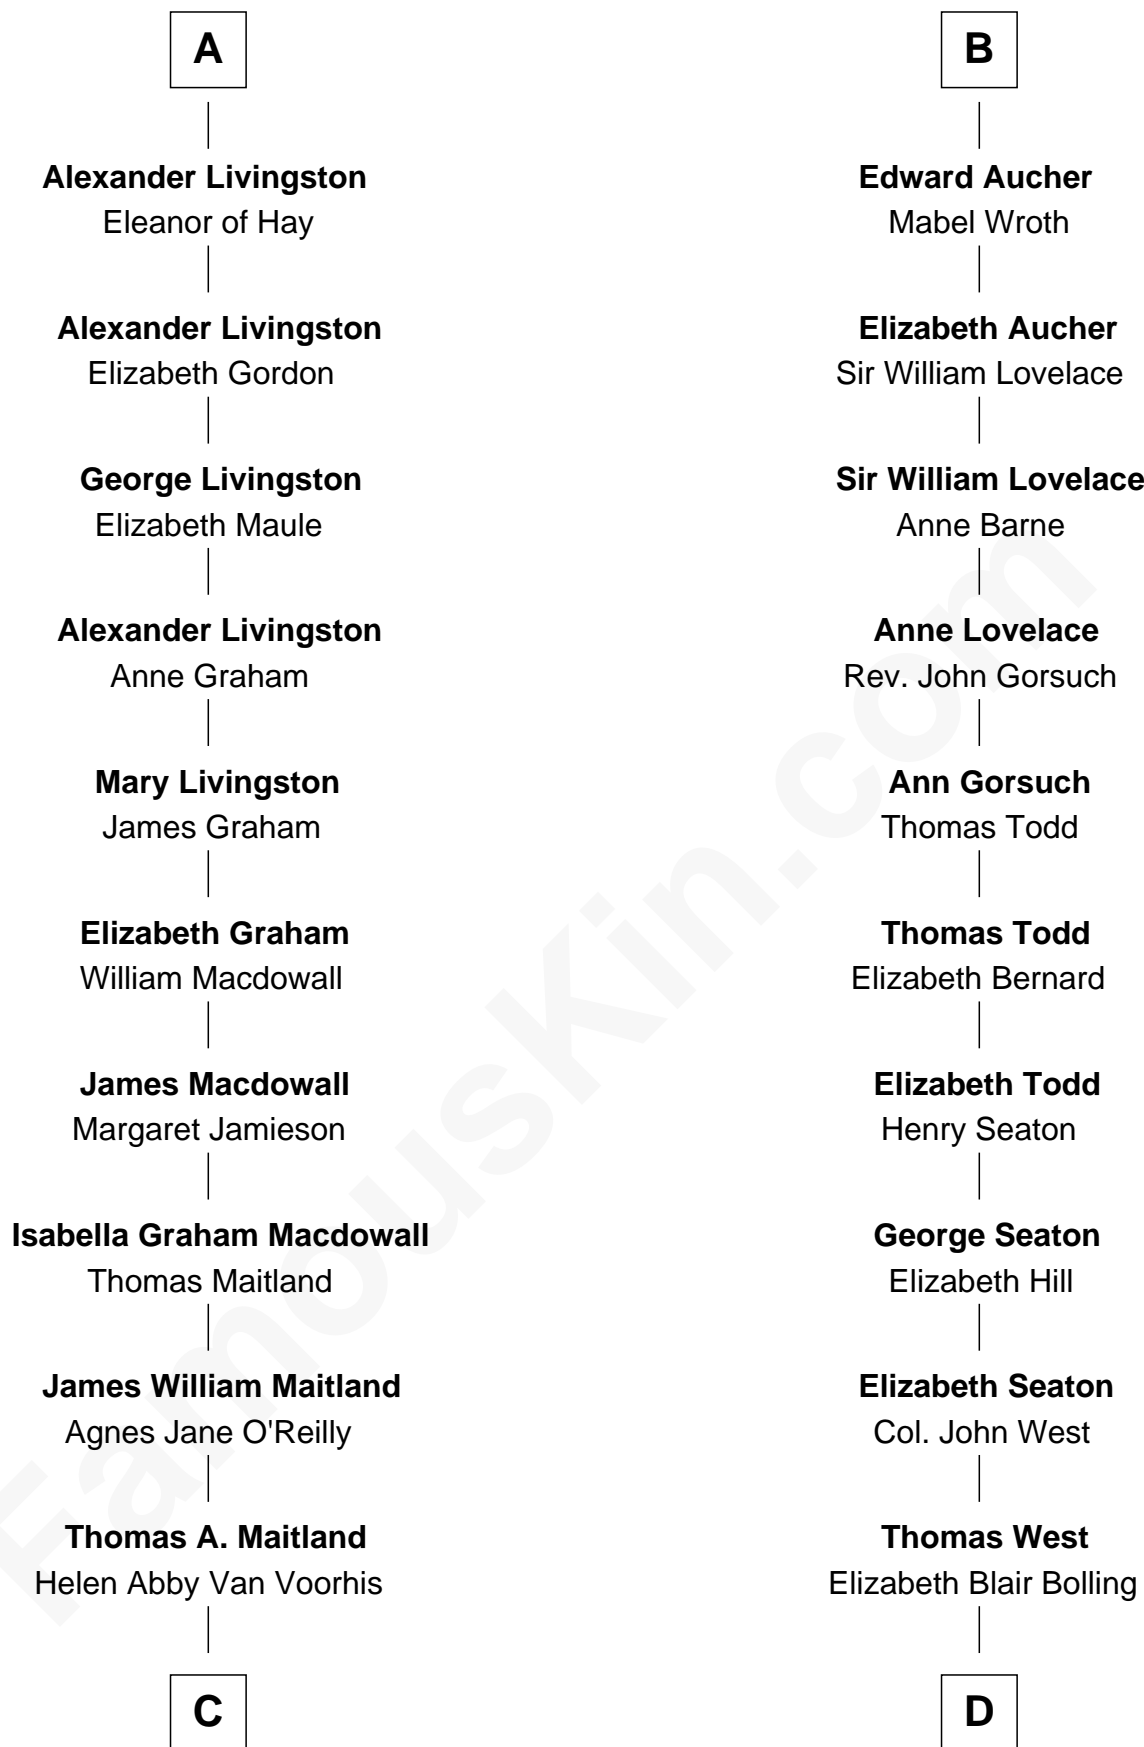

FamousKin.com Relationship Chart of

Howard Dean

79th Governor of Vermont

19th cousin 2 times removed of

Admiral Richard Byrd

Polar Explorer

C

James William Maitland

Sylvia Wigglesworth

Andrea Belden Maitland

Howard Brush Dean

Howard Dean

79th Governor of Vermont

D

Eliza Bolling West

Dr. Joel Walker Flood

Col. Henry De La Warr Flood

Mary Elizabeth Trent

Joel Walker Flood

Ella Faulkner

Eleanor Bolling Flood

Richard Evelyn Byrd

Admiral Richard Byrd

Polar Explorer