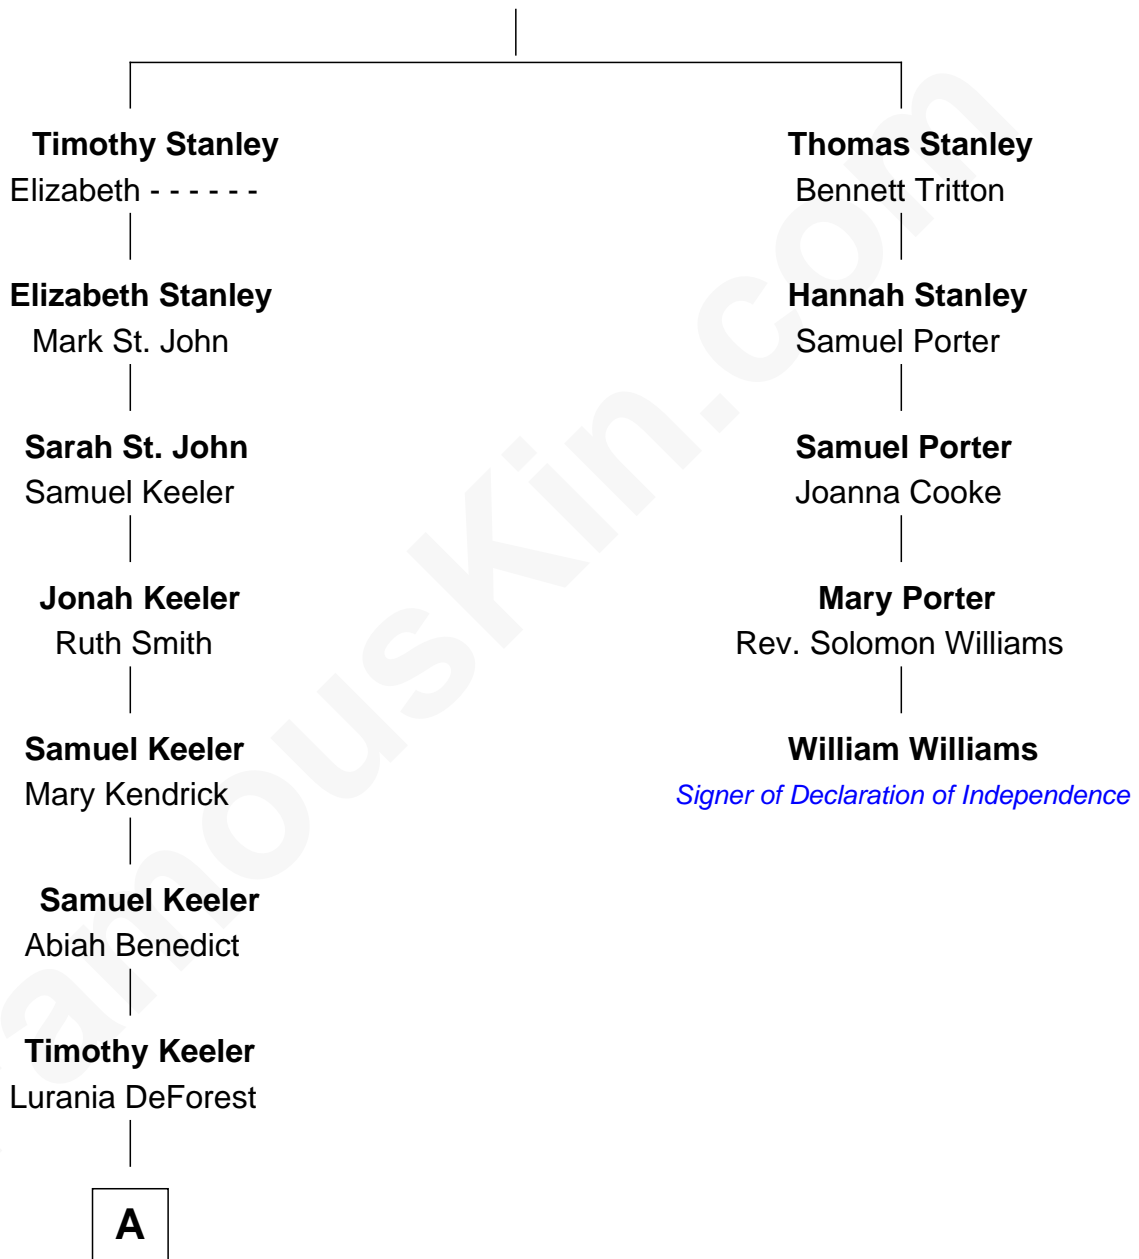

FamousKin.com Relationship Chart of

Howard Dean

79th Governor of Vermont

4th cousin 8 times removed of

William Williams

Signer of the Declaration of Independence

Robert Stanley

A

—
Sarah Keeler
Jarvis Brush

—
Joseph Beal Brush
Sarah Sothmayd Atwater

—
Marion Atwater Brush
Herbert Hollingshead Dean

—
Howard Brush Dean
Maria Fahys Cook

—
Howard Brush Dean
Andrea Belden Maitland

—
Howard Dean
79th Governor of Vermont