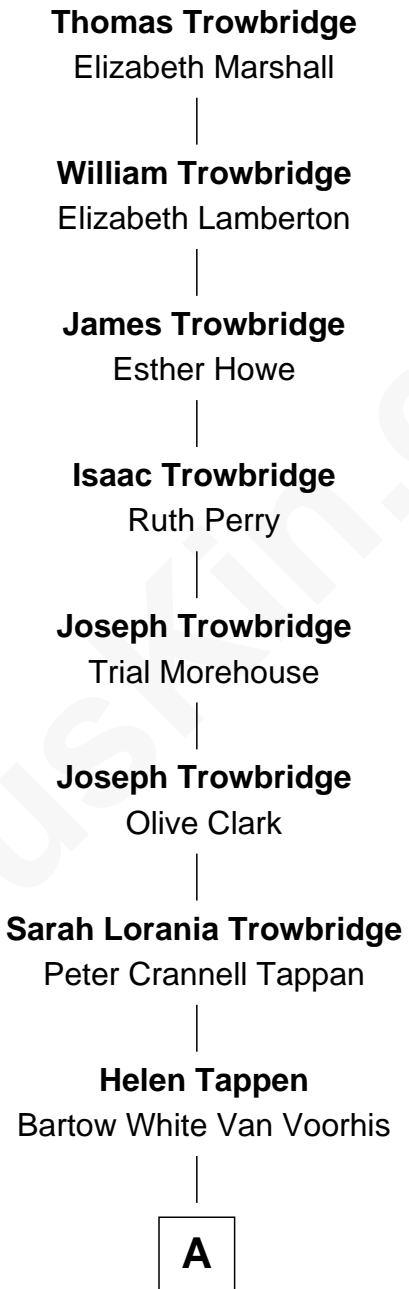

FamousKin.com Relationship Chart of

Howard Dean

79th Governor of Vermont

9th Great-grandson of

Thomas Trowbridge

(c1600 - 1672/3) Great Migration Immigrant 1637

A

—
Helen Abby Van Voorhis

Thomas A. Maitland

—
James William Maitland

Sylvia Wigglesworth

—
Andrea Belden Maitland

Howard Brush Dean

—
Howard Dean

79th Governor of Vermont