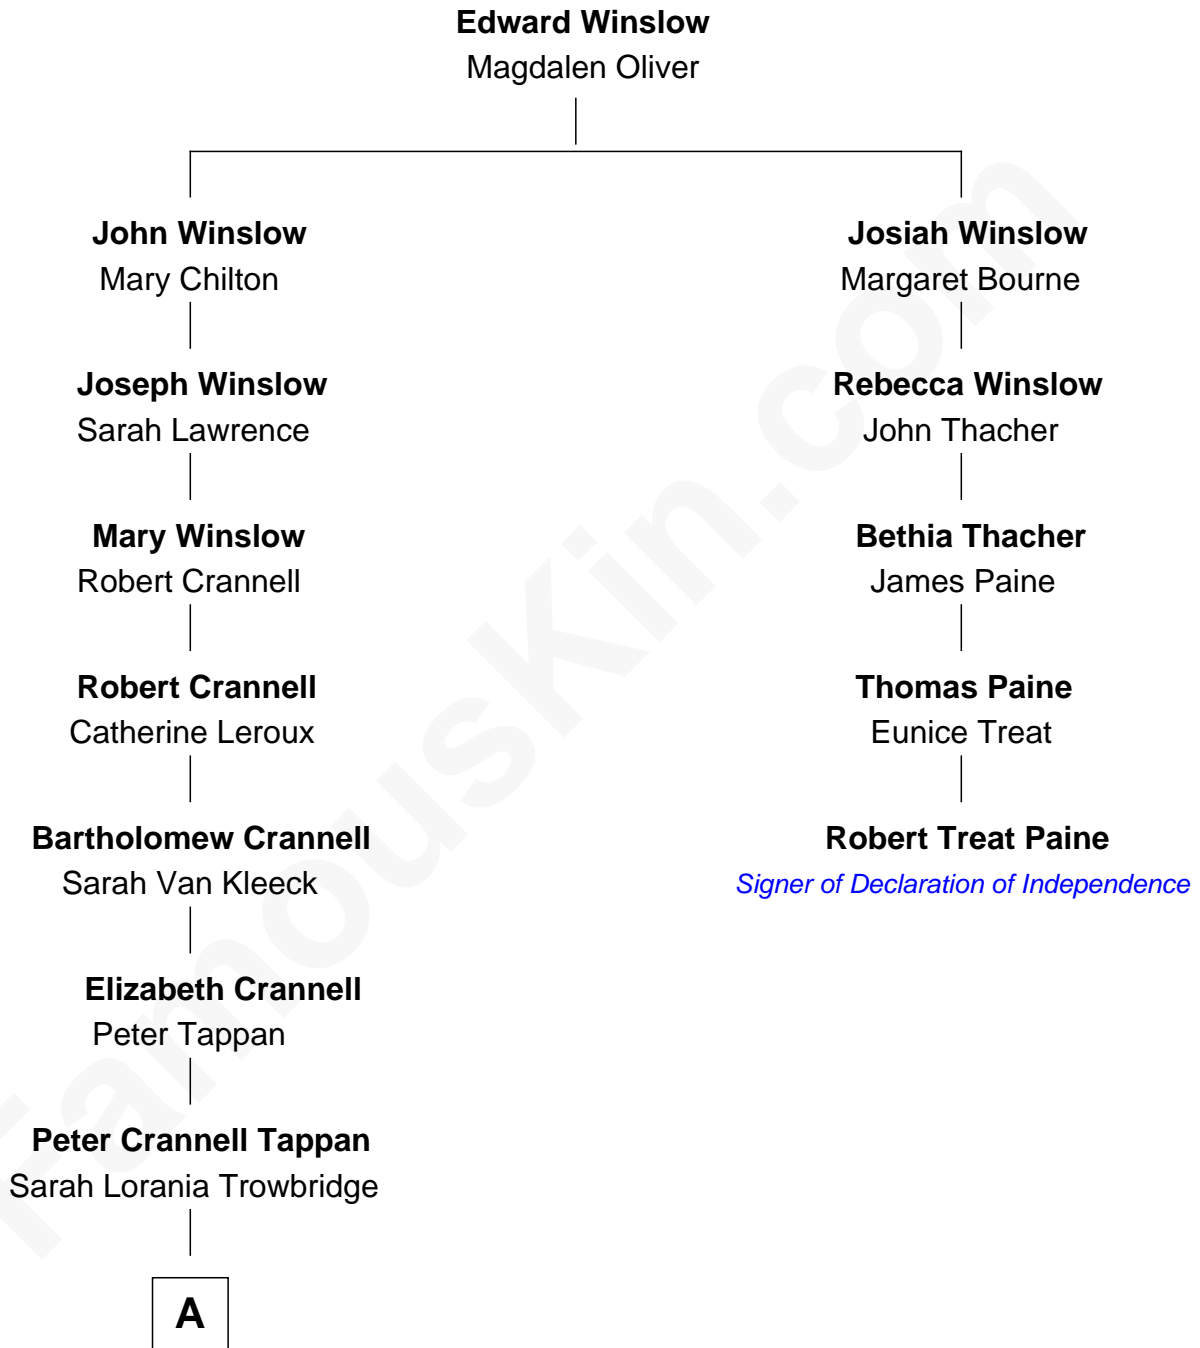

## Relationship Chart of

### Howard Dean

79th Governor of Vermont

4th cousin 7 times removed of

**Robert Treat Paine**

*Signer of the Declaration of Independence*

**A**

—  
**Helen Tappen**  
Bartow White Van Voorhis

—  
**Helen Abby Van Voorhis**  
Thomas A. Maitland