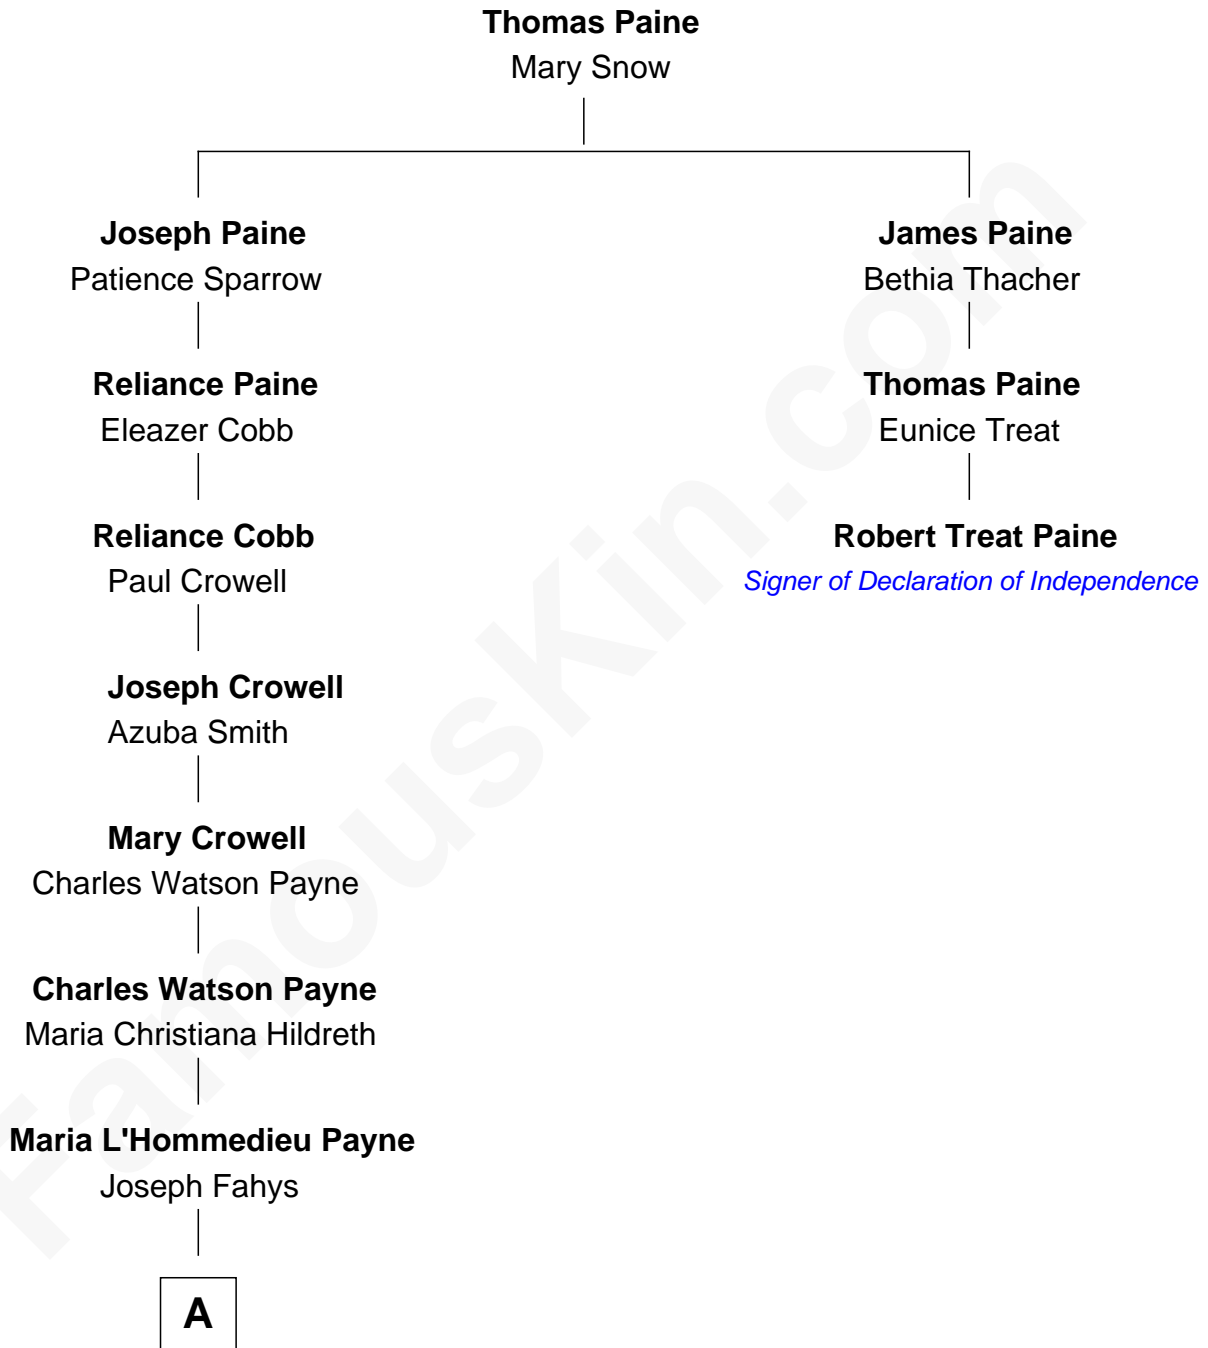

FamousKin.com

Relationship Chart of

Howard Dean

79th Governor of Vermont

2nd cousin 8 times removed of

Robert Treat Paine

Signer of the Declaration of Independence

A

—
Lena Marianne Fahys

Henry Francis Cook

—
Maria Fahys Cook

Howard Brush Dean

—
Howard Brush Dean

Andrea Belden Maitland

—
Howard Dean

79th Governor of Vermont