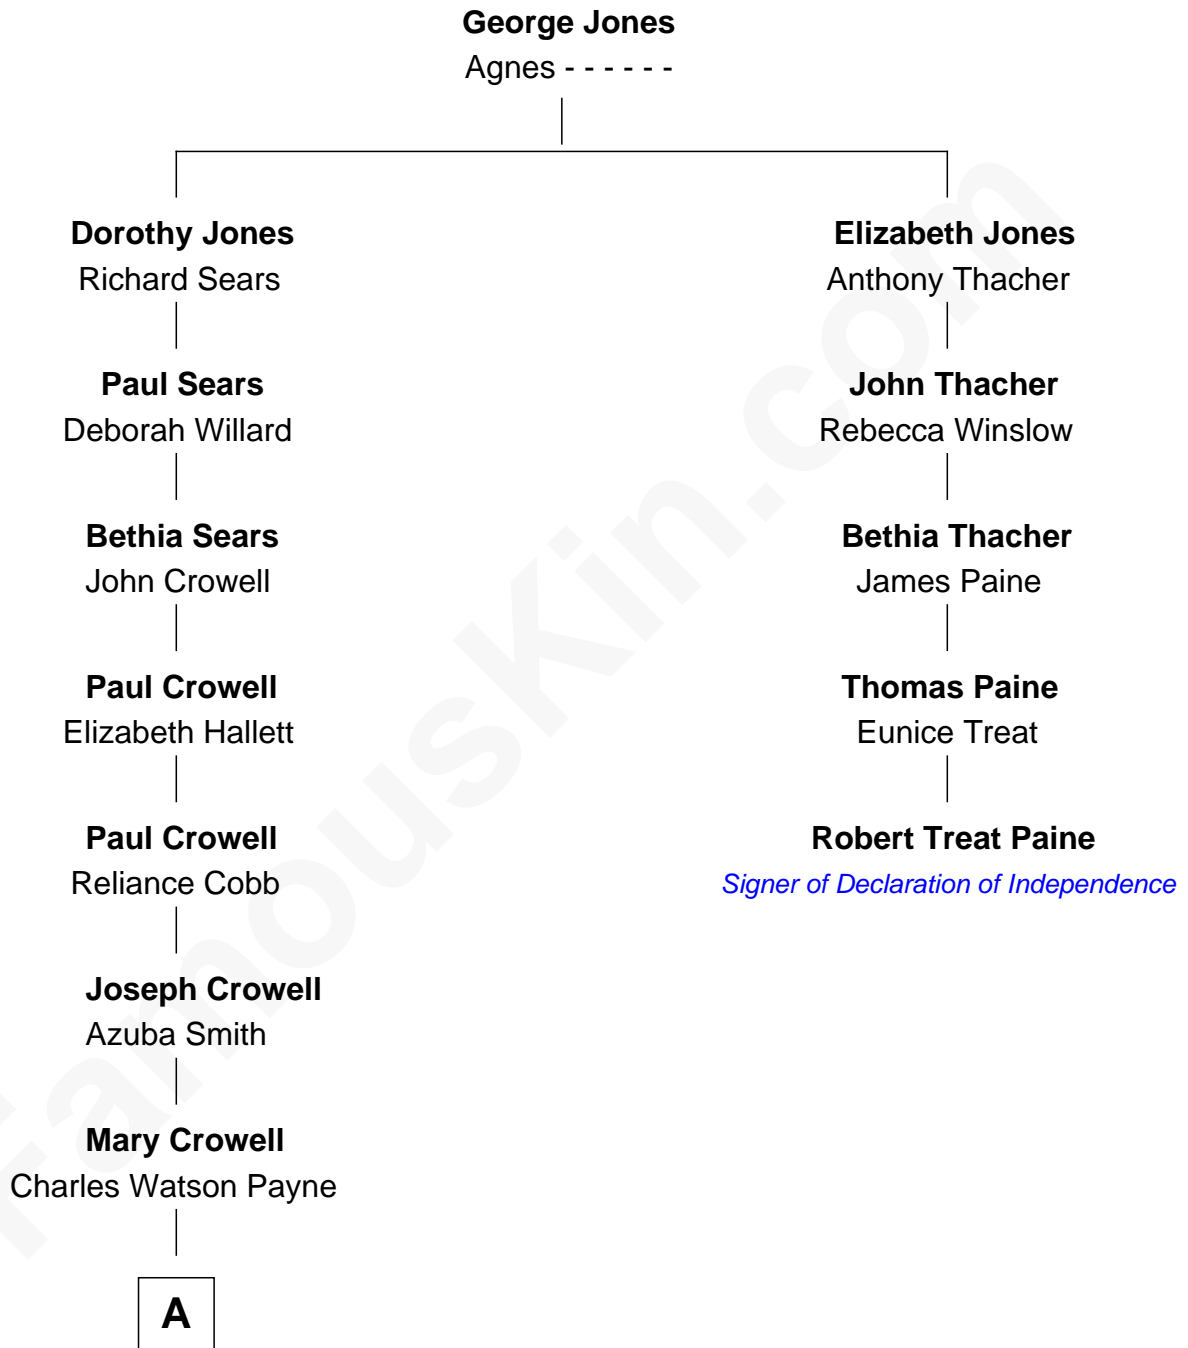

FamousKin.com

Relationship Chart of

Howard Dean

79th Governor of Vermont

4th cousin 8 times removed of

Robert Treat Paine

Signer of the Declaration of Independence

A

—
Charles Watson Payne
Maria Christiana Hildreth

—
Maria L'Hommedieu Payne
Joseph Fahys

—
Lena Marianne Fahys
Henry Francis Cook

—
Maria Fahys Cook
Howard Brush Dean

—
Howard Brush Dean
Andrea Belden Maitland