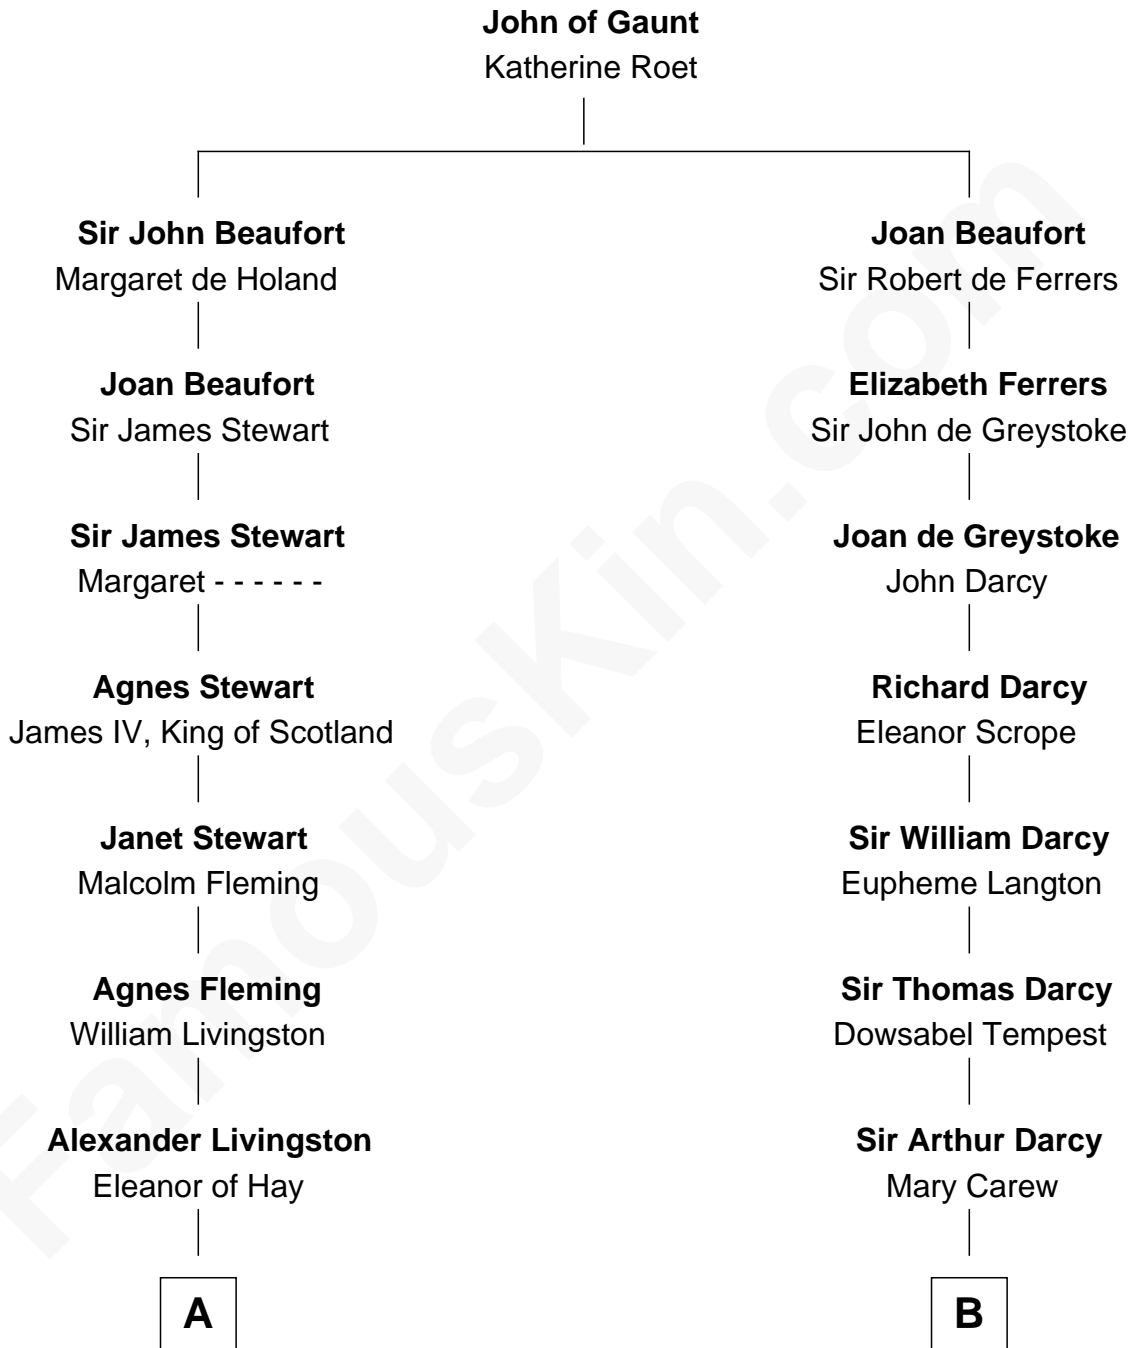

FamousKin.com

Relationship Chart of

Howard Dean

79th Governor of Vermont

13th cousin 5 times removed of

Robert Treat Paine

Signer of the Declaration of Independence