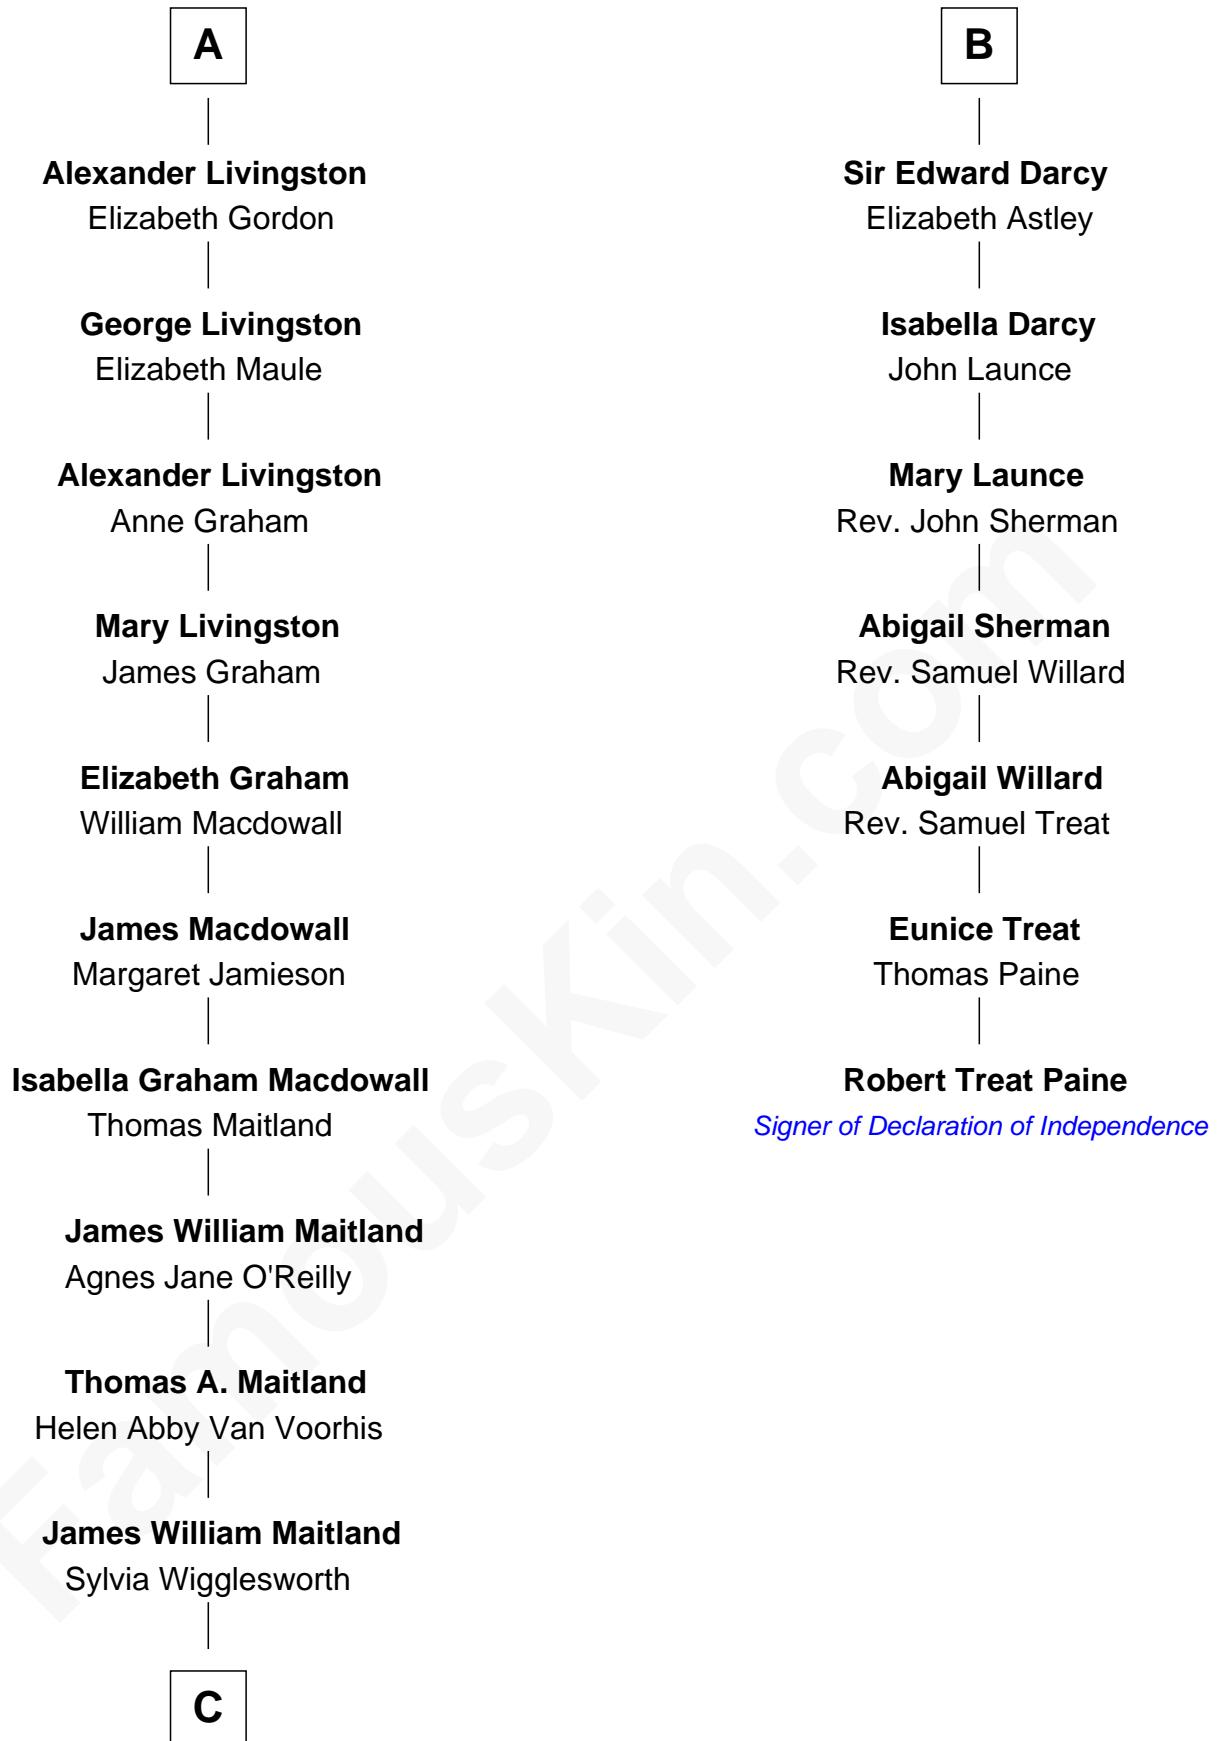

## Relationship Chart of

### Howard Dean

79th Governor of Vermont

13th cousin 5 times removed of

### Robert Treat Paine

Signer of the Declaration of Independence

C

Andrea Belden Maitland

Howard Brush Dean

Howard Dean

*79th Governor of Vermont*

FamousKin.com