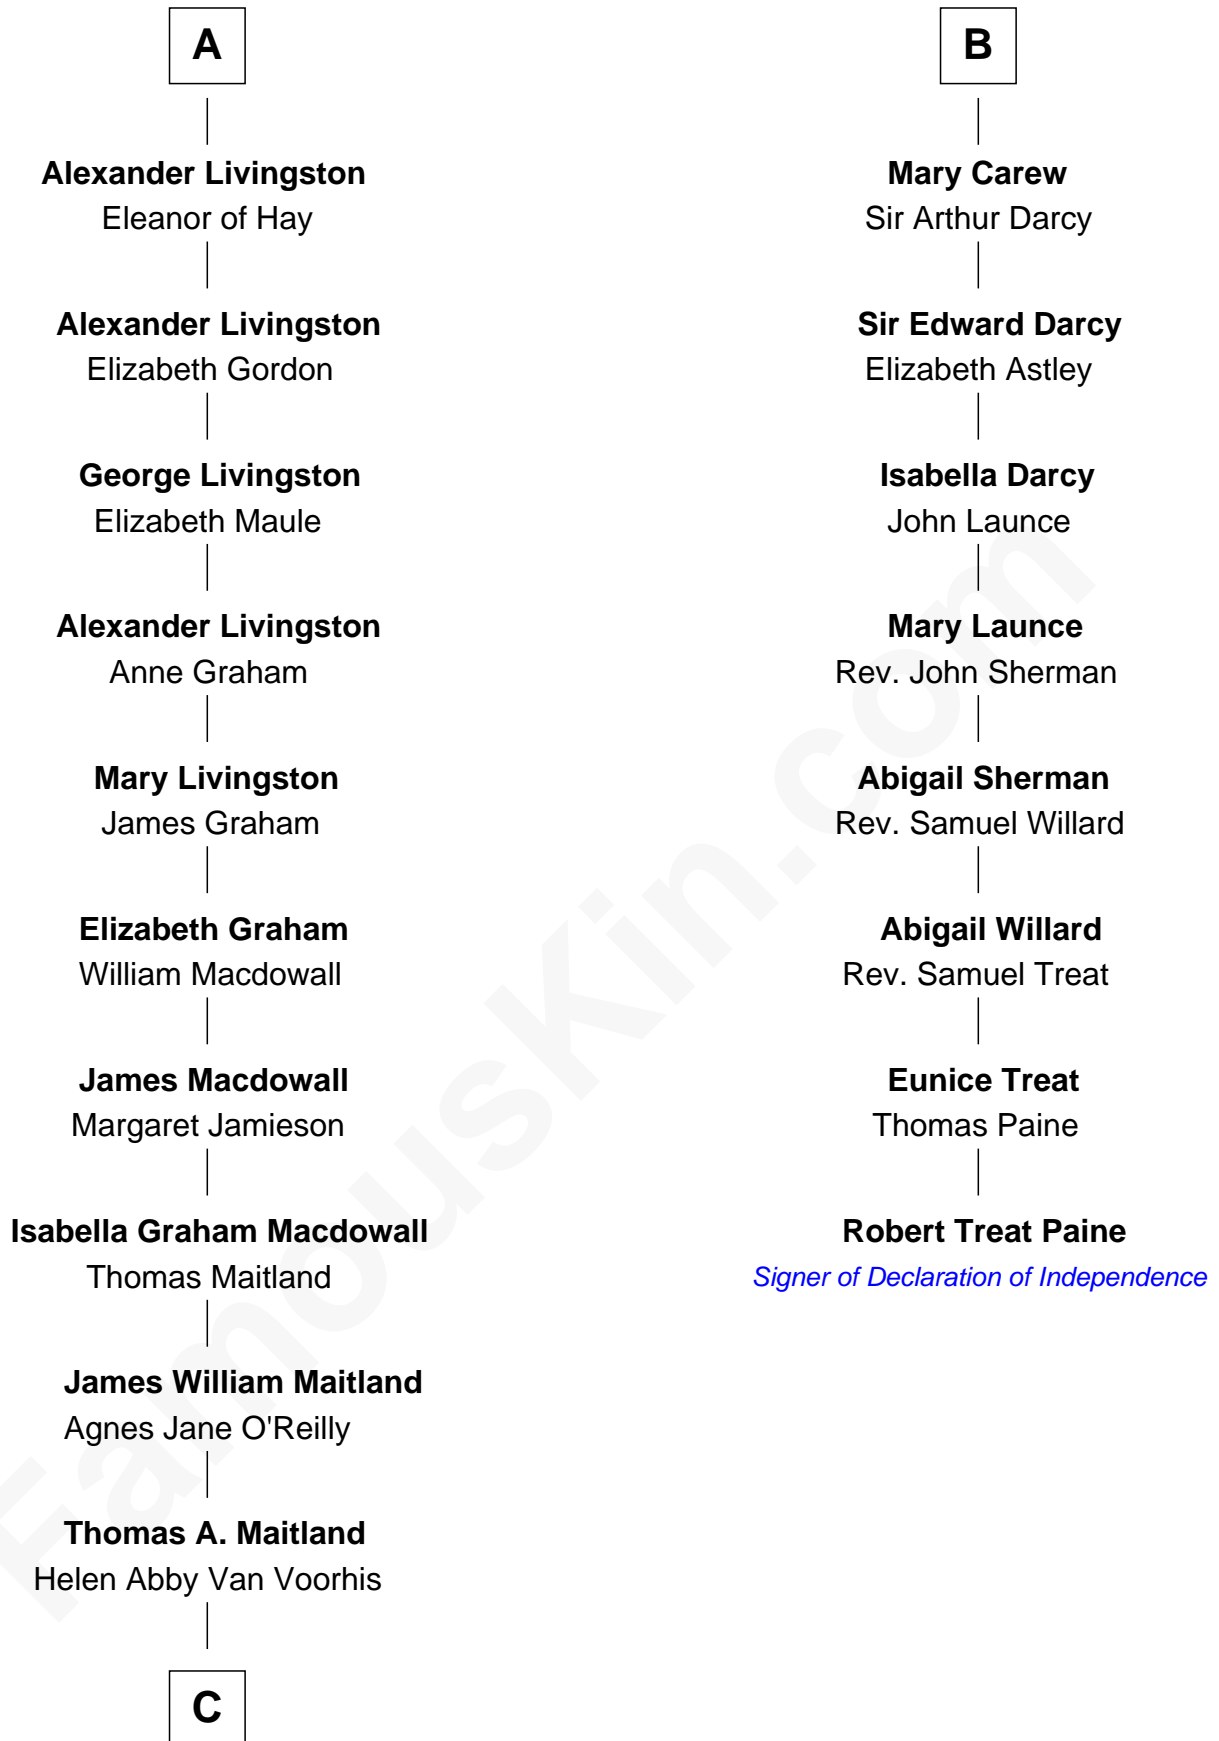

FamousKin.com

Relationship Chart of

Howard Dean

79th Governor of Vermont

14th cousin 5 times removed of

Robert Treat Paine

Signer of the Declaration of Independence

C

—
James William Maitland

Sylvia Wigglesworth

—
Andrea Belden Maitland

Howard Brush Dean

—
Howard Dean

79th Governor of Vermont

FamousKin.com