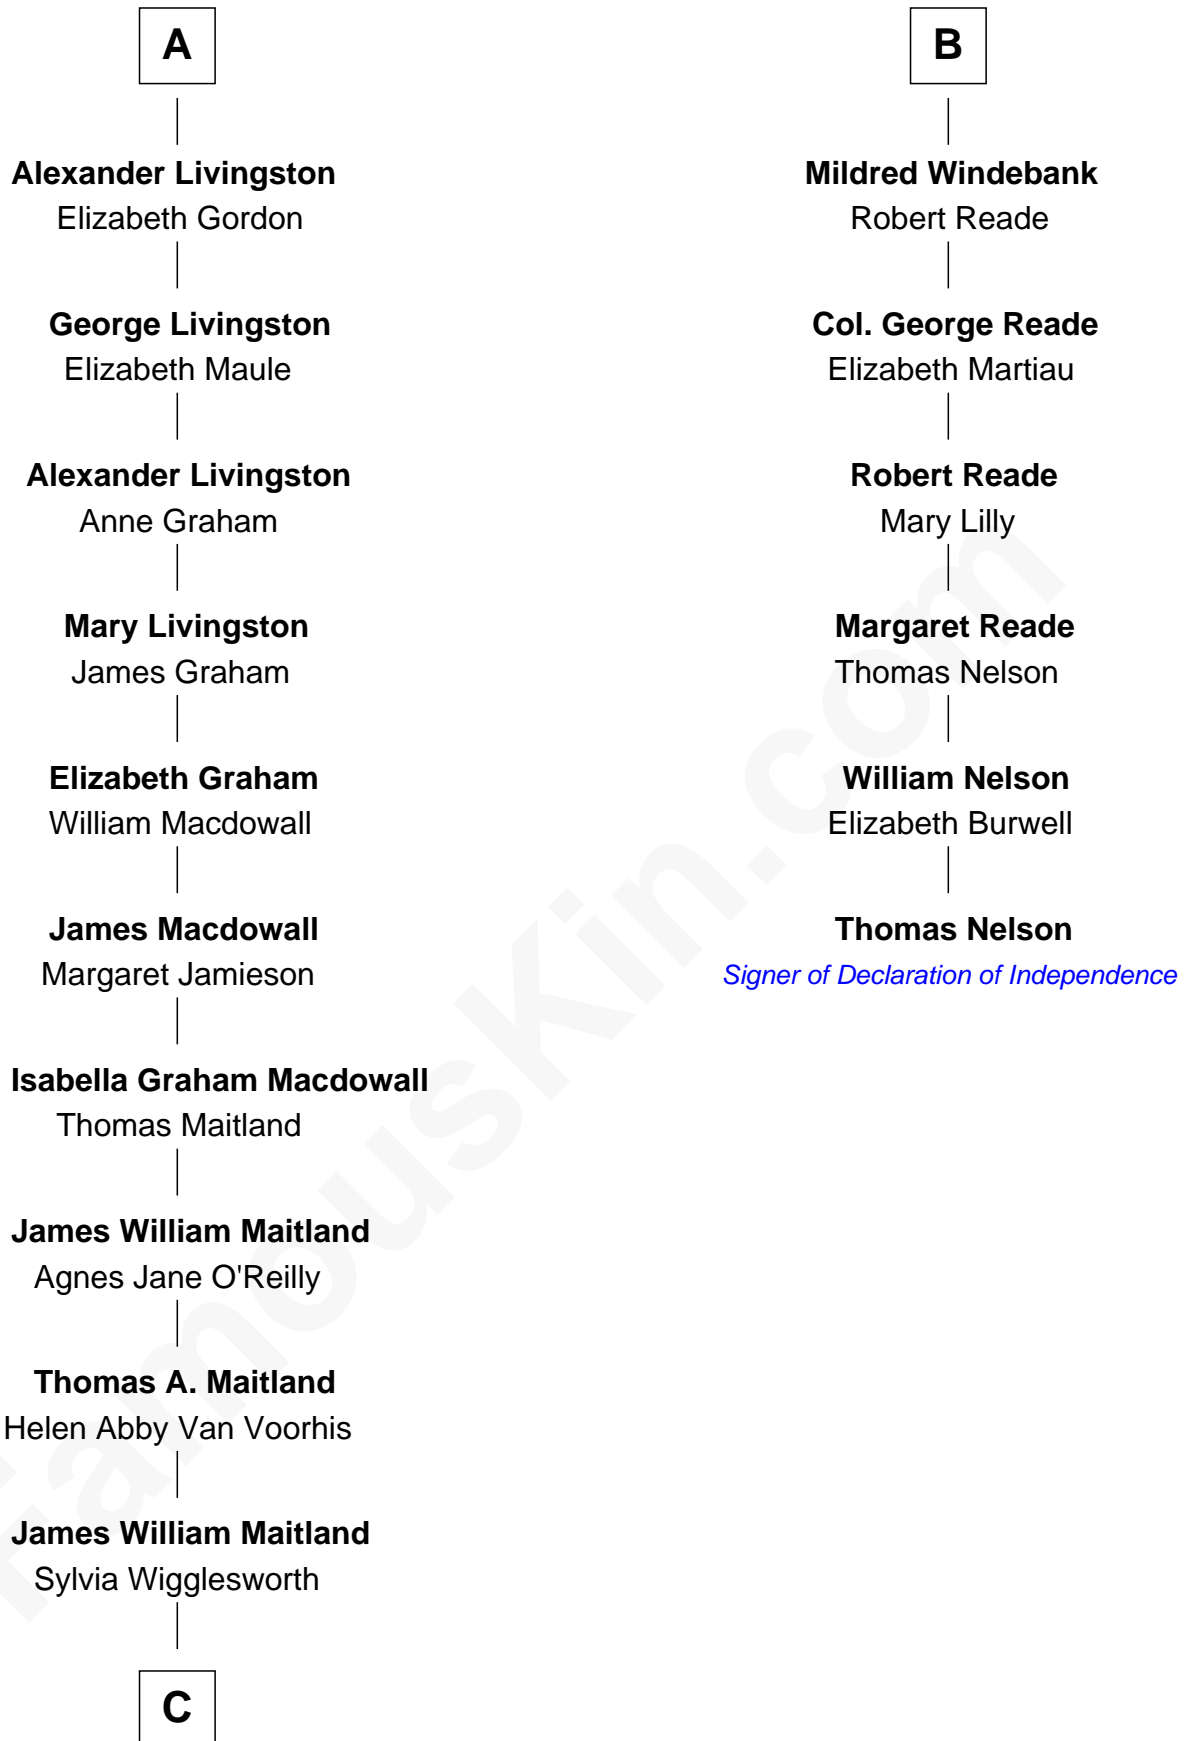

# FamousKin.com Relationship Chart of

**Howard Dean**

*79th Governor of Vermont*

12th cousin 6 times removed of

**Thomas Nelson**

*Signer of the Declaration of Independence*

C

Andrea Belden Maitland

Howard Brush Dean

Howard Dean

*79th Governor of Vermont*

FamousKin.com