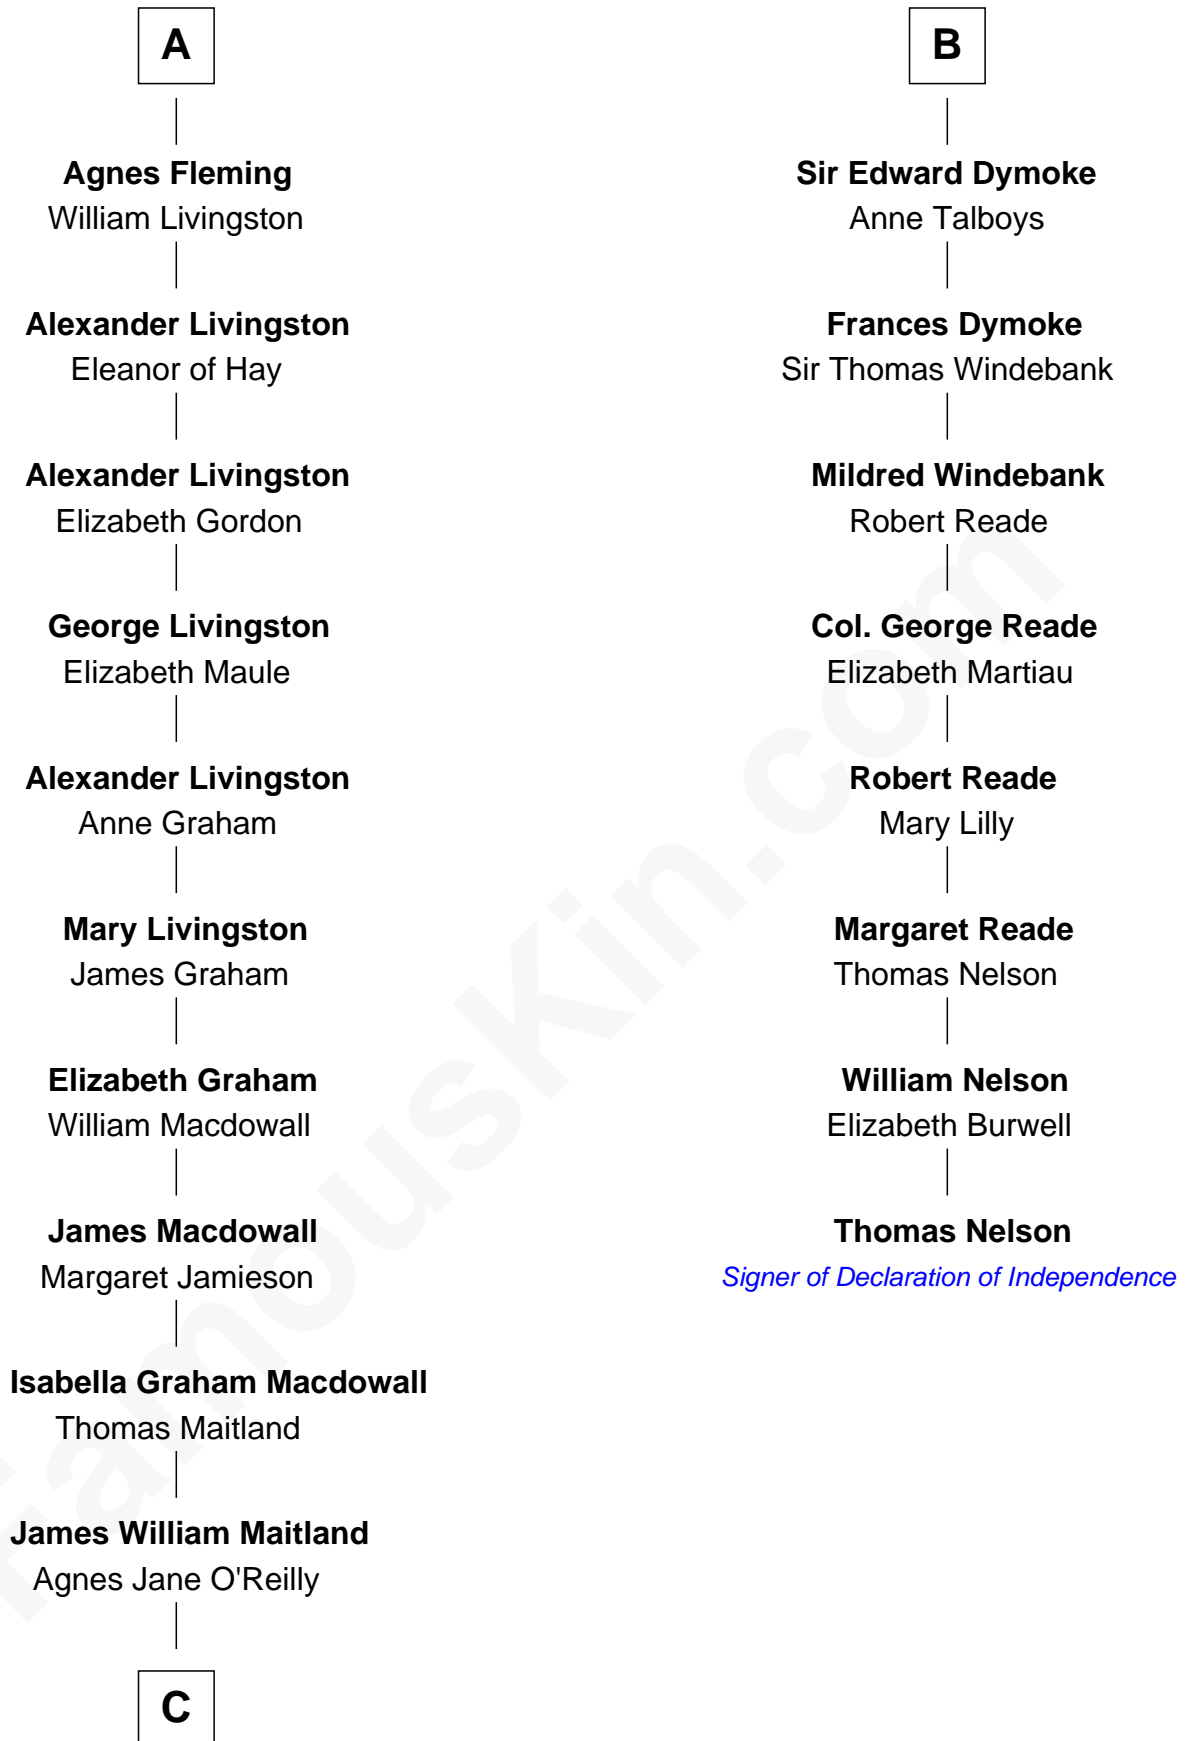

FamousKin.com Relationship Chart of

Howard Dean

79th Governor of Vermont

14th cousin 6 times removed of

Thomas Nelson

Signer of the Declaration of Independence

Henry Plantagenet

Maud de Chaworth

Joan de Waterton

Margaret de Welles

Sir Thomas Dymoke

Sir Robert Dymoke

Ann Sparrow

B

C

—
Thomas A. Maitland
Helen Abby Van Voorhis

—
James William Maitland
Sylvia Wigglesworth

—
Andrea Belden Maitland
Howard Brush Dean

—
Howard Dean
79th Governor of Vermont

FamousKin.com