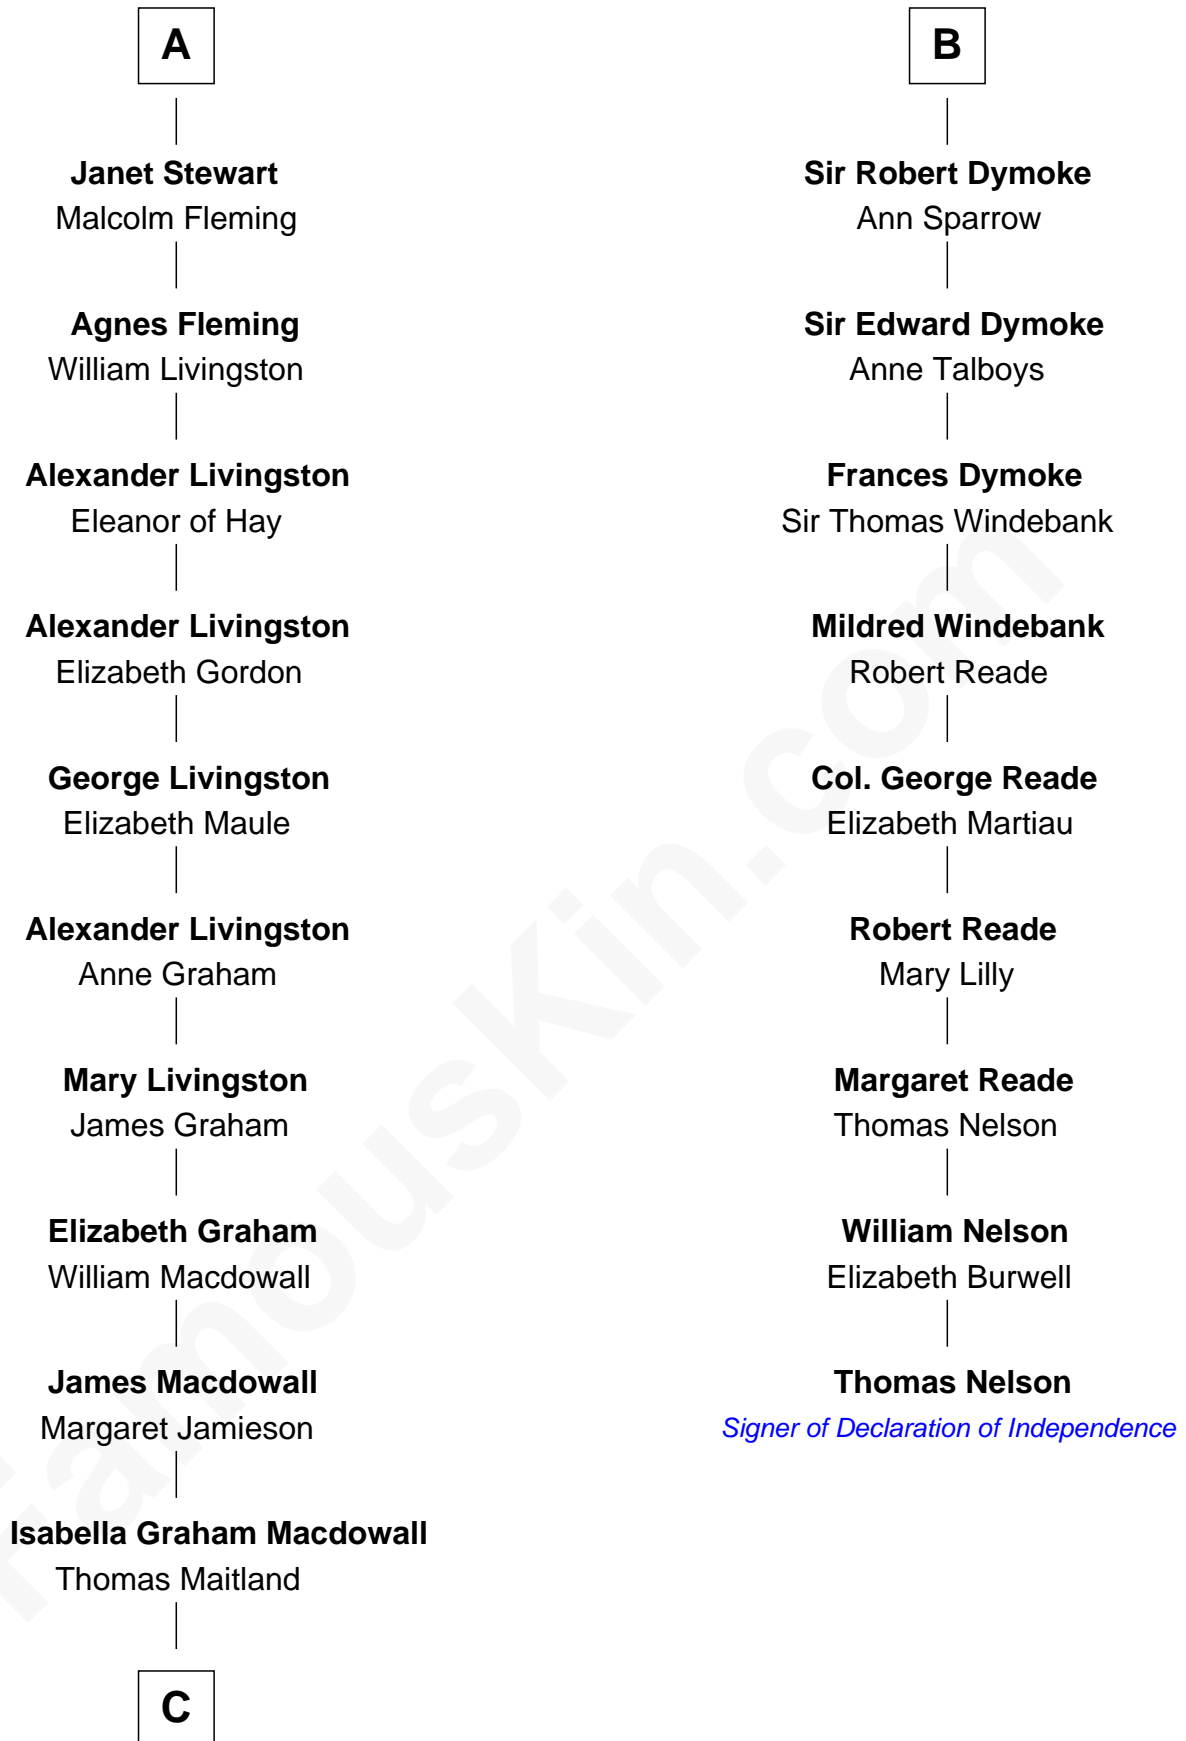

FamousKin.com

Relationship Chart of

Howard Dean

79th Governor of Vermont

15th cousin 6 times removed of

Thomas Nelson

Signer of the Declaration of Independence

C

—
James William Maitland

Agnes Jane O'Reilly

—
Thomas A. Maitland

Helen Abby Van Voorhis

—
James William Maitland

Sylvia Wigglesworth

—
Andrea Belden Maitland

Howard Brush Dean