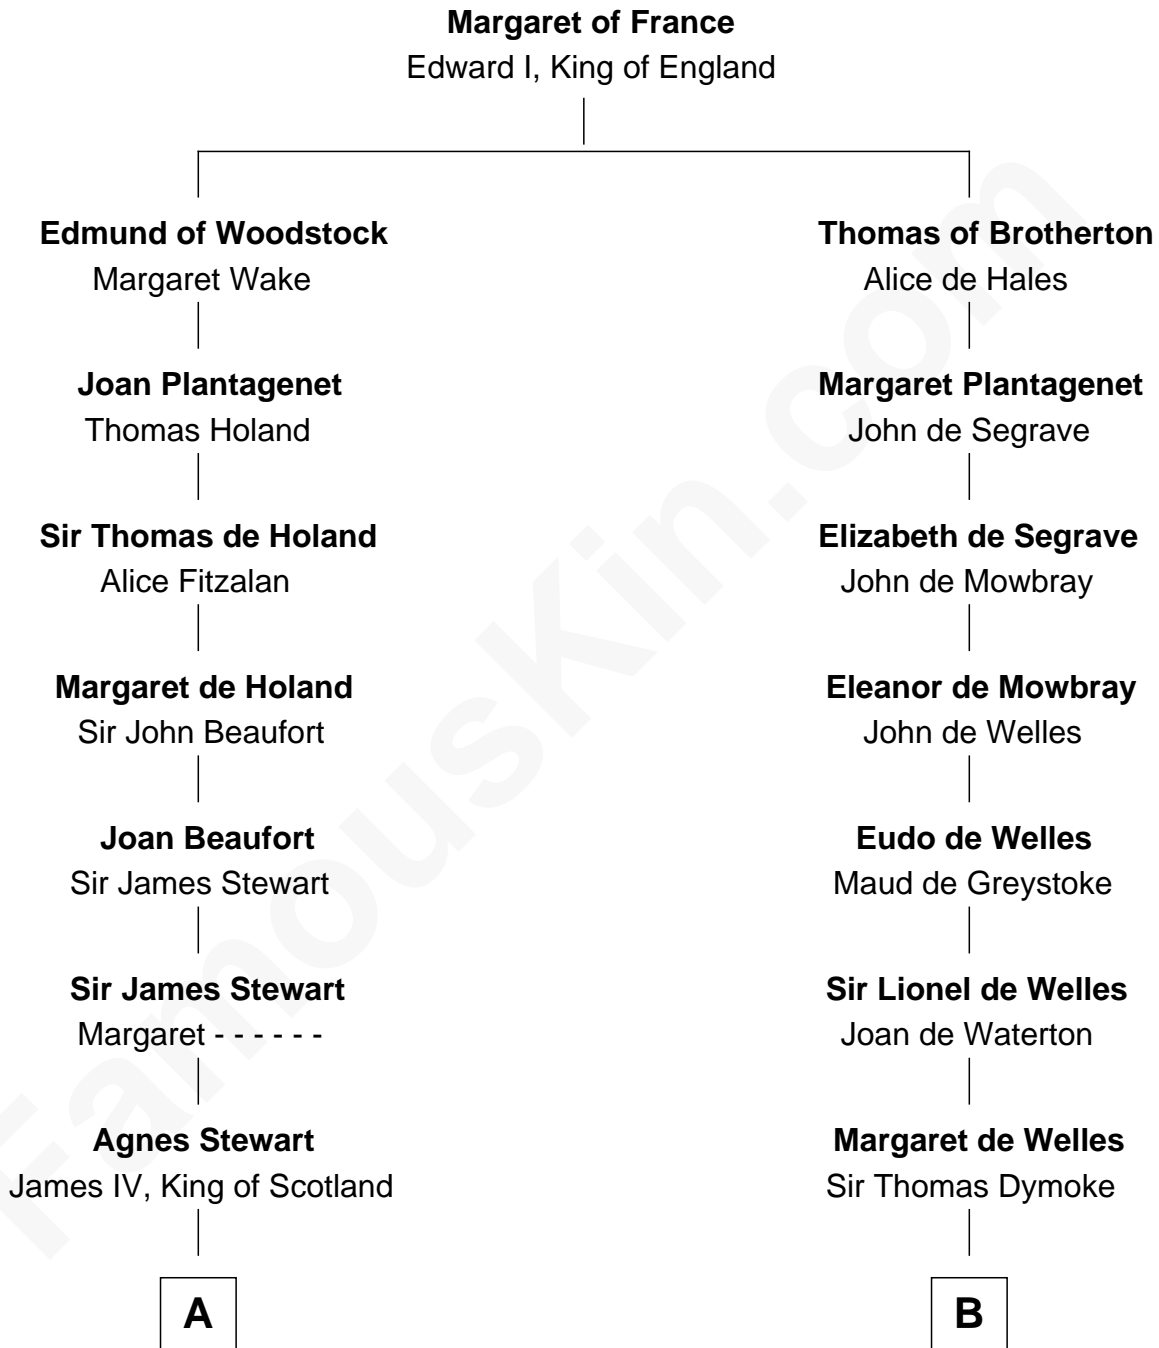

FamousKin.com

Relationship Chart of

Howard Dean

79th Governor of Vermont

15th cousin 6 times removed of

Thomas Nelson

Signer of the Declaration of Independence

C

—
James William Maitland

Agnes Jane O'Reilly

—
Thomas A. Maitland

Helen Abby Van Voorhis

—
James William Maitland

Sylvia Wigglesworth

—
Andrea Belden Maitland

Howard Brush Dean

—
Howard Dean

79th Governor of Vermont