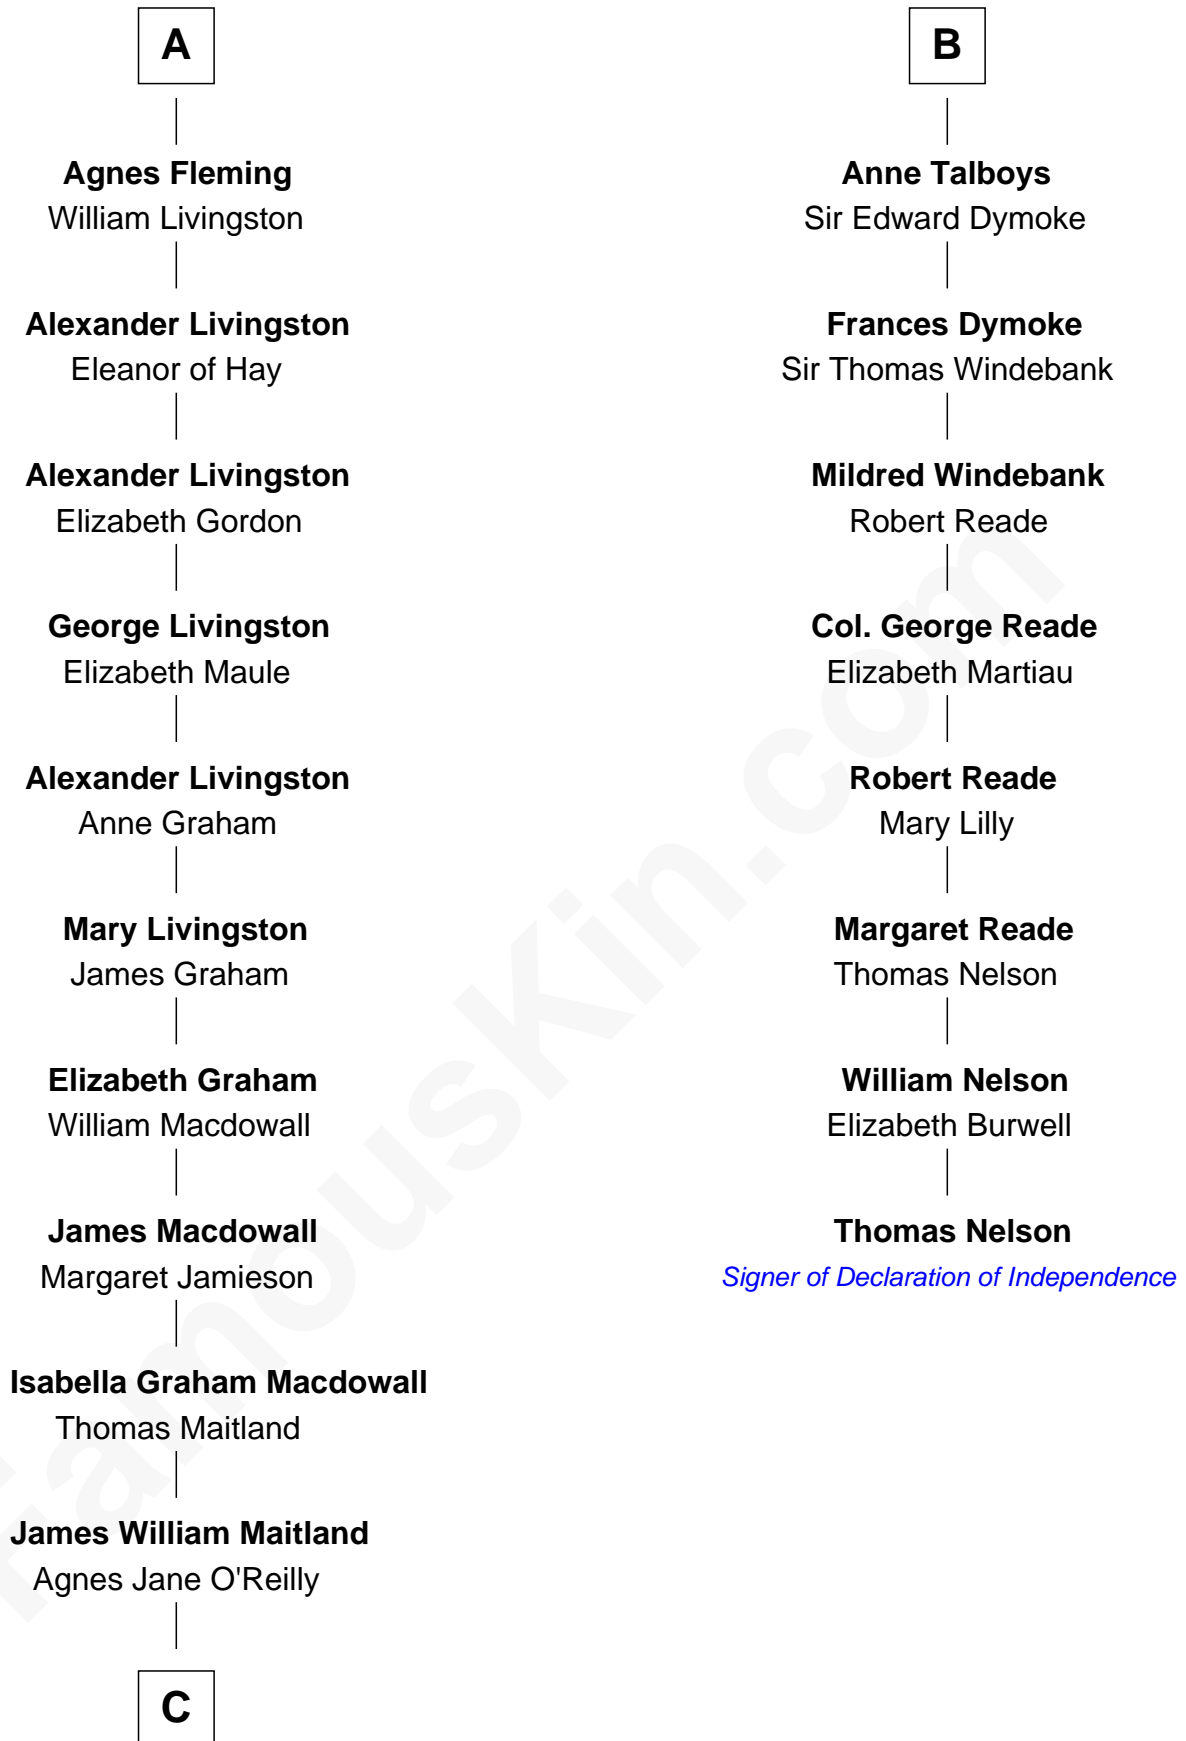

FamousKin.com Relationship Chart of

Howard Dean

79th Governor of Vermont

14th cousin 6 times removed of

Thomas Nelson

Signer of the Declaration of Independence

Sir Robert de Holland

Maude la Zouche

C

—
Thomas A. Maitland
Helen Abby Van Voorhis

—
James William Maitland
Sylvia Wigglesworth

—
Andrea Belden Maitland
Howard Brush Dean

—
Howard Dean
79th Governor of Vermont

FamousKin.com