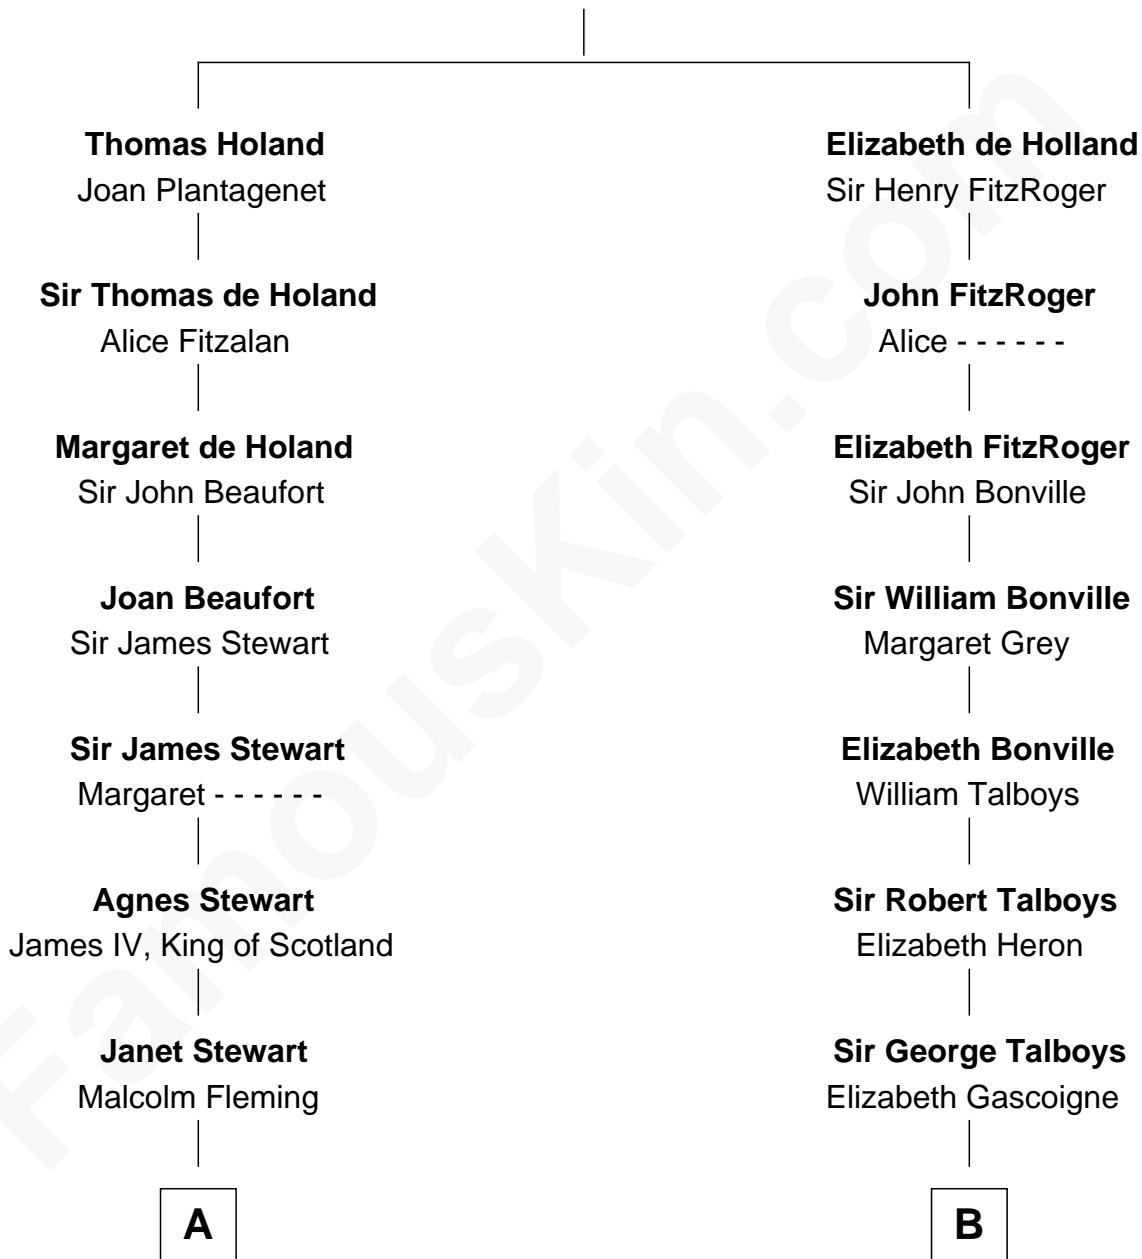

FamousKin.com Relationship Chart of

Howard Dean

79th Governor of Vermont

14th cousin 6 times removed of

Thomas Nelson

Signer of the Declaration of Independence

Sir Robert de Holland

Maude la Zouche

C

—
Thomas A. Maitland
Helen Abby Van Voorhis

—
James William Maitland
Sylvia Wigglesworth

—
Andrea Belden Maitland
Howard Brush Dean

—
Howard Dean
79th Governor of Vermont

FamousKin.com