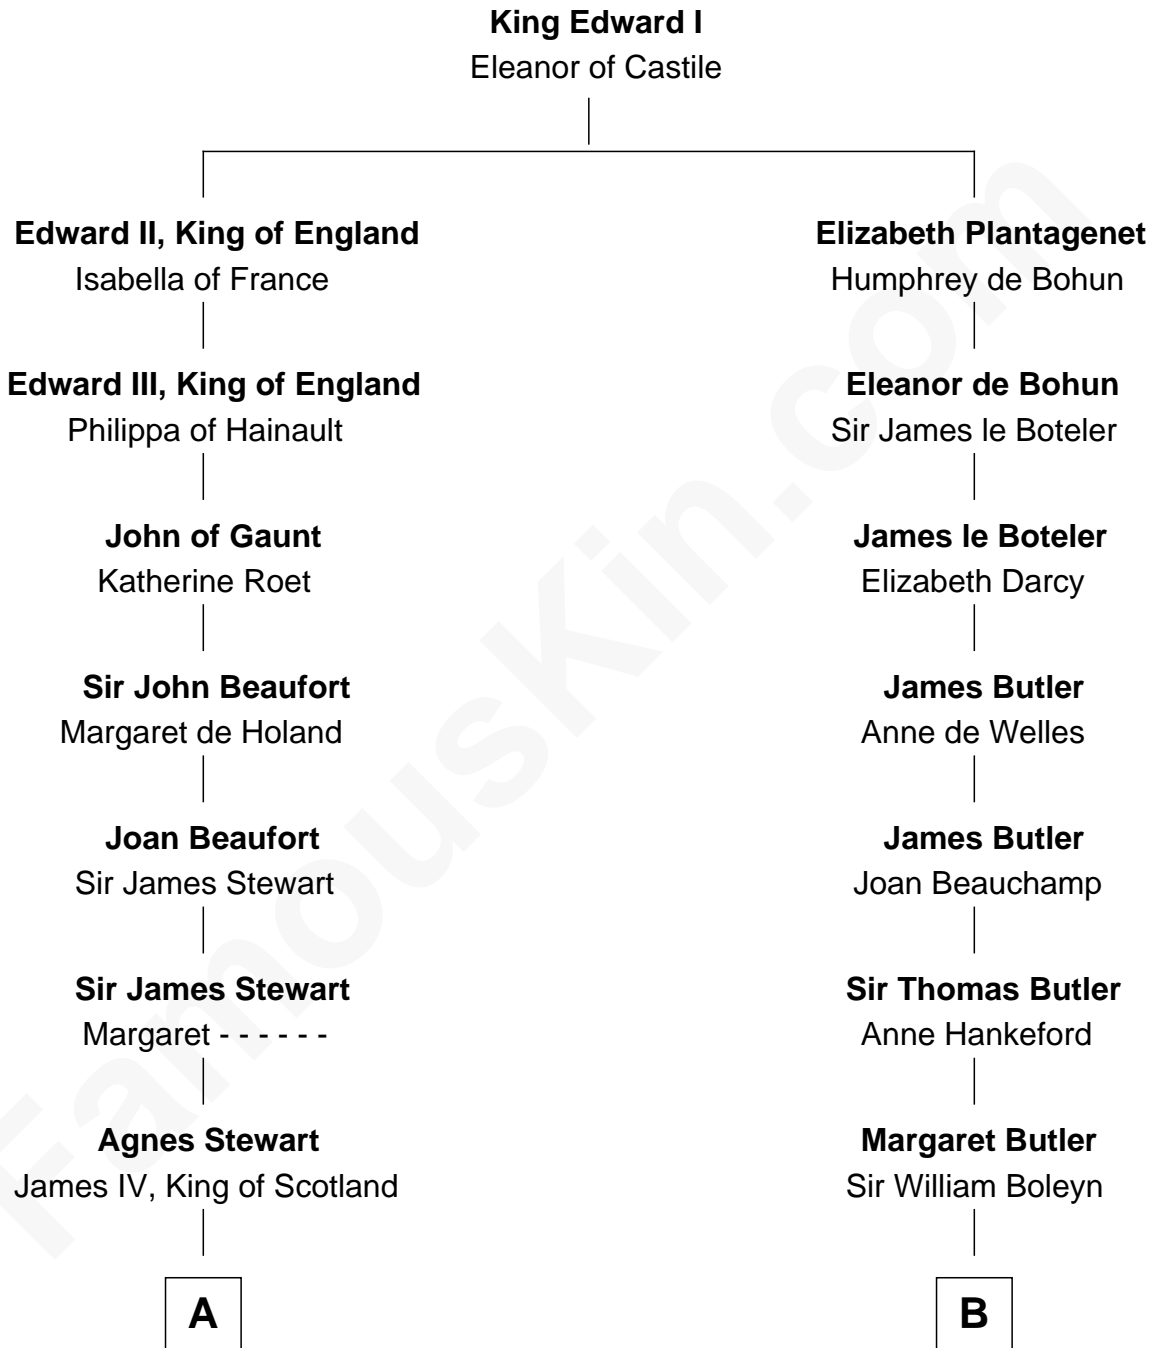

FamousKin.com Relationship Chart of

Howard Dean

79th Governor of Vermont

16th cousin 5 times removed of

William Floyd

Signer of the Declaration of Independence

C

—
James William Maitland

Agnes Jane O'Reilly

—
Thomas A. Maitland

Helen Abby Van Voorhis

—
James William Maitland

Sylvia Wigglesworth

—
Andrea Belden Maitland

Howard Brush Dean

—
Howard Dean

79th Governor of Vermont