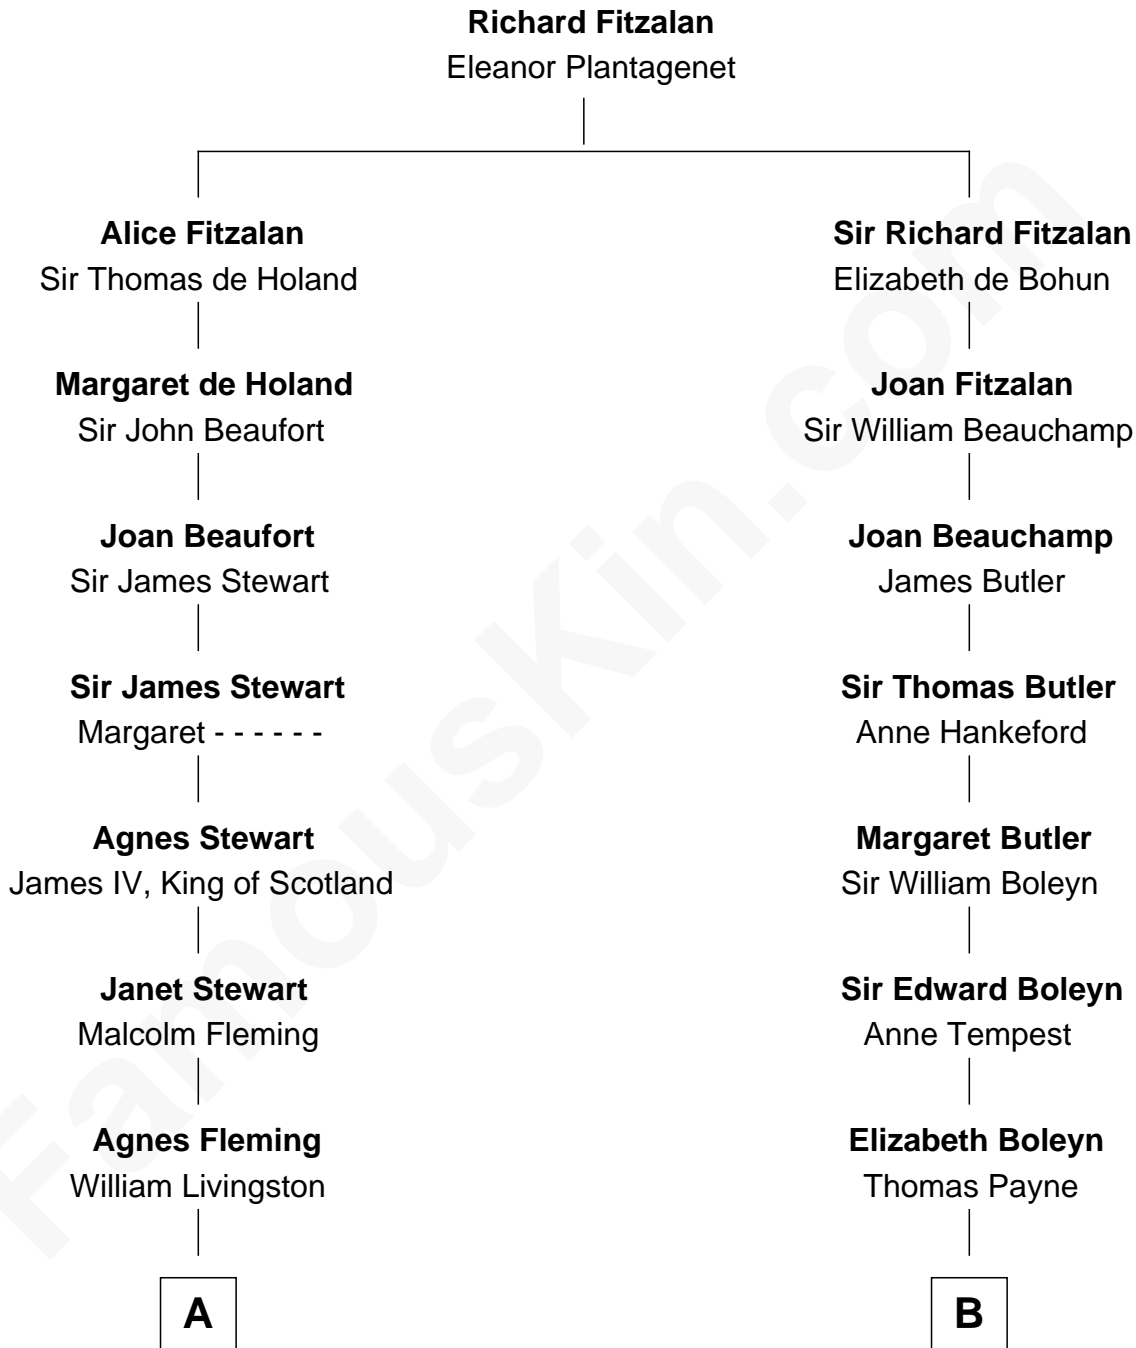

FamousKin.com Relationship Chart of

Howard Dean

79th Governor of Vermont

14th cousin 5 times removed of

William Floyd

Signer of the Declaration of Independence

C

—
James William Maitland

Sylvia Wigglesworth

—
Andrea Belden Maitland

Howard Brush Dean

—
Howard Dean

79th Governor of Vermont

FamousKin.com