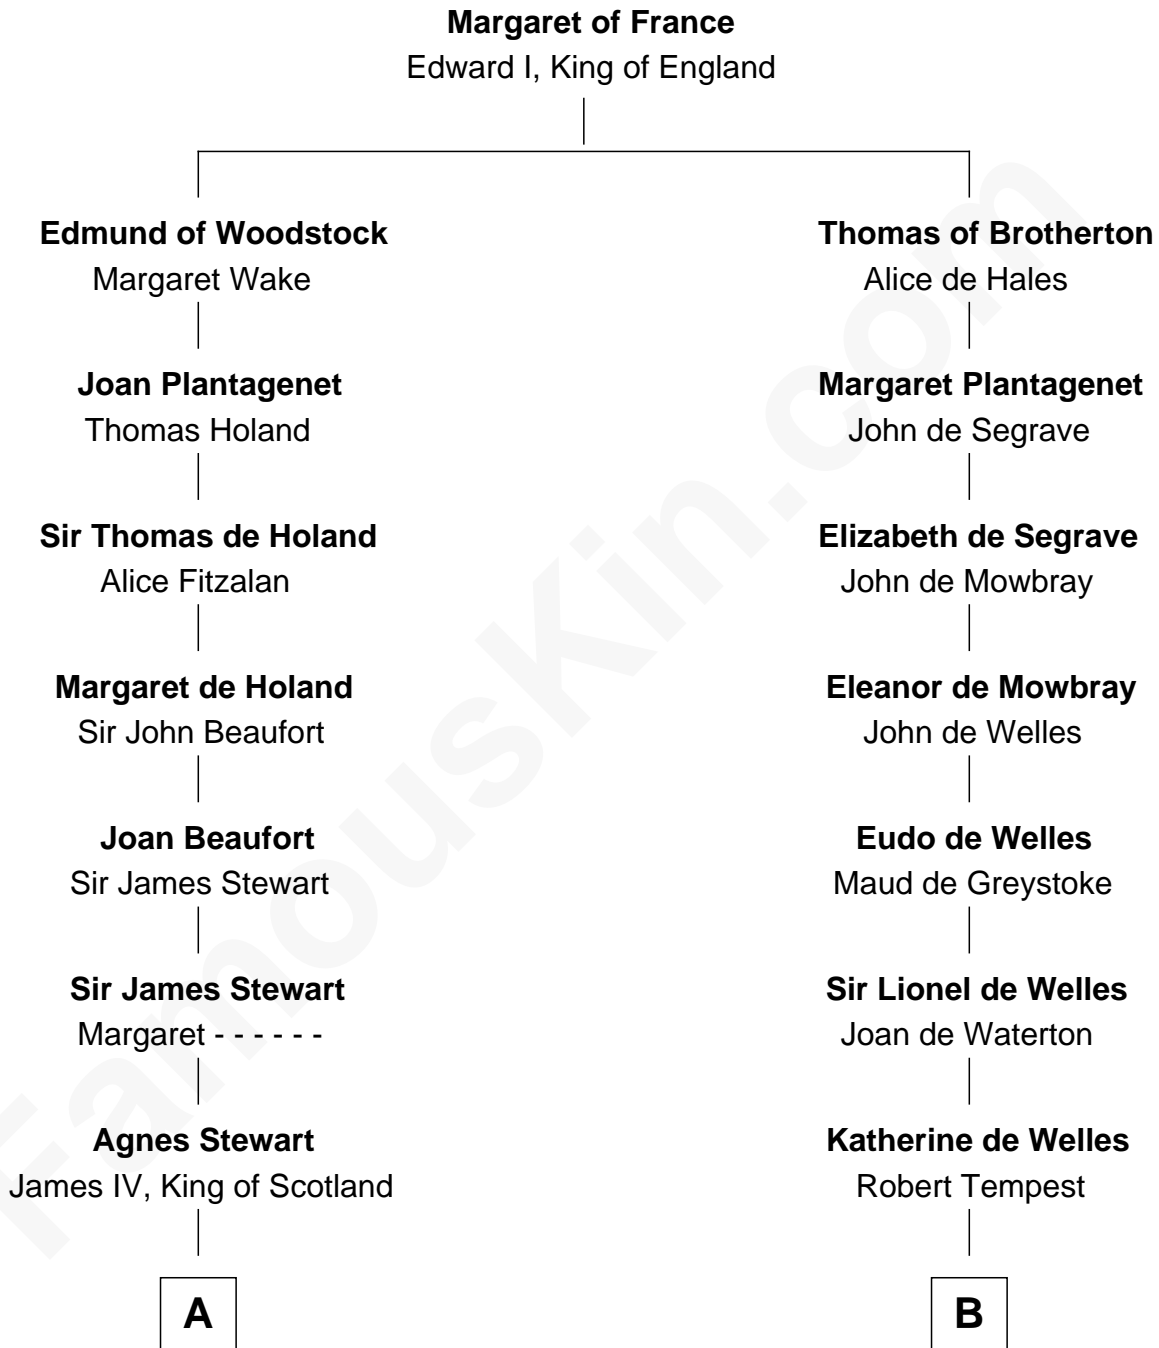

FamousKin.com Relationship Chart of

Howard Dean

79th Governor of Vermont

17th cousin 4 times removed of

William Floyd

Signer of the Declaration of Independence

C

James William Maitland

Agnes Jane O'Reilly

Thomas A. Maitland

Helen Abby Van Voorhis

James William Maitland

Sylvia Wigglesworth

Andrea Belden Maitland

Howard Brush Dean

Howard Dean

79th Governor of Vermont

FamousKin.com