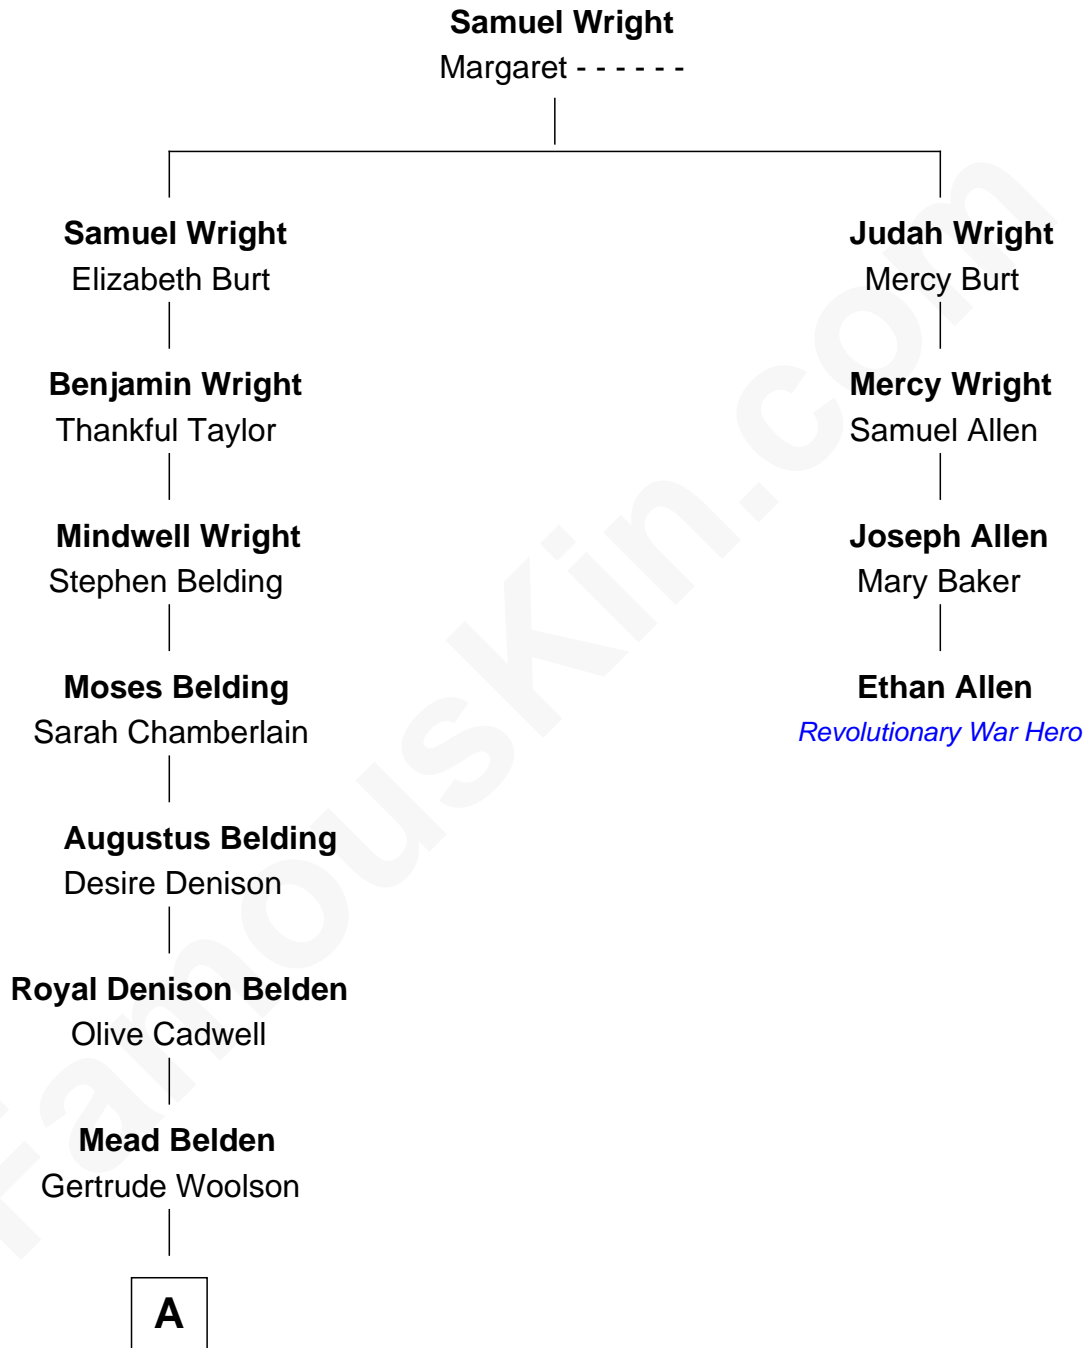

# FamousKin.com Relationship Chart of

**Howard Dean**

*79th Governor of Vermont*

3rd cousin 7 times removed of

**Ethan Allen**

*Revolutionary War Hero*

**A**

—  
**Olive Gertrude Belden**

Henry Wigglesworth

—  
**Sylvia Wigglesworth**

James William Maitland

—  
**Andrea Belden Maitland**

Howard Brush Dean

—  
**Howard Dean**

*79th Governor of Vermont*

FamousKin.com