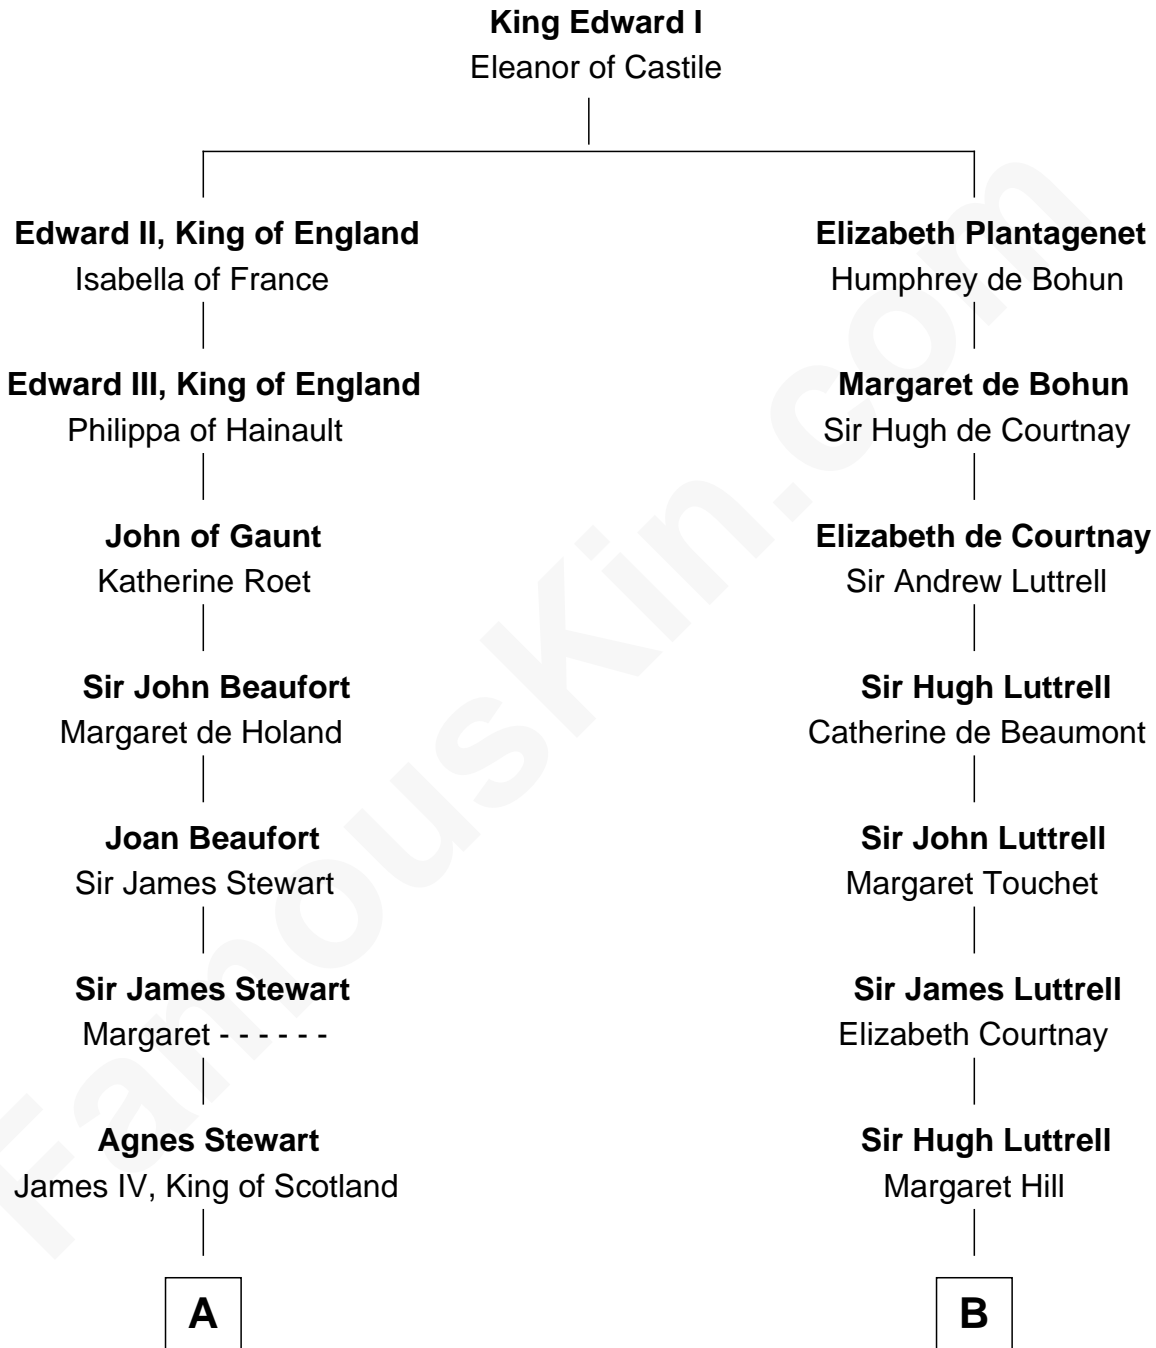

FamousKin.com

Relationship Chart of

Howard Dean

79th Governor of Vermont

15th cousin 6 times removed of

General William Whipple

Signer of the Declaration of Independence

C

James William Maitland

Agnes Jane O'Reilly

Thomas A. Maitland

Helen Abby Van Voorhis

James William Maitland

Sylvia Wigglesworth

Andrea Belden Maitland

Howard Brush Dean