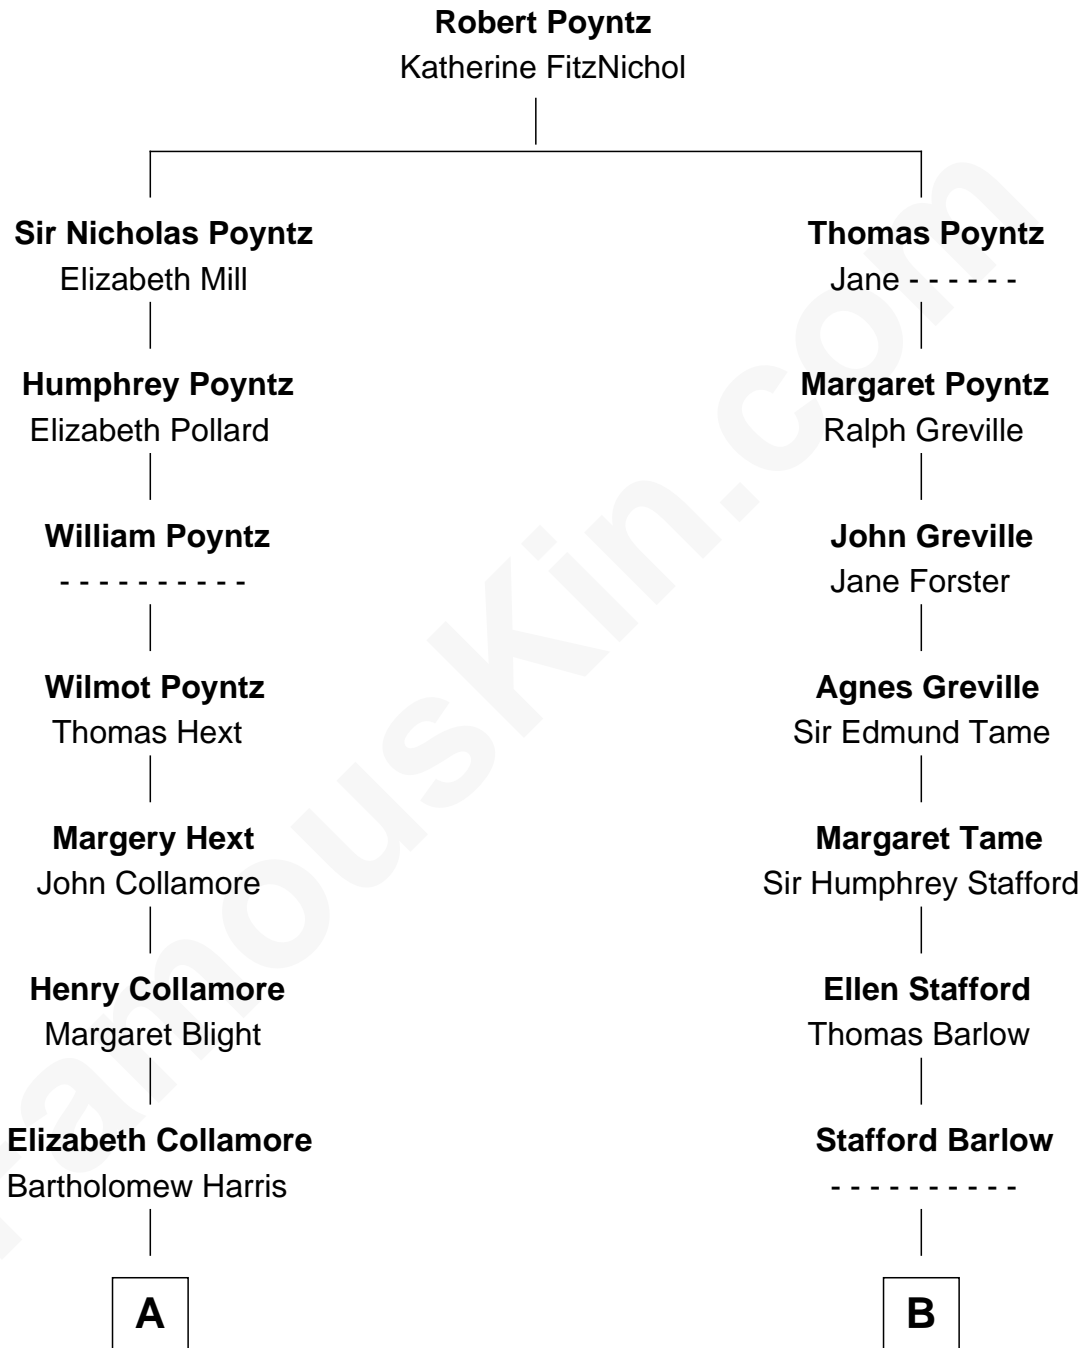

FamousKin.com Relationship Chart of

Howard Dean

79th Governor of Vermont

12th cousin 6 times removed of

Robert Townsend

Member of the Culper Spy Ring during the American Revolution

—
Andrea Belden Maitland

Howard Brush Dean

—
Howard Dean

79th Governor of Vermont

FamousKin.com